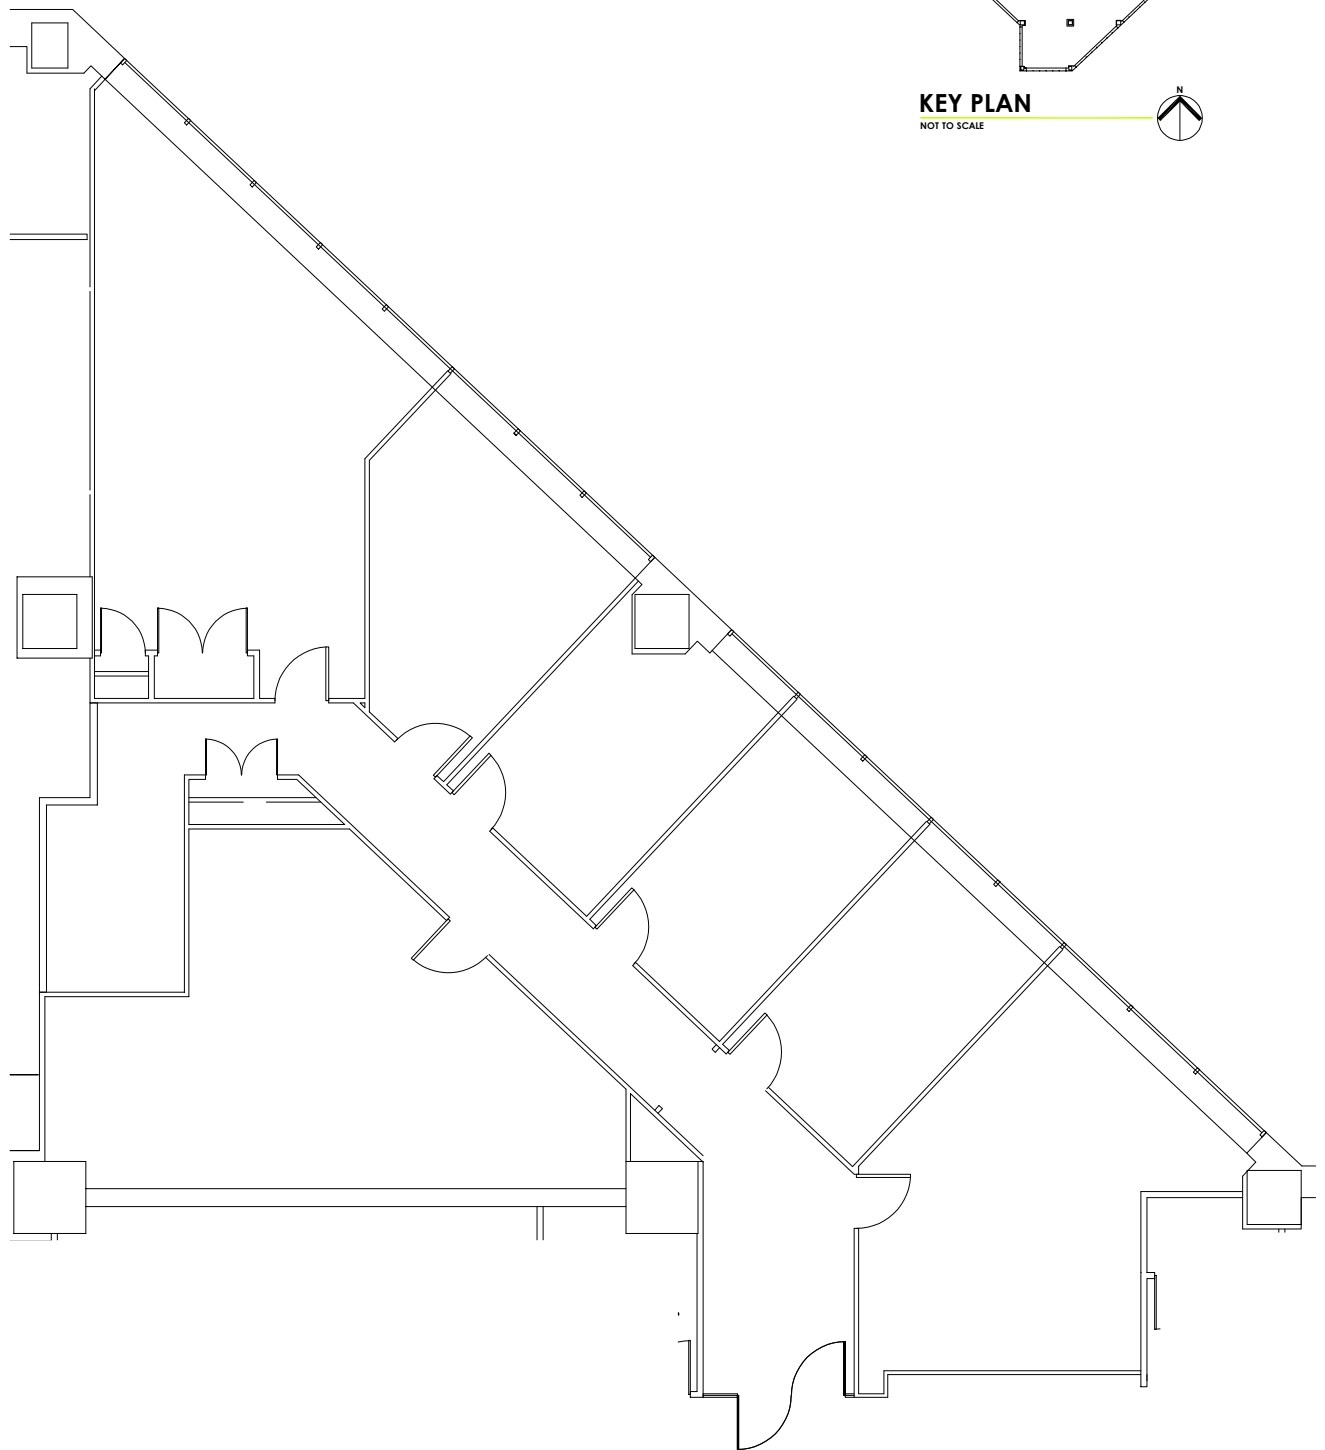

KEY PLAN
NOT TO SCALE

SUITE 250

CAPITAL CENTER - NORTH TOWER
251 N. ILLINOIS ST., INDIANAPOLIS, INDIANA