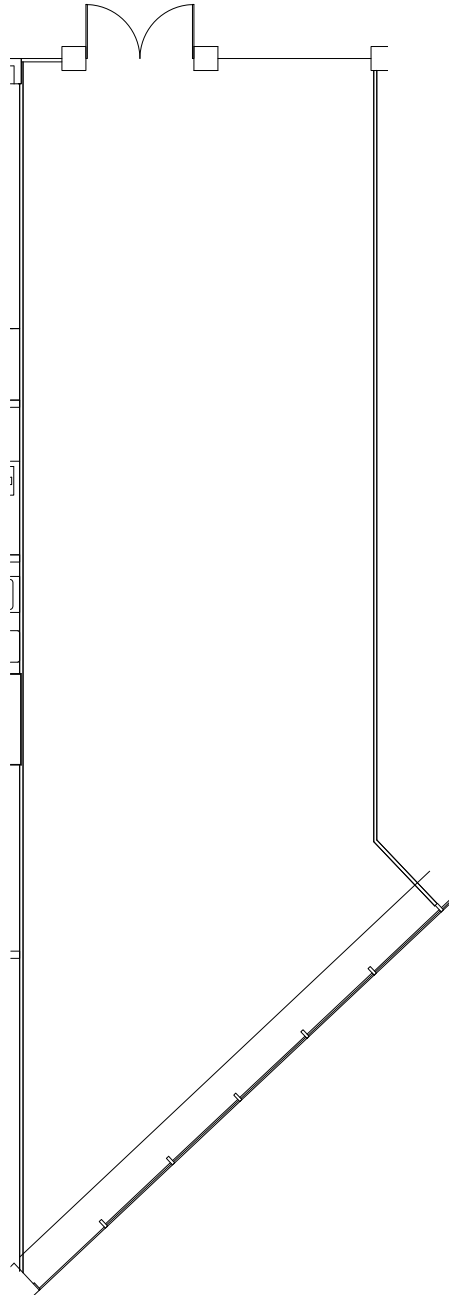

Zeller Realty Group®

KEY PLAN
NOT TO SCALE

schott design
www.schottdesign.com

SUITE 170

CAPITAL CENTER - SOUTH TOWER
201 N. ILLINOIS ST., INDIANAPOLIS, INDIANA

SCALE: 3/32" = 1'-0"
PROJECT: 2018.816
PROJECT MGR: AS