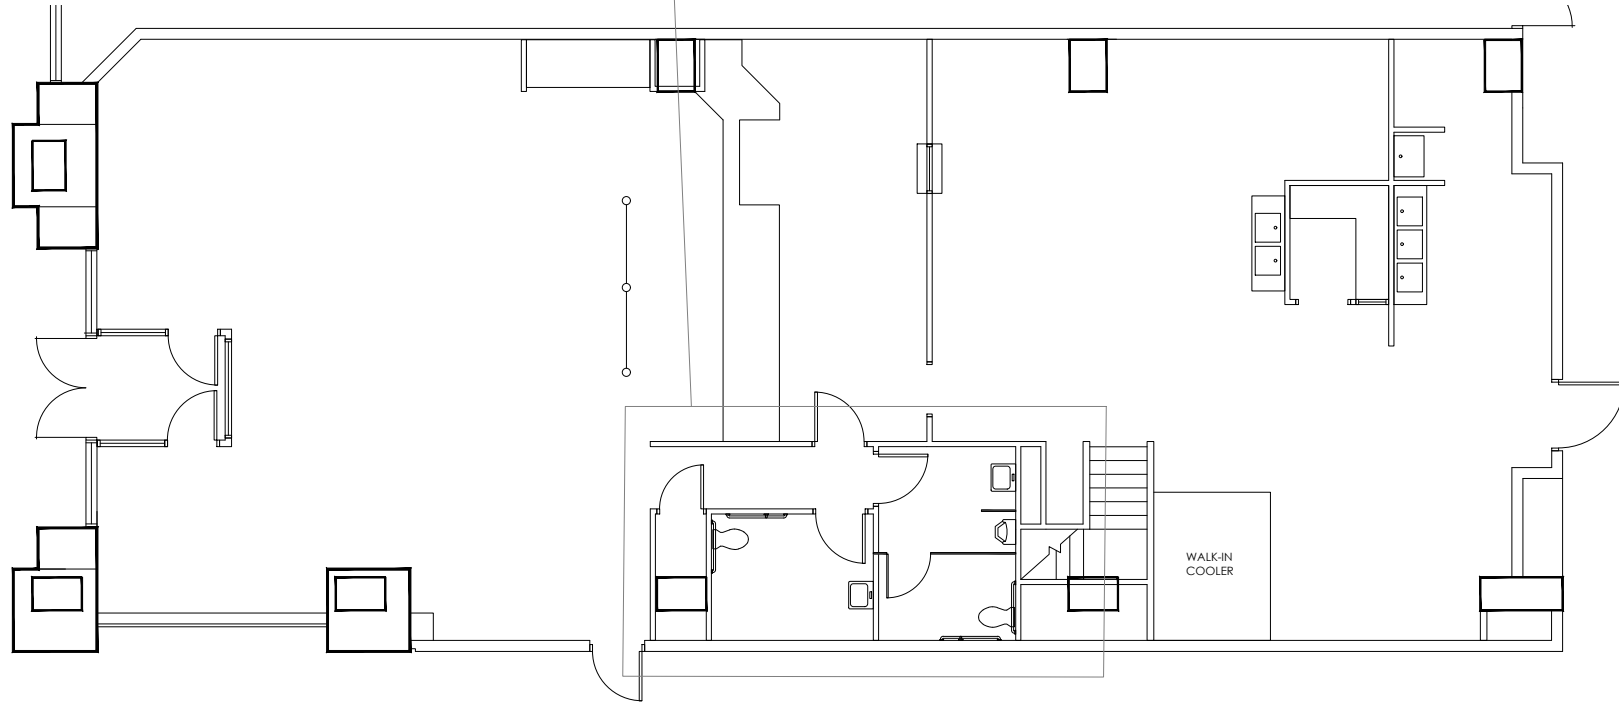

2ND LEVEL

schott  
design

# SUITE 111

BMO PLAZA | 135 NORTH PENNSYLVANIA | INDIANAPOLIS, IN

3,461 RSF

SCALE: NTS

DATE: 01.22.25