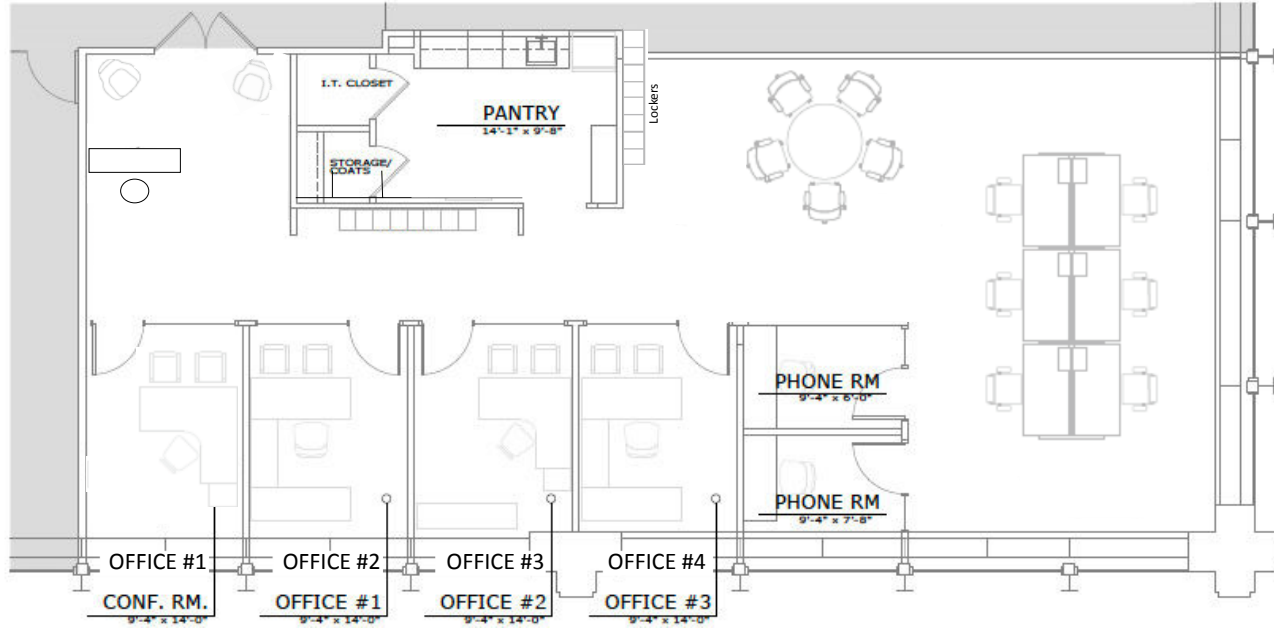

AREA AMENITIES

SUITE VIRTUAL TOUR

SUITE LOCATION WITH VIEWS

SUITE 1760 2,522 RSF

Headcount: 11 employees
Efficiency: 229 rsf/employee

Workplace

4 private offices
7 workstations

Common

kitchen/breakroom
telco closet
conference area
2 phone rooms

Other

corner suite
Lake Michigan views

Howard Meyer
312.229.8942
hmeyer.zeller.us

[Click to View the 401 Website](#)