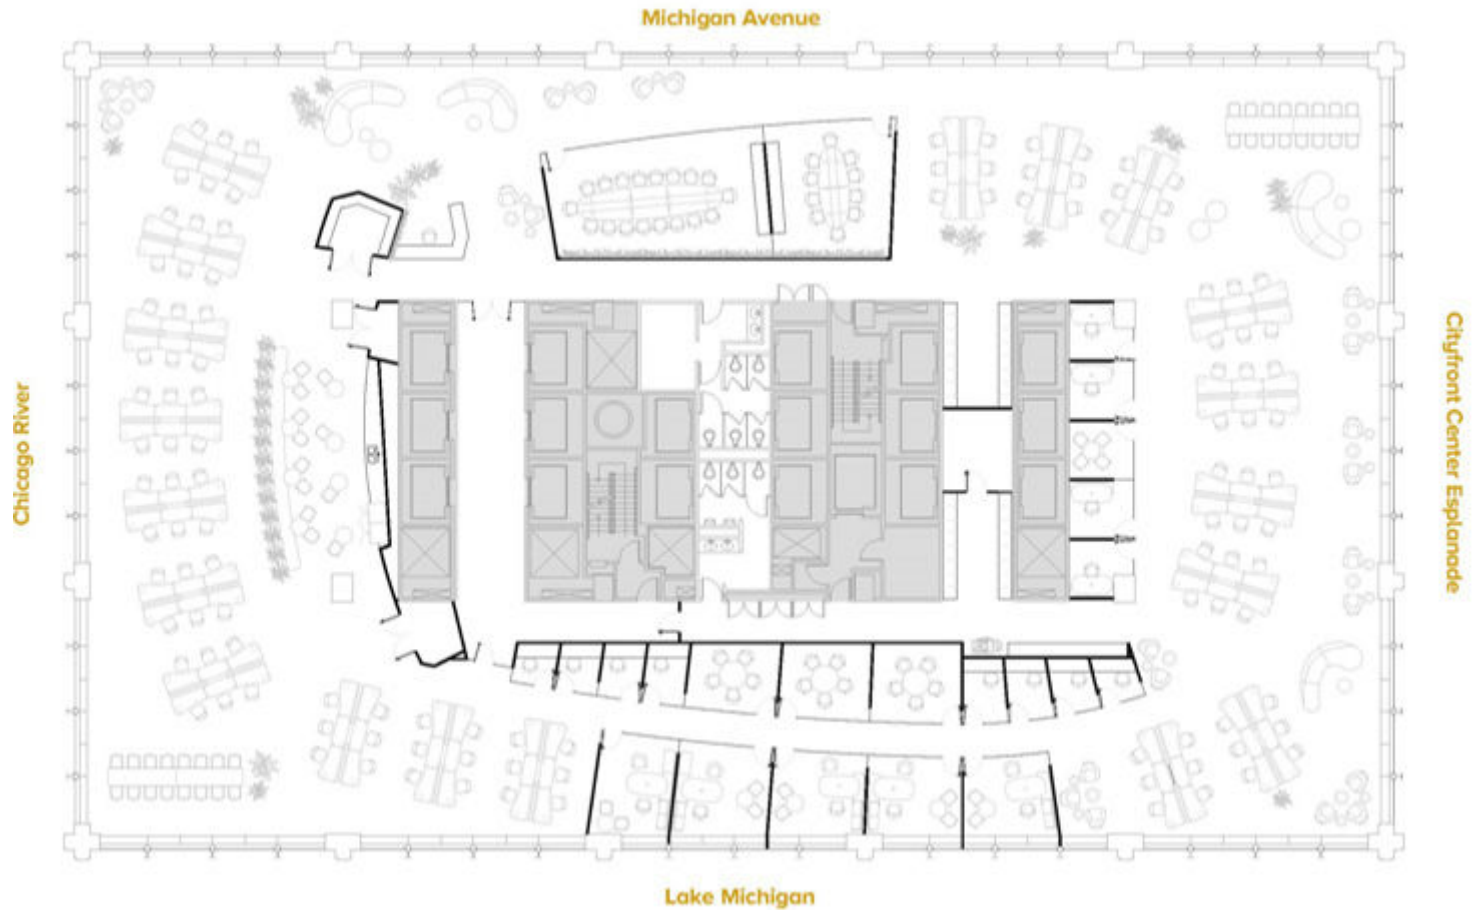

401

NORTH MICHIGAN

AREA AMENITIES

SUITE 900
21,700 RSF

Headcount: 159 employees
Efficiency: 273 rsf/employee

Workplace

105 private offices
54 workstations

Common

401
NORTH MICHIGAN

CREATIVE / COLLABORATIVE LAYOUT

AREA AMENITIES

SUITE 900 21,700 RSF

Headcount: 124 employees

Efficiency: 175 rsf/employee

Workplace

- 9 private offices
- 115 workstations

Common

- kitchen/break area
- 2 board rooms
- 1 medium conference room
- 3 huddle rooms
- 8 phone rooms
- IT/server room

Howard Meyer
312.229.8942
hmeyer.zeller.us

[Click to View the 401 Website](#)

[Click to Watch the 401 Video](#)

401
NORTH MICHIGAN

INTERIOR OFFICE LAYOUT

AREA AMENITIES

SUITE 900 21,700 RSF

Headcount: 107 employees

Efficiency: 203 rsf/employee

Workplace

12 private offices
95 workstations