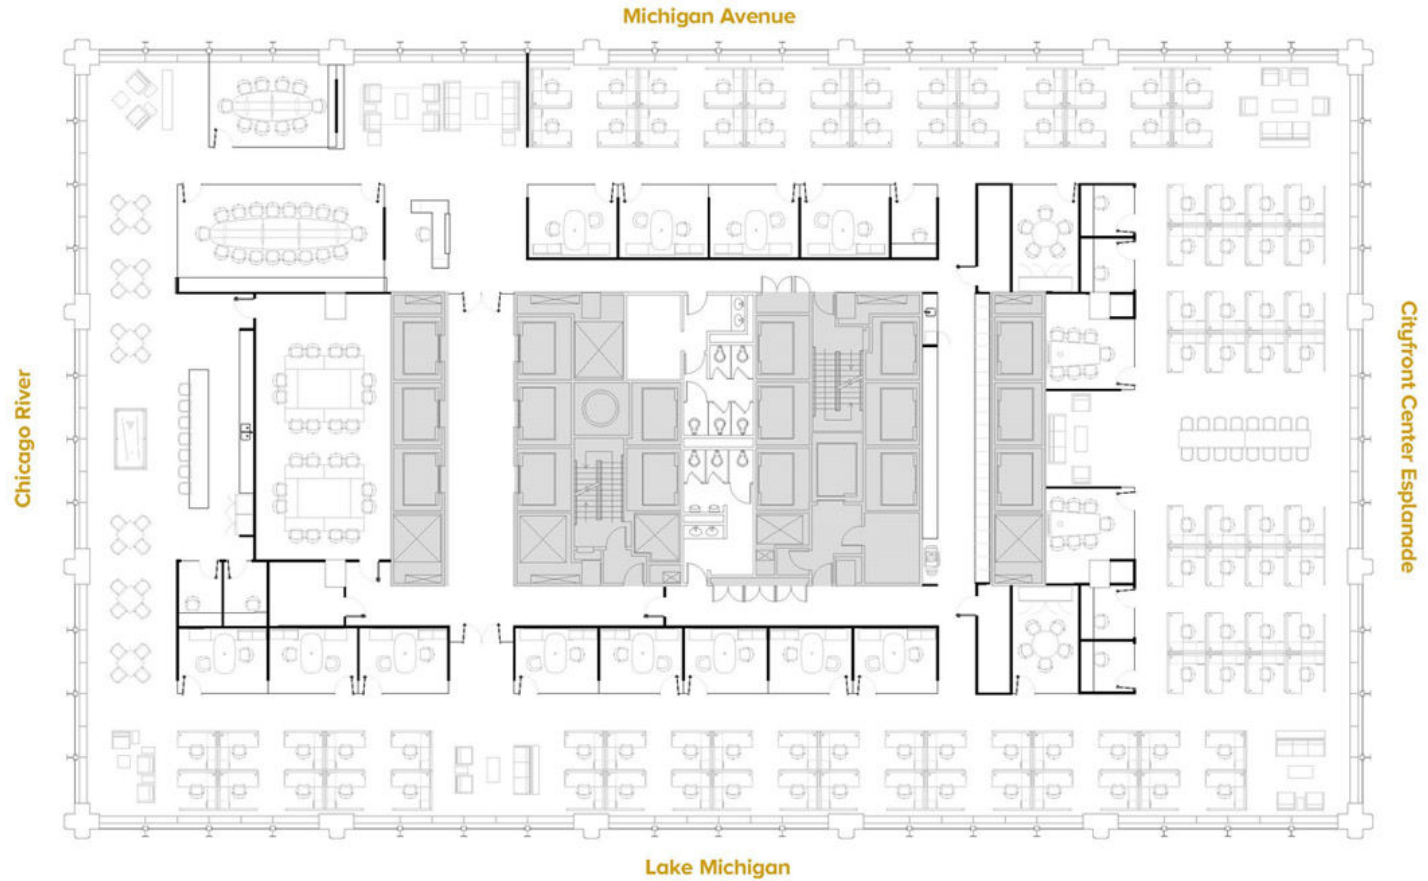

Common

- kitchen/break area
- 2 board rooms
- 1 medium conference room
- 3 huddle rooms
- 8 phone rooms
- IT/server room

Howard Meyer
312.229.8942
hmeyer.zeller.us

[Click to View the 401 Website](#)

[Click to Watch the 401 Video](#)

401
NORTH MICHIGAN

INTERIOR OFFICE LAYOUT

AREA AMENITIES

SUITE 900 21,700 RSF

Headcount: 107 employees

Efficiency: 203 rsf/employee

Workplace

12 private offices
95 workstations

Common

kitchen/break area
2 board rooms
4 huddle rooms
1 training room
6 phone rooms
IT/server room

Howard Meyer
312.229.8942
hmeyer.zeller.us

[Click to View the 401 Website](#)

[Click to Watch the 401 Video](#)

401
NORTH MICHIGAN

PERIMETER OFFICE LAYOUT

AREA AMENITIES

SUITE 900 21,700 RSF

Headcount: 88 employees

Efficiency: 247 rsf/employee

Workplace

38 private offices
50 workstations