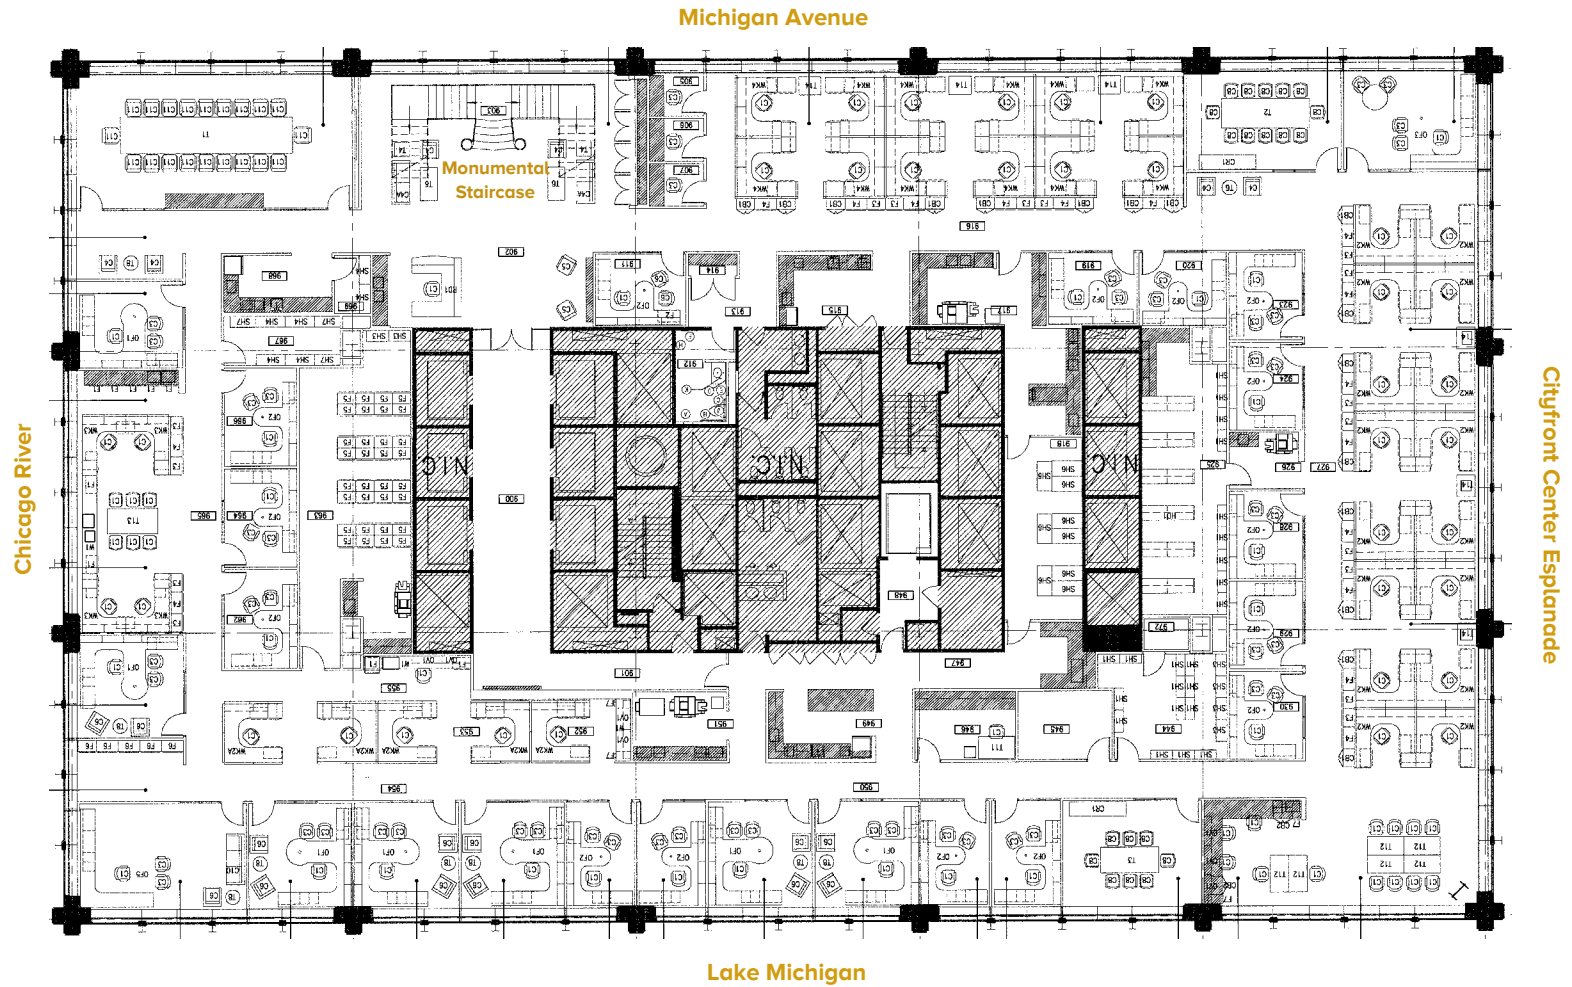

401

NORTH MICHIGAN

AREA AMENITIES

SUITE 900
21,700 RSF

Headcount: 159 employees
Efficiency: 273 rsf/employee

Workplace

105 private offices
54 workstations

Common

2 board rooms
4 conference rooms
kitchen/breakroom
telco & storage rooms
reception

Other

Monumental staircase

 Howard Meyer
312.229.8942
hmeyer.zeller.us

[Click to View the 401 Website](#)

[Click to Watch the 401 Video](#)

401
NORTH MICHIGAN

CREATIVE / COLLABORATIVE LAYOUT

AREA AMENITIES

SUITE 900 21,700 RSF

Headcount: 124 employees

Efficiency: 175 rsf/employee

Workplace

- 9 private offices
- 115 workstations