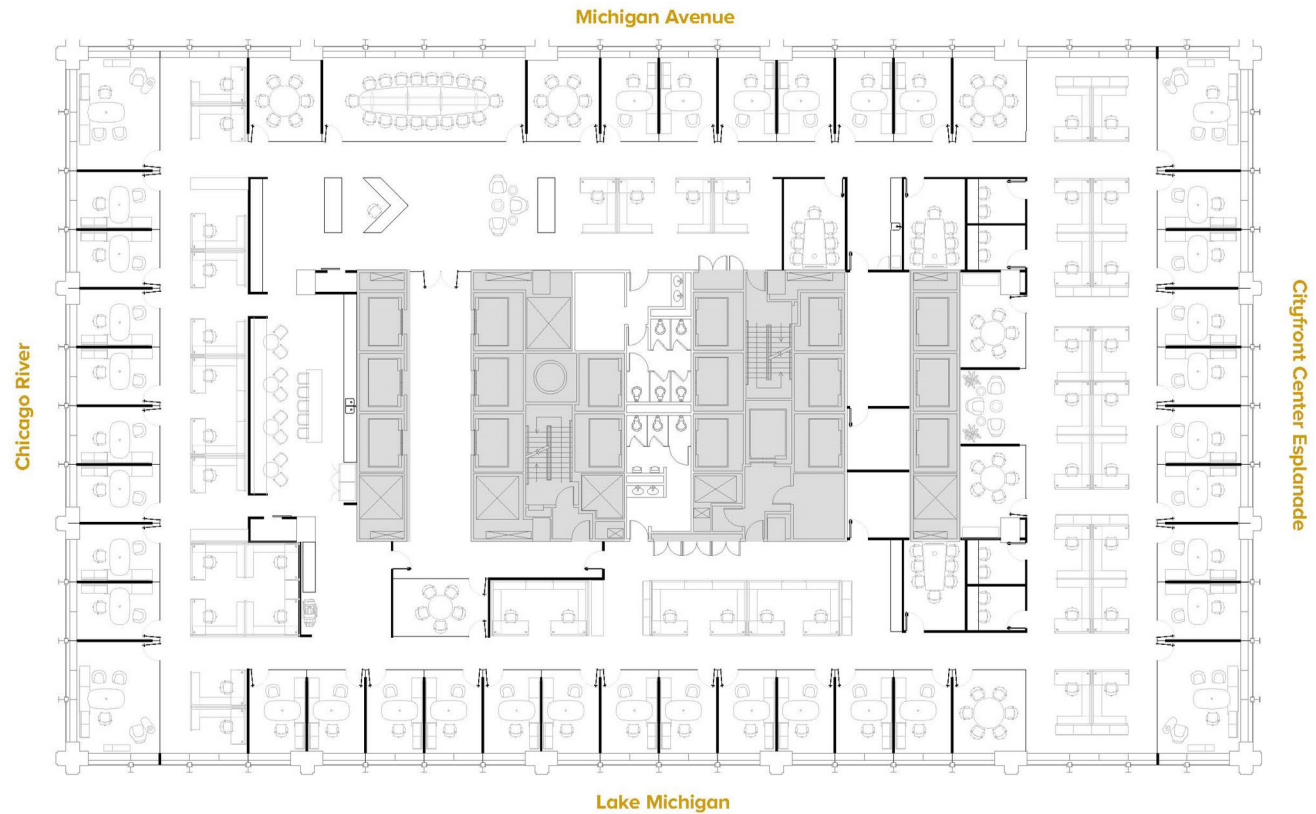

401
NORTH MICHIGAN

INTERIOR OFFICE LAYOUT

AREA AMENITIES

SUITE 900 21,700 RSF

Headcount: 107 employees

Efficiency: 203 rsf/employee

Workplace

12 private offices
95 workstations

Common

kitchen/break area
2 board rooms
4 huddle rooms
1 training room
6 phone rooms
IT/server room

Howard Meyer
312.229.8942
hmeyer.zeller.us

[Click to View the 401 Website](#)

[Click to Watch the 401 Video](#)

401
NORTH MICHIGAN

PERIMETER OFFICE LAYOUT

AREA AMENITIES

SUITE 900 21,700 RSF

Headcount: 88 employees

Efficiency: 247 rsf/employee

Workplace

38 private offices
50 workstations

Common

kitchen/break area
1 board room
6 huddle rooms
4 phone rooms
IT/server room

Howard Meyer
312.229.8942
hmeyer.zeller.us

[Click to View the 401 Website](#)

[Click to Watch the 401 Video](#)