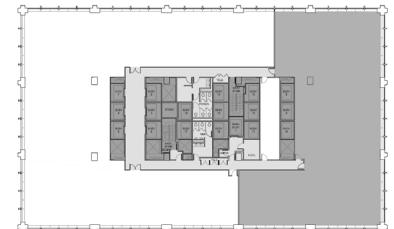

401

NORTH MICHIGAN

AREA AMENITIES

SUITE 350

8,380 RSF

Headcount: 41 employees

Efficiency: 204 rsf/employee

Workplace

- 12 private offices
- 29 workstations

Common

- 1 boardroom (16)
- 1 conference room (8)
- 1 kitchen
- 1 telco/storage
- 1 copy

Other

- Michigan Avenue views
- Chicago River views

Howard Meyer
312.229.8942
hmeyer.zeller.us