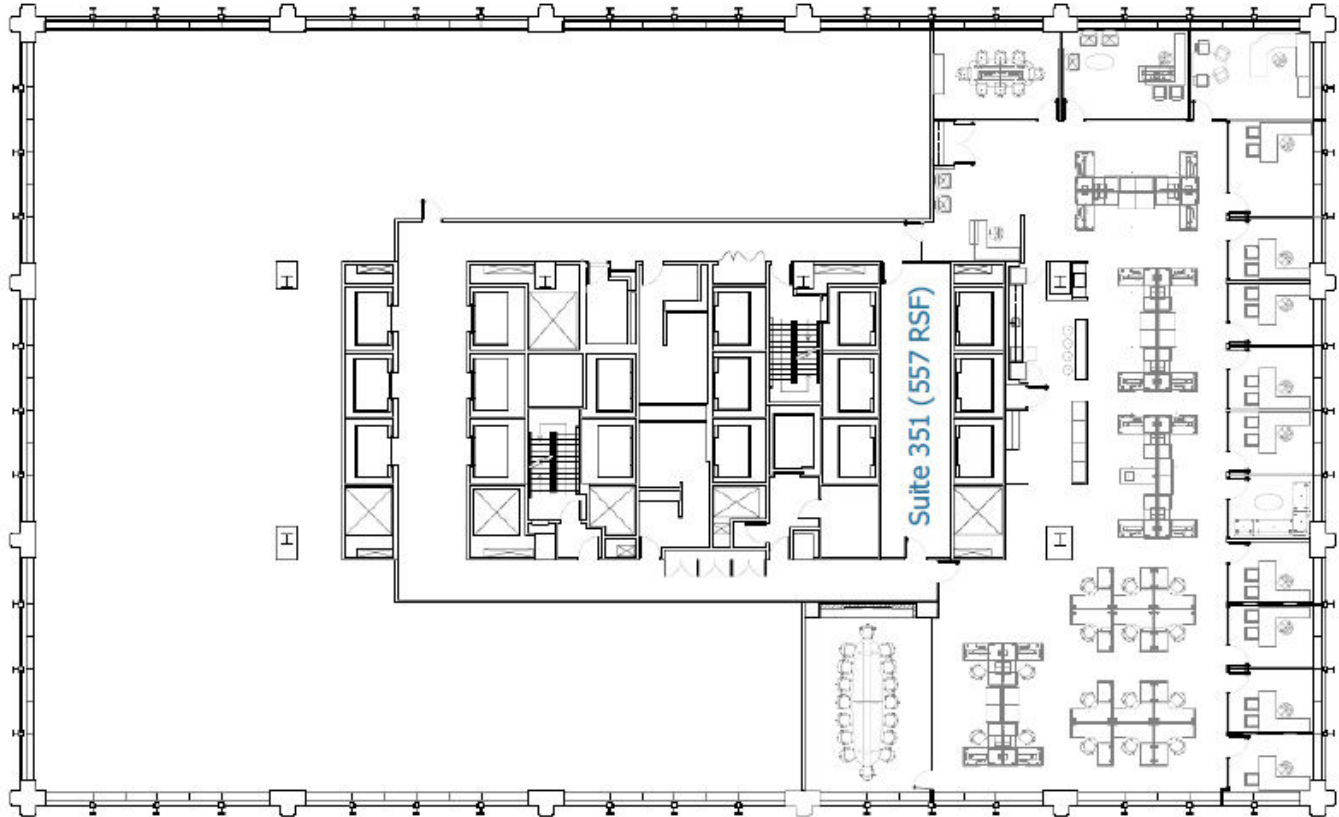

401

NORTH MICHIGAN

AREA AMENITIES

SUITE 350

8,380 RSF

Headcount: 41 employees

Efficiency: 204 rsf/employee

Workplace

- 12 private offices
- 29 workstations

Common

- 1 boardroom (16)
- 1 conference room (8)
- 1 kitchen
- 1 telco/storage
- 1 copy

Other

- Michigan Avenue views
- Chicago River views

Howard Meyer
312.229.8942
hmeyer.zeller.us