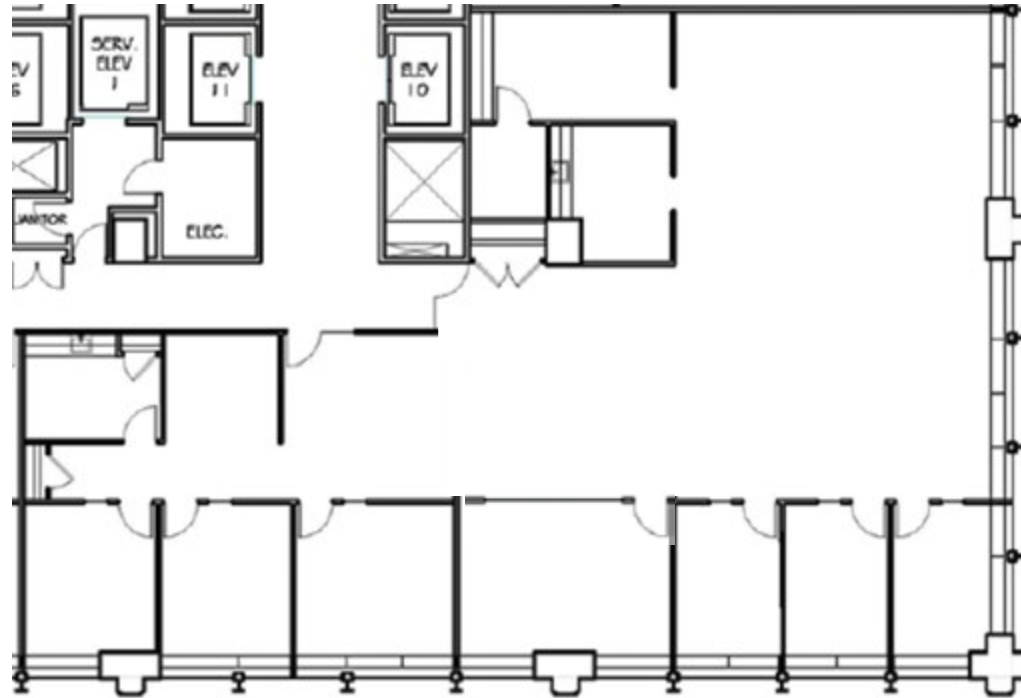

401  
NORTH MICHIGAN

AREA AMENITIES

SUITE 1920  
4,855 RSF

Howard Meyer  
312.229.8942  
hmeyer.zeller.us

[Click to View the 401 Website](#)

[Click to Watch the 401 Video](#)

# SPEC PLAN

**SUITE 1920**  
**4,855 RSF**

**Headcount:** 27 employees  
**Efficiency:** 180 rsf/employee

**Workplace**

6 private offices  
21 workstations

**Common**

kitchen/breakroom  
server/storage  
conference room  
2 phone rooms  
copy/production room