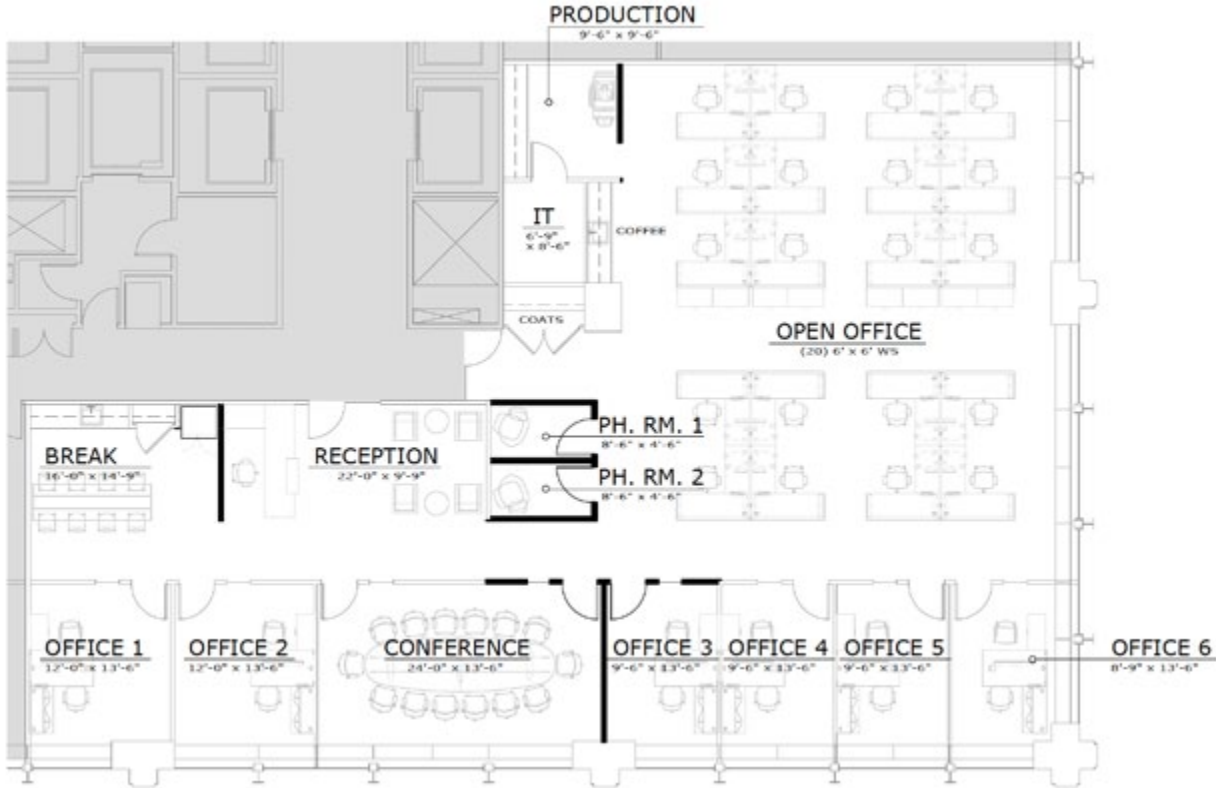

# SPEC PLAN

**SUITE 1920**  
**4,855 RSF**

**Headcount:** 27 employees  
**Efficiency:** 180 rsf/employee

**Workplace**

6 private offices  
21 workstations

**Common**

kitchen/breakroom  
server/storage  
conference room  
2 phone rooms  
copy/production room

**Other**

corner suite  
Lake Michigan views

Howard Meyer  
312.229.8942  
hmeyer.zeller.us

[Click to View the 401 Website](#)  
[Click to Watch the 401 Video](#)