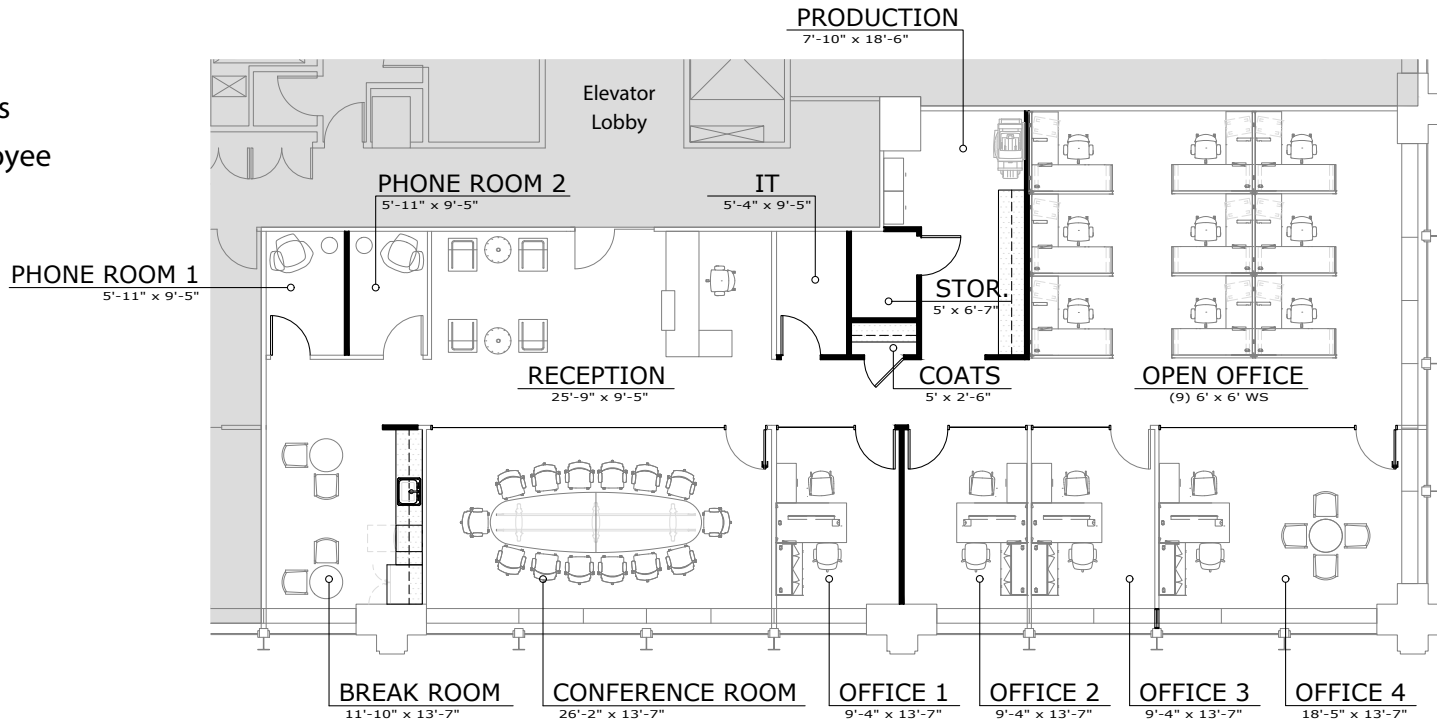

[Click to View the 401 Website](#)

401

NORTH MICHIGAN

SPEC PLAN

AREA AMENITIES

SUITE 1920

3,695 RSF

Headcount: 14 employees
Efficiency: 264 rsf/employee

Workplace

4 private offices
 10 workstations

Common

conference room
 2 phone rooms
 kitchen
 IT room
 copy/production

Other

corner suite
 Lake Michigan views
 Chicago River views
 Elevator Identity

Lake Michigan