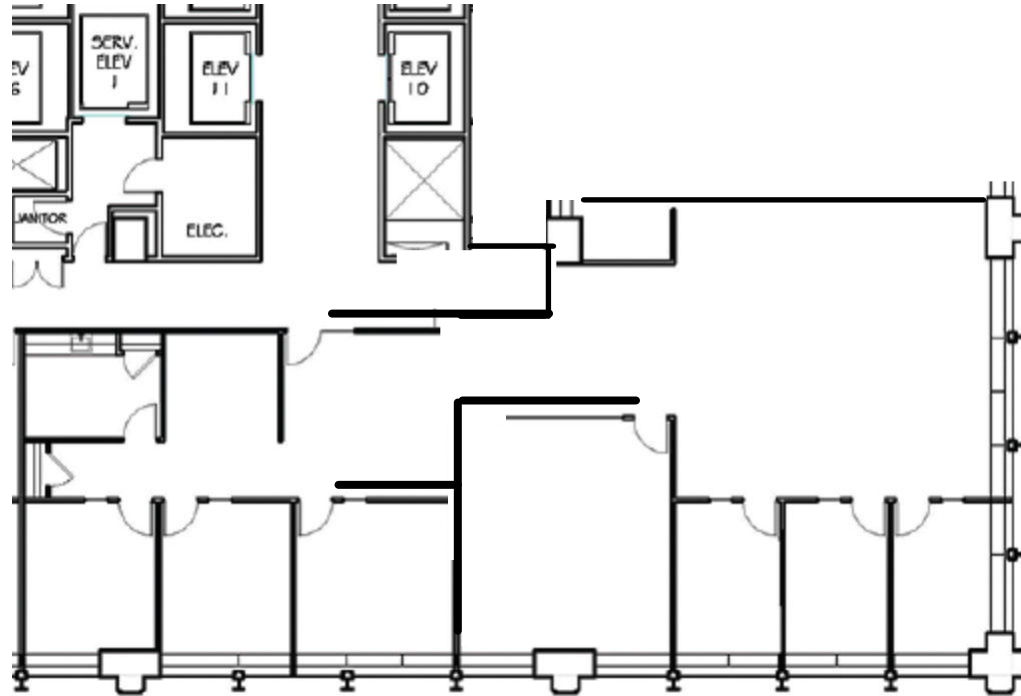

401

NORTH MICHIGAN

EXISTING CONDITIONS

AREA AMENITIES

SUITE 1920
3,695 RSF

Lake Michigan

Lake Michigan

Howard Meyer
312.229.8942
hmeyer.zeller.us

[Click to View the 401 Website](#)

401

NORTH MICHIGAN

SPEC PLAN

AREA AMENITIES

SUITE 1920

3,695 RSF

Headcount: 14 employees
Efficiency: 264 rsf/employee

Workplace

4 private offices
 10 workstations

Common

conference room
 2 phone rooms
 kitchen
 IT room
 copy/production

Other

corner suite
 Lake Michigan views
 Chicago River views
 Elevator Identity

Lake Michigan