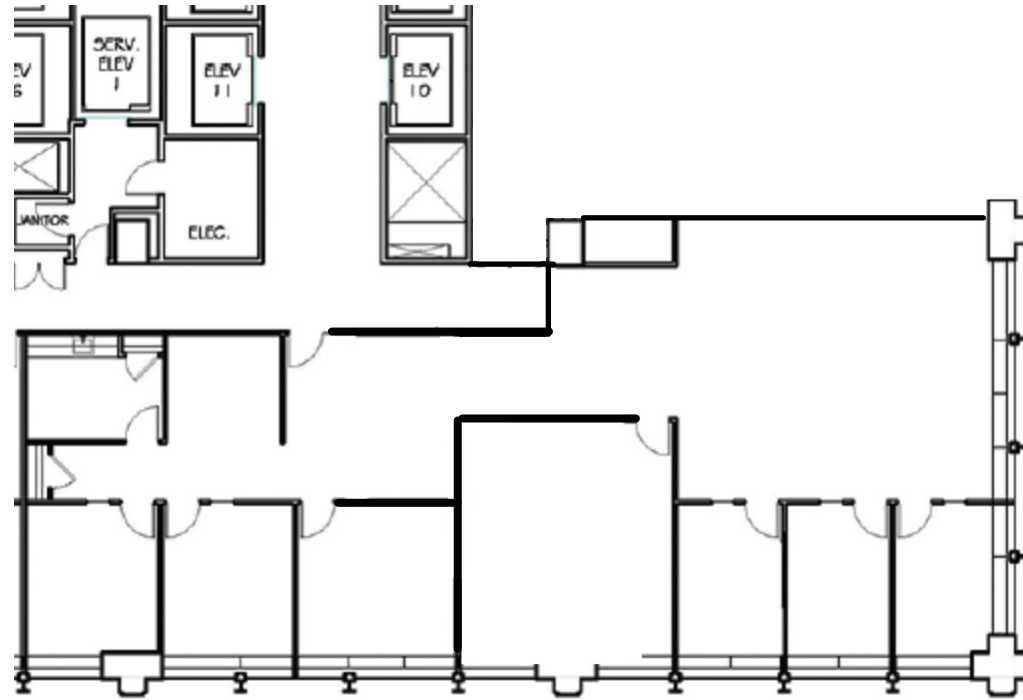

401

NORTH MICHIGAN

SUITE 1920
3,695 RSF

Lake Michigan

Lake Michigan

401

NORTH MICHIGAN

SUITE 1920

3,695 RSF

Headcount: 14 employees
Efficiency: 264 rsf/employee

Workplace

4 private offices
 10 workstations

Common

conference room
 2 phone rooms
 kitchen
 IT room
 copy/production

Other

corner suite
 Lake Michigan views
 Chicago River views
 Elevator Identity