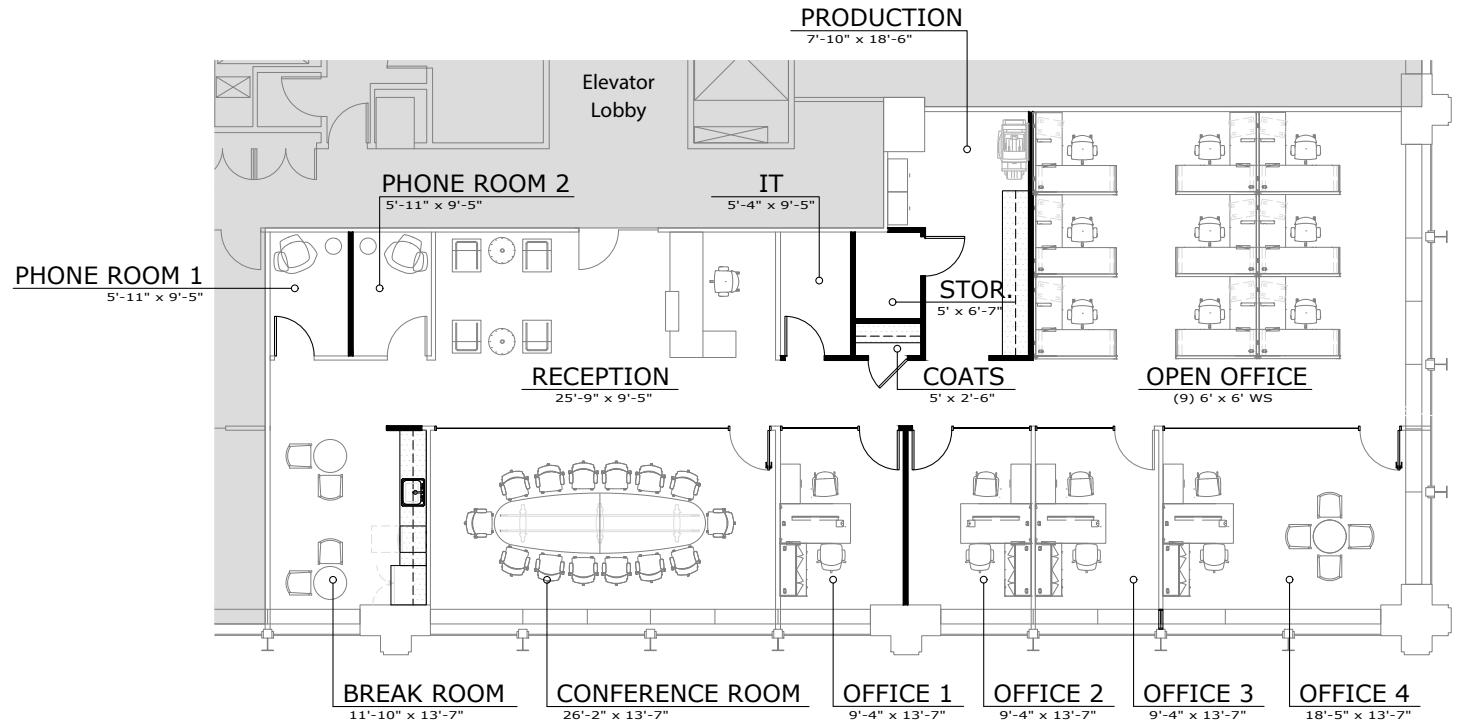

3,695 RSF

Headcount: 14 employees
Efficiency: 264 rsf/employee

Workplace

4 private offices
 10 workstations

Common

conference room
 2 phone rooms
 kitchen
 IT room
 copy/production

Other

corner suite
 Lake Michigan views
 Chicago River views
 Elevator Identity