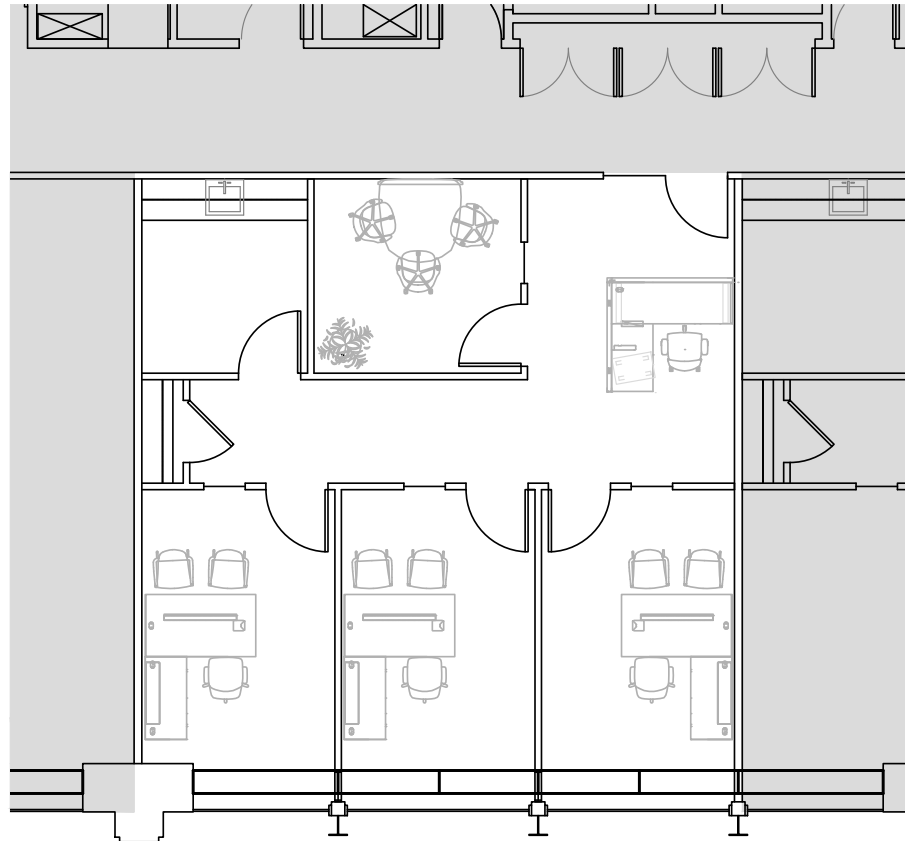

SUITE 1930 1,049 RSF

Headcount: 4 employees

Efficiency: 262 rsf/employee

Workplace

3 private offices
1 workstation

Common

reception
kitchen
collaborative room

Other

Lake Michigan views

Lake Michigan Views