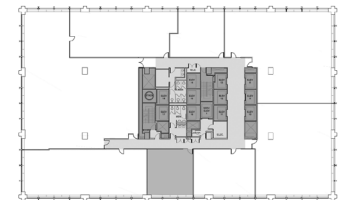

401
NORTH MICHIGAN

AREA AMENITIES

SUITE 1930
1,049 RSF

Headcount: 4 employees

Efficiency: 262 rsf/employee

Workplace

3 private offices
1 workstation

Common

reception
kitchen
collaborative room

Other

Lake Michigan views

Lake Michigan Views

Howard Meyer
312.229.8942
hmeyer.zeller.us

[Click to View the 401 Website](#)

[Click to Watch the 401 Video](#)