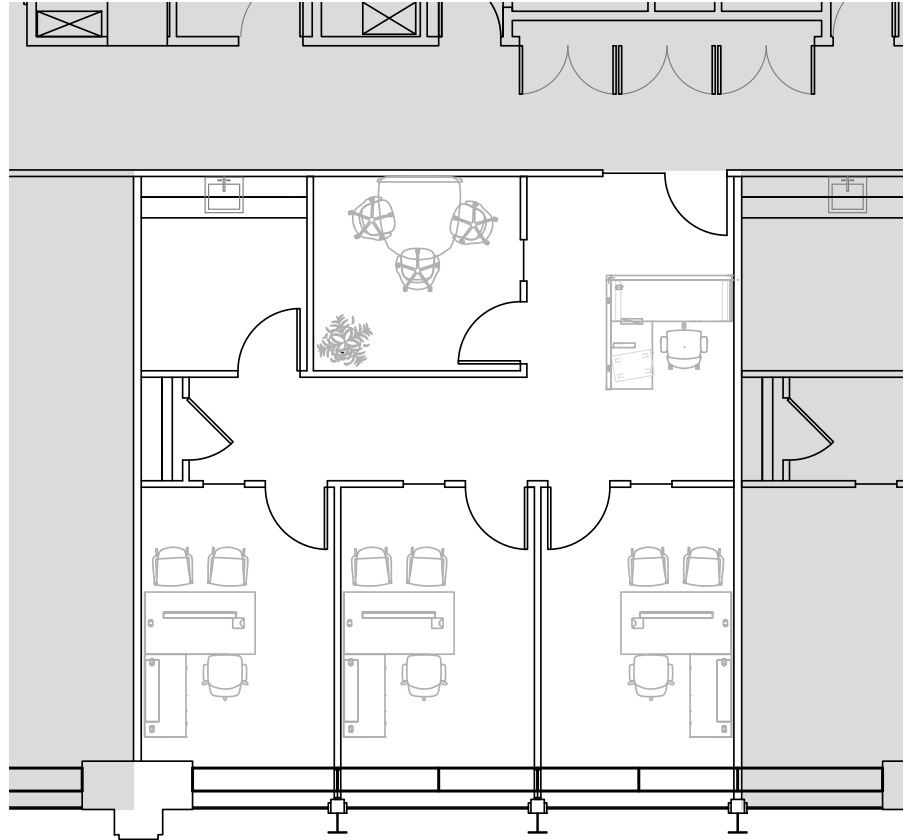

401
NORTH MICHIGAN

AREA AMENITIES

SUITE 1930
1,049 RSF

Headcount: 4 employees

Efficiency: 262 rsf/employee

Workplace

3 private offices
1 workstation

Common

reception
kitchen
collaborative room

Other

Lake Michigan views

Lake Michigan Views

Howard Meyer
312.229.8942
hmeyer.zeller.us

[Click to View the 401 Website](#)

[Click to Watch the 401 Video](#)