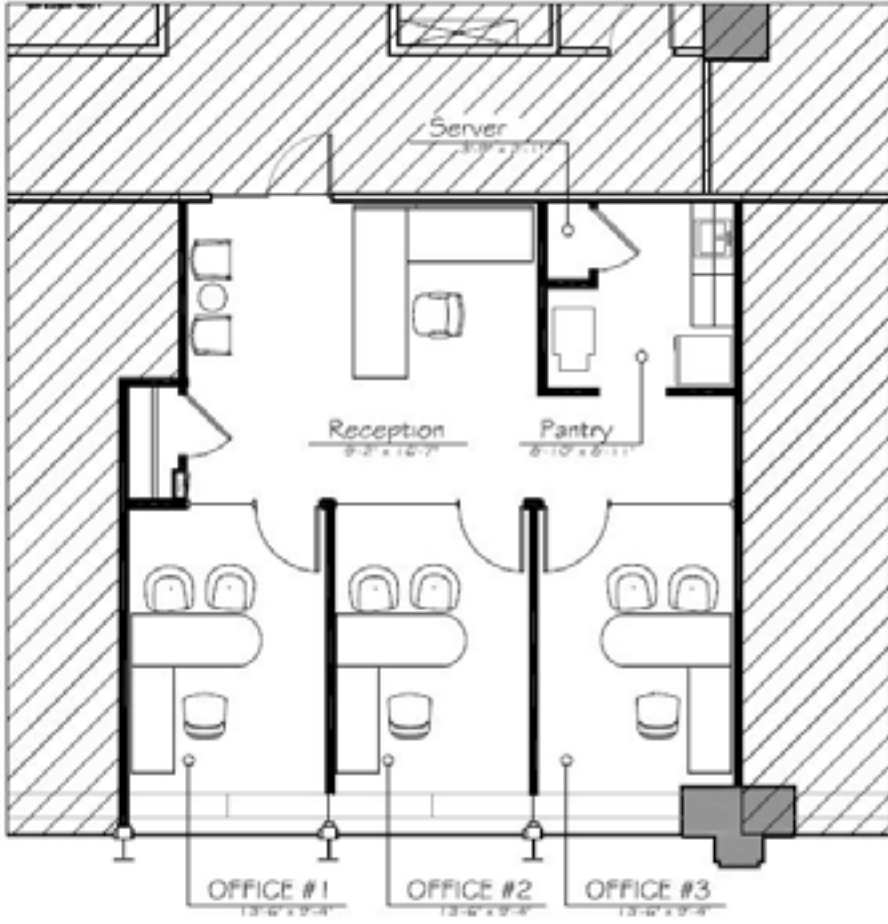

# SUITE 1620 1,021 RSF

Headcount: 4 employees  
Efficiency: 255 rsf/employee

**Workplace**  
3 private perimeter offices  
reception

**Common**  
1 pantry/kitchen

**Other**  
elevator ID  
Lake Michigan views