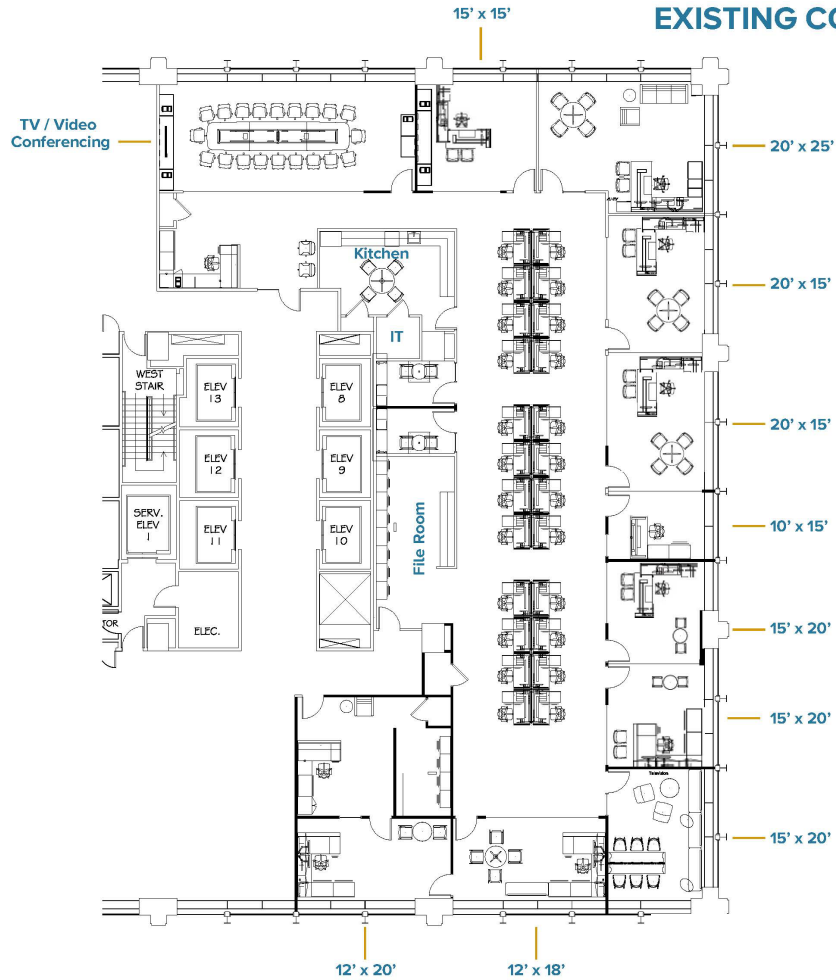

401

NORTH MICHIGAN

Suite 2510

8,573 RSF

Headcount: 40 employees

Efficiency: 214 rsf/employee

Workplace
11 private offices
24 workstations

Common
kitchen/breakroom
boardroom
conference room
2 phone rooms
IT Room: 1-ton supplemental cooling

Other
elevator ID
Chicago River & Michigan Ave. views
full height glass throughout

EXISTING CONDITIONS

[Click to View the 401 Website](#)

[Click to Watch the 401 Video](#)

Howard Meyer
312.229.8942
hmeyer@zeller.us