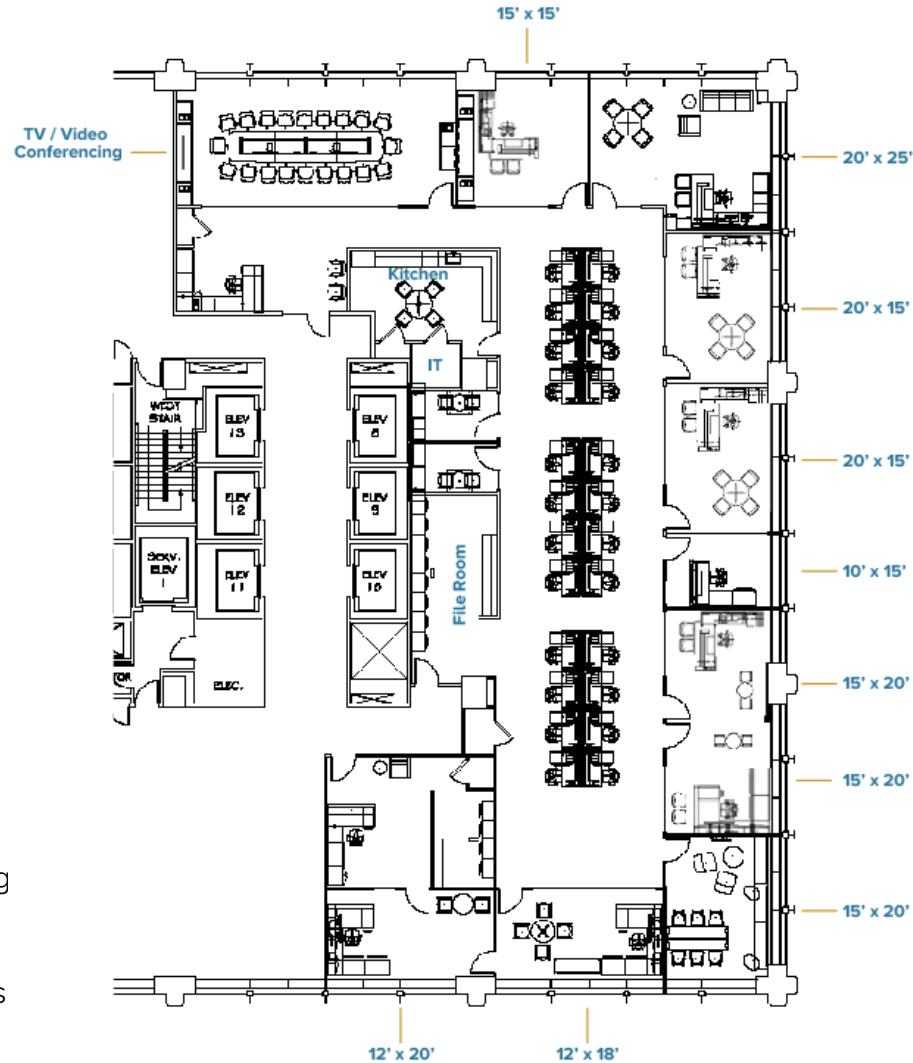

401

NORTH MICHIGAN

Suite 2510

8,573 RSF

Headcount: 40 employees
Efficiency: 214 rsf/employee

- **Workplace**
  - 11 private offices
  - 24 workstations
- **Common**
  - kitchen/breakroom
  - boardroom
  - conference room
  - 2 phone rooms
  - IT Room: 1-ton supplemental cooling
- **Other**
  - elevator ID
  - Chicago River & Michigan Ave. views
  - full height glass throughout

EXISTING CONDITIONS

[Click to View the 401 Website](#)

[Click to Watch the 401 Video](#)

Howard Meyer
312.229.8942
hmeyer@zeller.us

Erica Marshall
708.320.0226
Erica.marshall@streamrealty.com