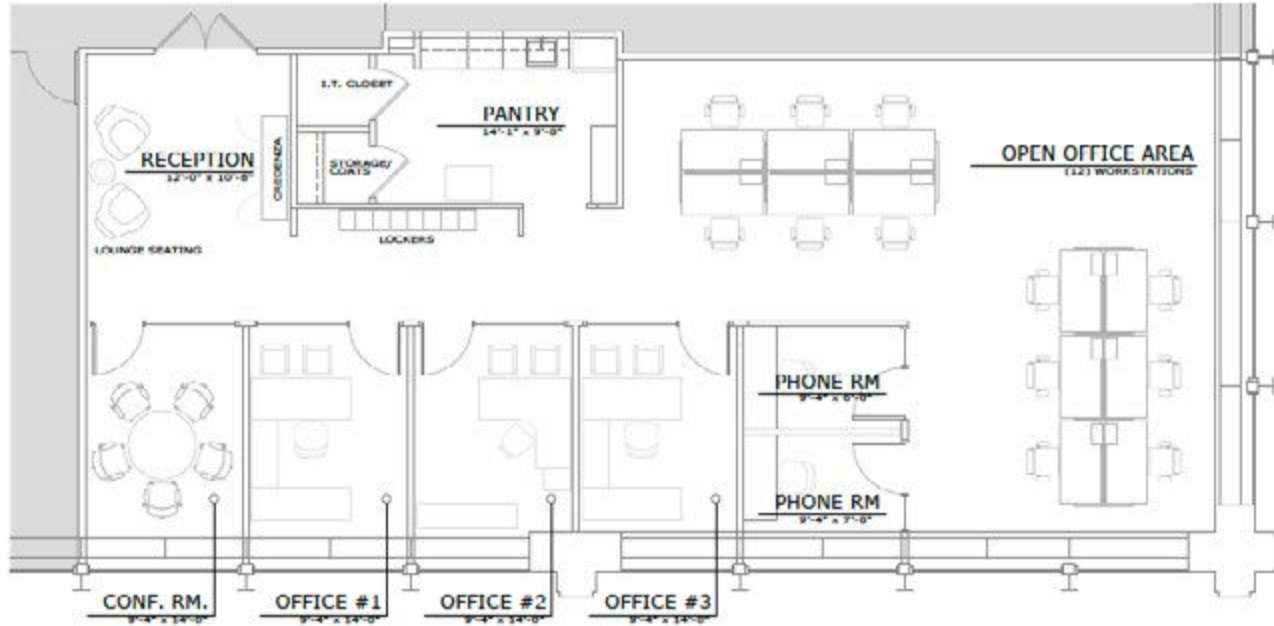

SUITE 1760 2,522 RSF

Headcount: 15 employees
Efficiency: 168 rsf/employee

Workplace
3 private offices
12 workstations

Common
kitchen/breakroom
telco closet
conference area
2 phone rooms
18 lockers

Other
corner suite
Lake Michigan views

AREA AMENITIES

SUITE VIRTUAL TOUR

SUITE LOCATION WITH VIEWS

[Click to View the 401 Website](#)
[Click to Watch the 401 Video](#)

Howard Meyer
312.229.8942
hmeyer.zeller.us