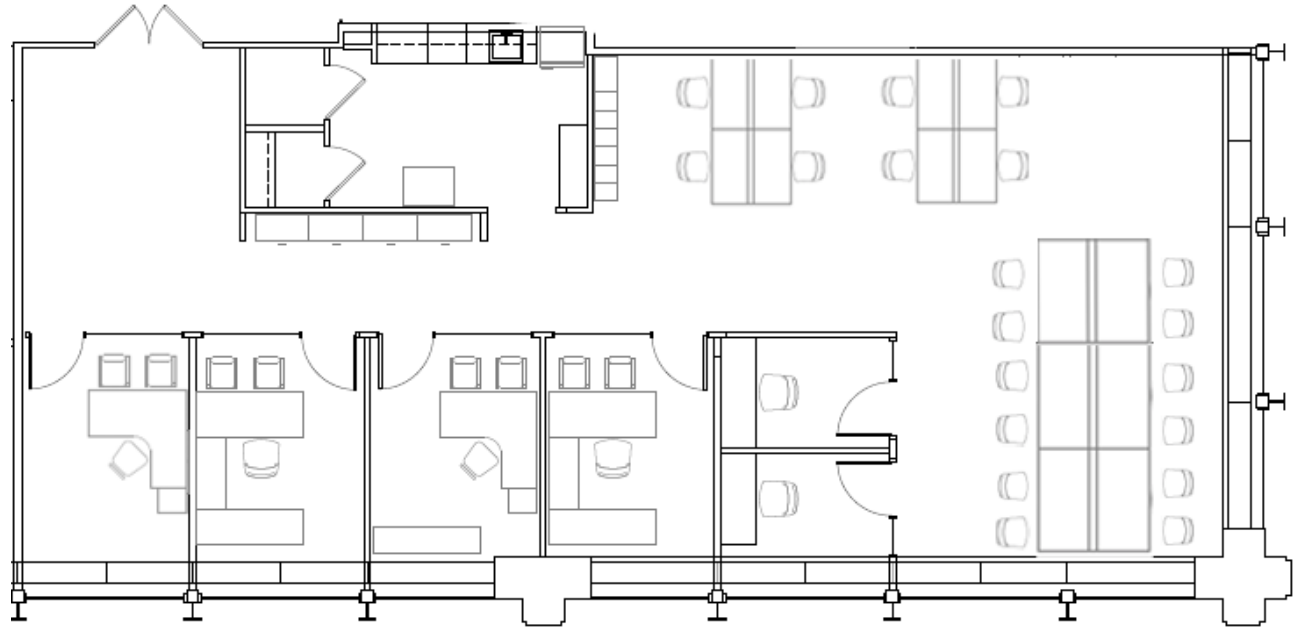

401
NORTH MICHIGAN

FULLY FURNISHED

Suite 1760

2,522 RSF

Headcount: 12 employees
Efficiency: 210 rsf/employee

Workplace

4 private offices
8 workstations

Common

kitchen/breakroom
telco closet
conference area
2 phone rooms
18 lockers

Other

corner suite
Lake Michigan views

[Click for a Virtual Tour of the Space](#)

Howard Meyer
312.229.8942
hmeyer@zeller.us

Erica Marshall
708.320.0226
Erica.marshall@streamrealty.com