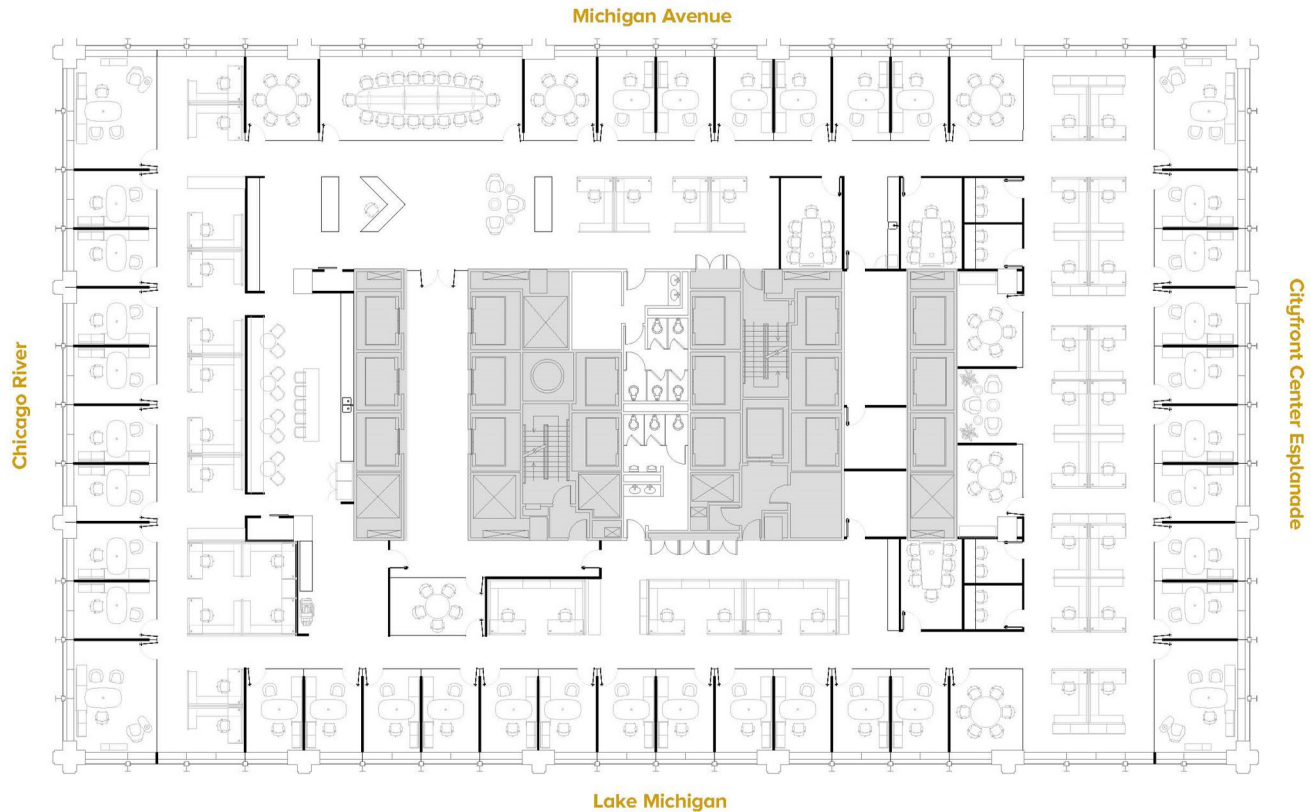

401

NORTH MICHIGAN

CREATIVE / COLLABORATIVE LAYOUT

AREA AMENITIES

SUITE 900

21,700 RSF

Headcount: 124 employees

Efficiency: 175 rsf/employee

[Click to View the 401 Website](#)

401

NORTH MICHIGAN

INTERIOR OFFICE LAYOUT

AREA AMENITIES

SUITE 900 21,700 RSF

Headcount: 107 employees

Efficiency: 203 rsf/employee

401

NORTH MICHIGAN

PERIMETER OFFICE LAYOUT

AREA AMENITIES

SUITE 900

21,700 RSF

Headcount: 88 employees

Efficiency: 247 rsf/employee

Workplace

- 38 private offices
- 50 workstations

Common

- kitchen/break area
- 1 board room
- 6 huddle rooms
- 4 phone rooms
- IT/server room

Howard Meyer
312.229.8942
hmeyer.zeller.us

[Click to View the 401 Website](#)