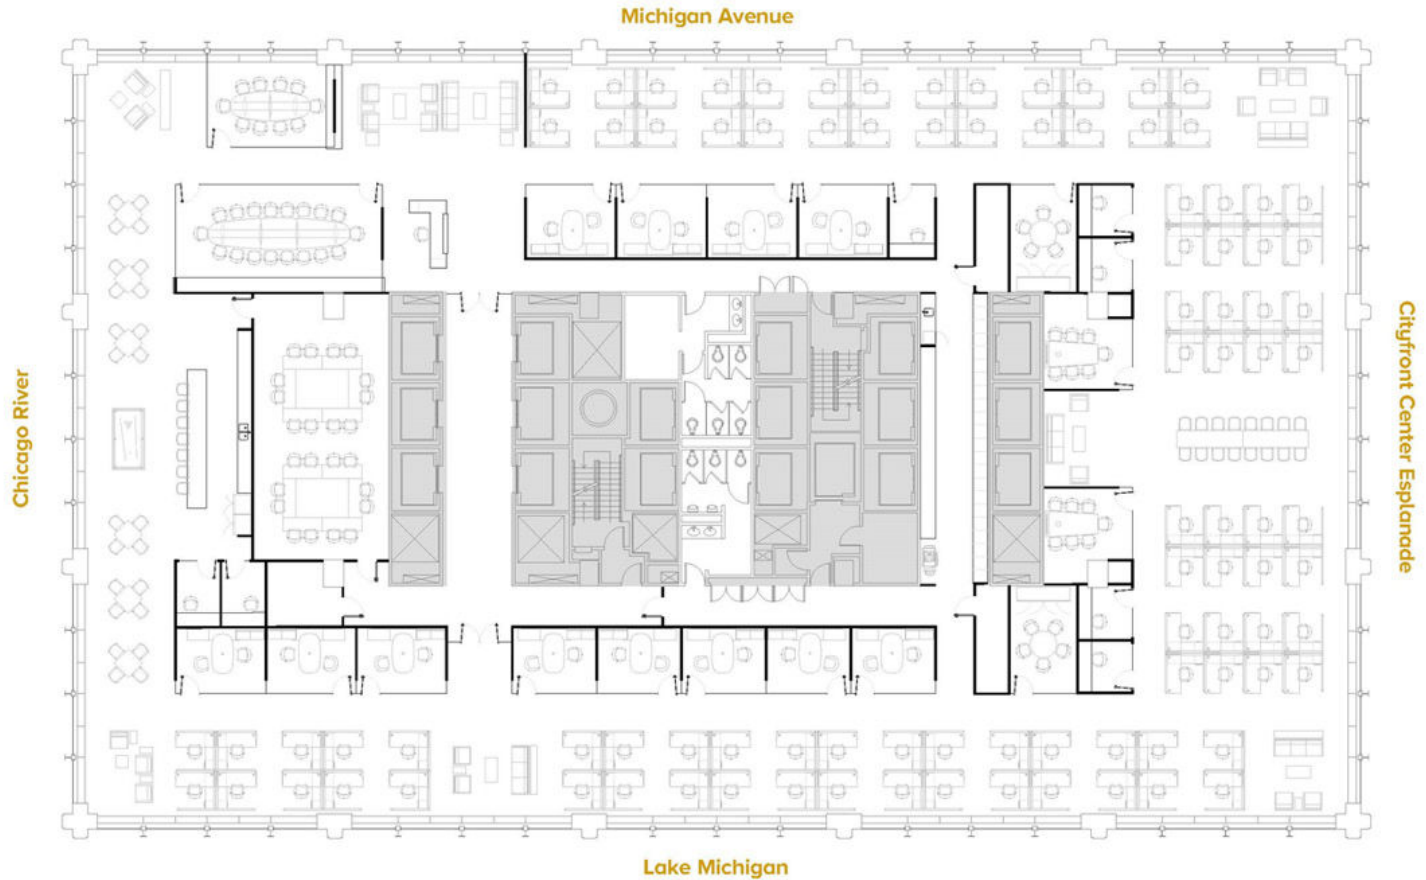

SUITE 900 21,700 RSF

Headcount: 107 employees

Efficiency: 203 rsf/employee

Workplace

- 12 private offices
- 95 workstations

Common

- kitchen/break area
- 2 board rooms
- 4 huddle rooms
- 1 training room
- 6 phone rooms
- IT/server room