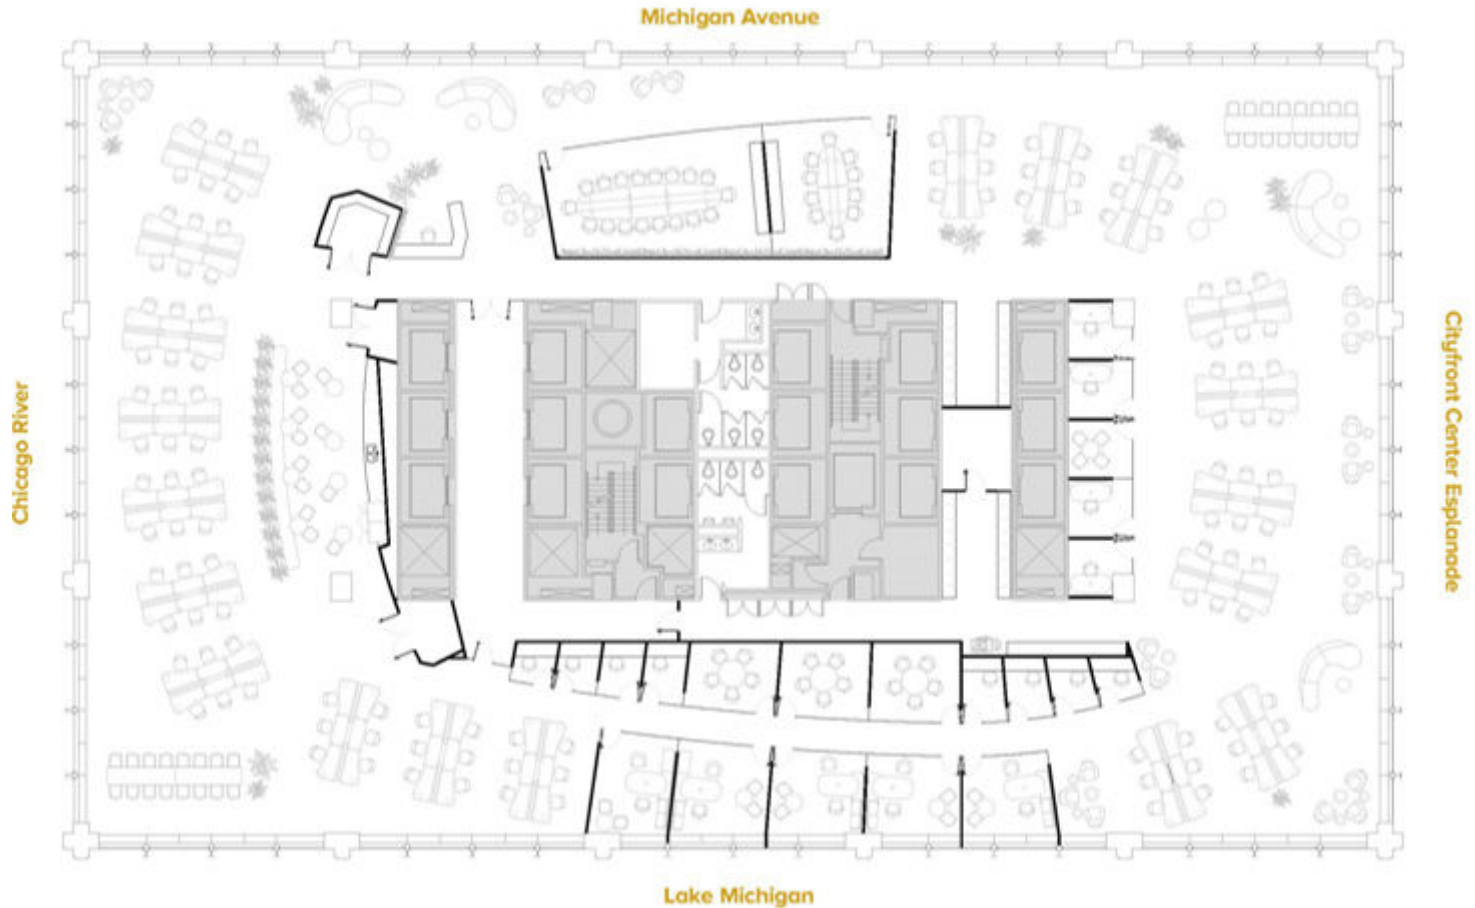

401

NORTH MICHIGAN

CREATIVE / COLLABORATIVE LAYOUT

AREA AMENITIES

SUITE 900

21,700 RSF

Headcount: 124 employees

Efficiency: 175 rsf/employee

Workplace

- 9 private offices
- 115 workstations

Common

- kitchen/break area
- 2 board rooms
- 1 medium conference room
- 3 huddle rooms
- 8 phone rooms
- IT/server room

Howard Meyer
312.229.8942
hmeyer.zeller.us

[Click to View the 401 Website](#)

401

NORTH MICHIGAN

INTERIOR OFFICE LAYOUT

AREA AMENITIES

SUITE 900 21,700 RSF

Headcount: 107 employees

Efficiency: 203 rsf/employee

401

NORTH MICHIGAN

PERIMETER OFFICE LAYOUT

AREA AMENITIES

SUITE 900

21,700 RSF

Headcount: 88 employees

Efficiency: 247 rsf/employee