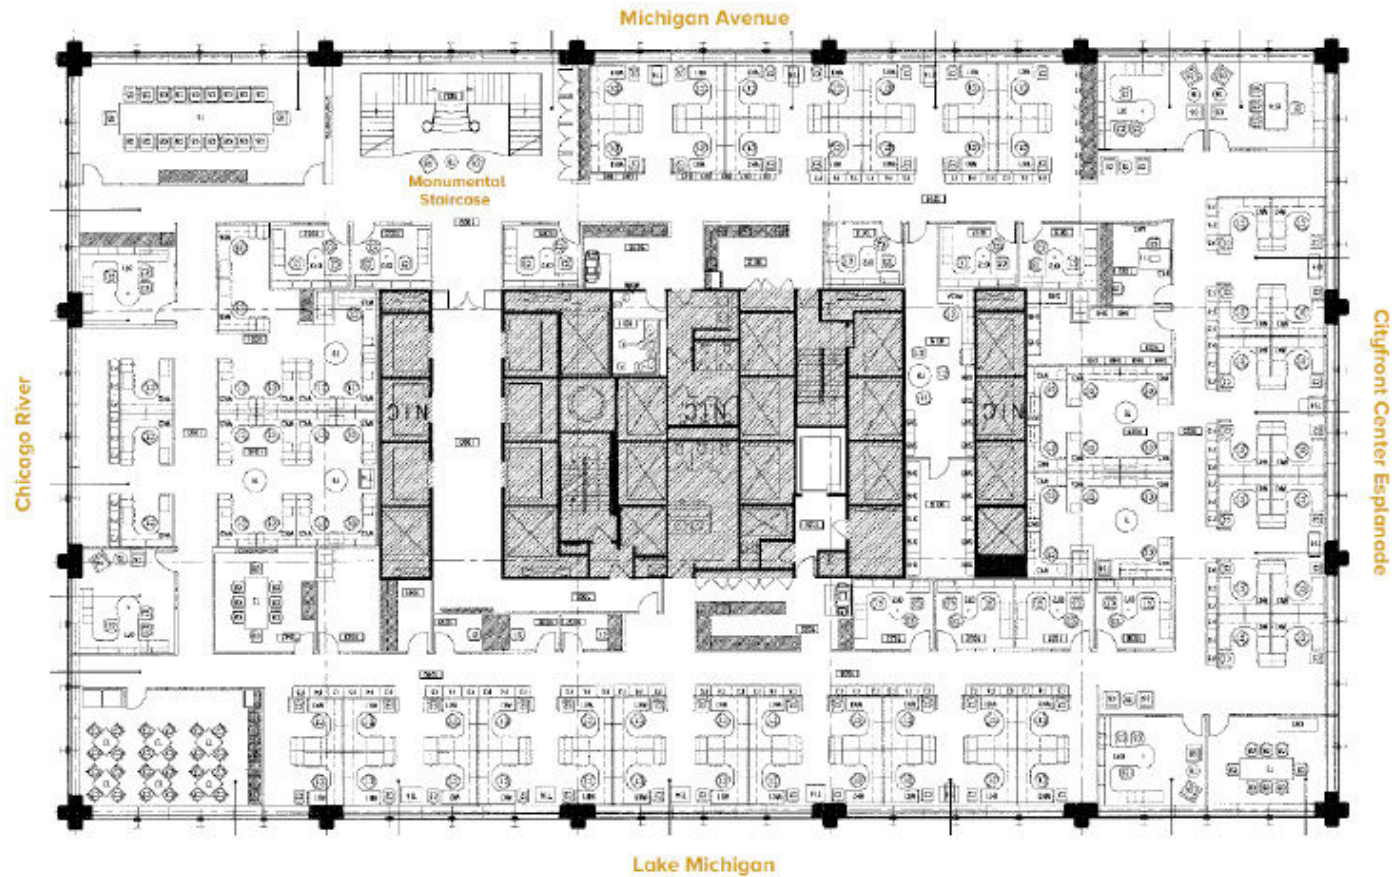

# 401

NORTH MICHIGAN

AREA AMENITIES

SUITE 1000 21,700 RSF

SUITE 900 21,700 RSF

TOTAL 43,400 RSF

Headcount: 159 employees

Efficiency: 273 rsf/employee

Workplace

105 private offices  
54 workstations

Common

2 board rooms  
2 small conference rooms  
kitchen/breakroom  
telco & storage rooms  
reception

Other

Monumental staircase

Howard Meyer  
312.229.8942  
hmeyer.zeller.us