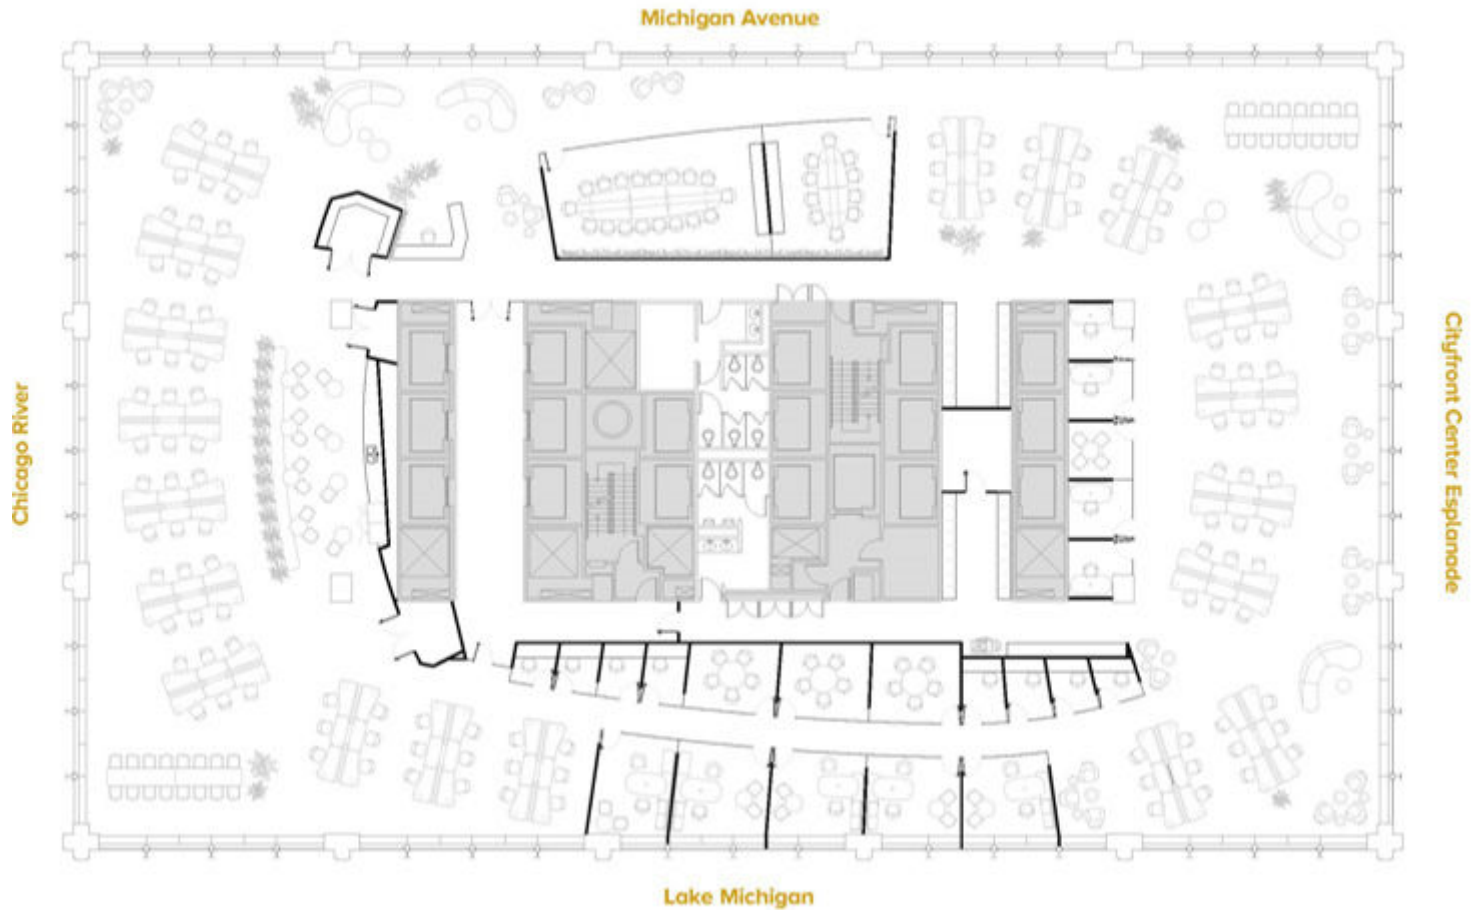

# CREATIVE / COLLABORATIVE LAYOUT

AREA AMENITIES

## SUITE 1000 21,700 RSF

**Headcount:** 124 employees  
**Efficiency:** 175 rsf/employee

### Workplace

- 9 private offices
- 115 workstations

### Common

- kitchen/break area
- 2 board rooms
- 1 medium conference room
- 3 huddle rooms
- 8 phone rooms
- IT/server room