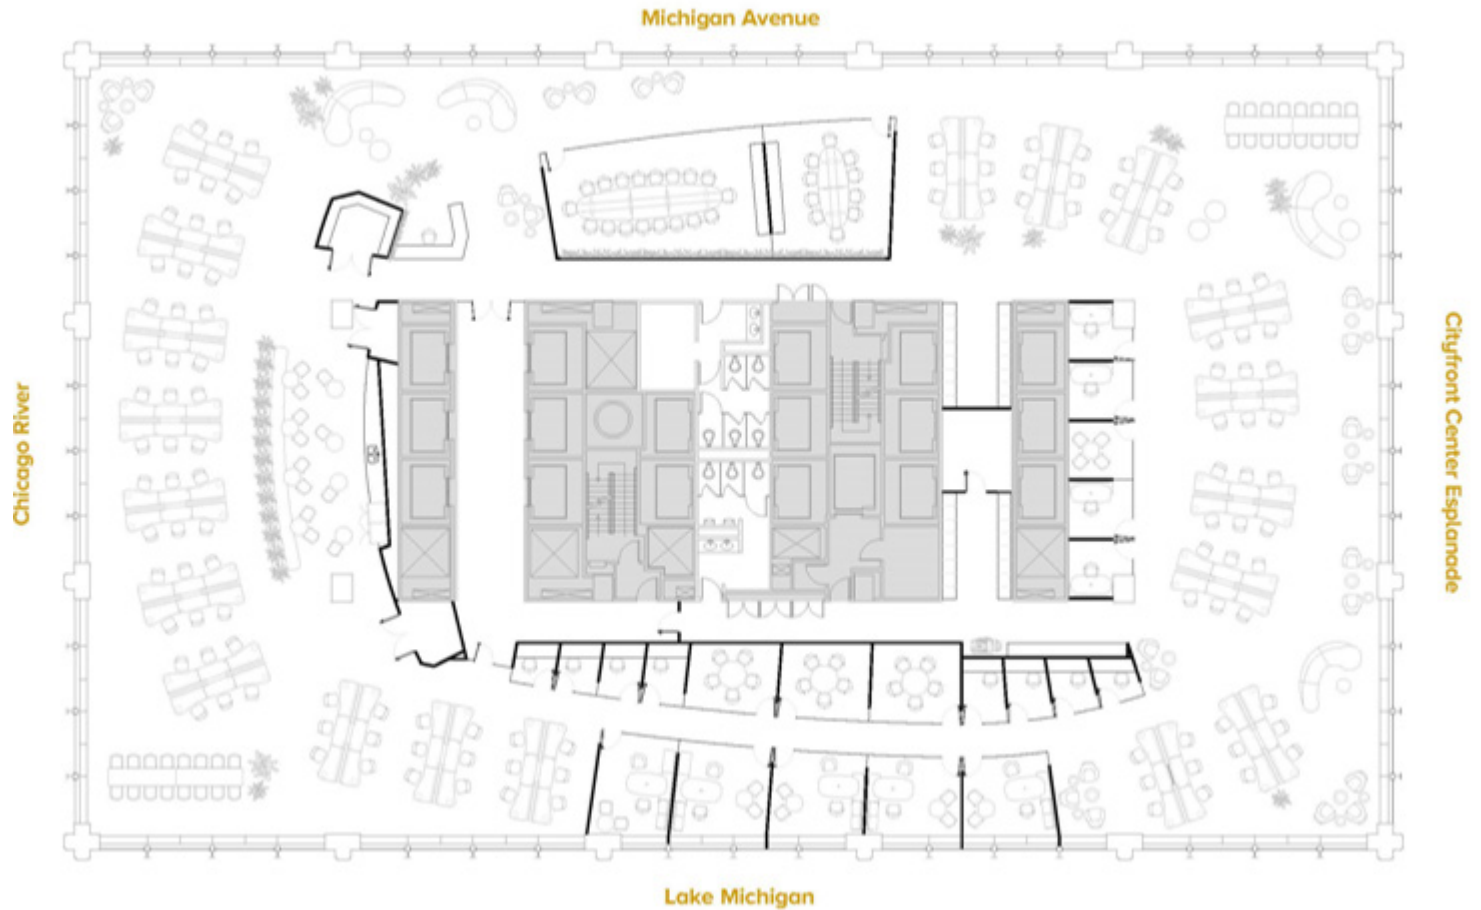

401
NORTH MICHIGAN

CREATIVE / COLLABORATIVE LAYOUT

AREA AMENITIES

SUITE 1000 21,700 RSF

Headcount: 124 employees

Efficiency: 175 rsf/employee

Workplace

- 9 private offices
- 115 workstations

Common

- kitchen/break area
- 2 board rooms
- 1 medium conference room
- 3 huddle rooms
- 8 phone rooms
- IT/server room

Howard Meyer
312.229.8942
hmeyer.zeller.us

[Click to View the 401 Website](#)

[Click to Watch the 401 Video](#)