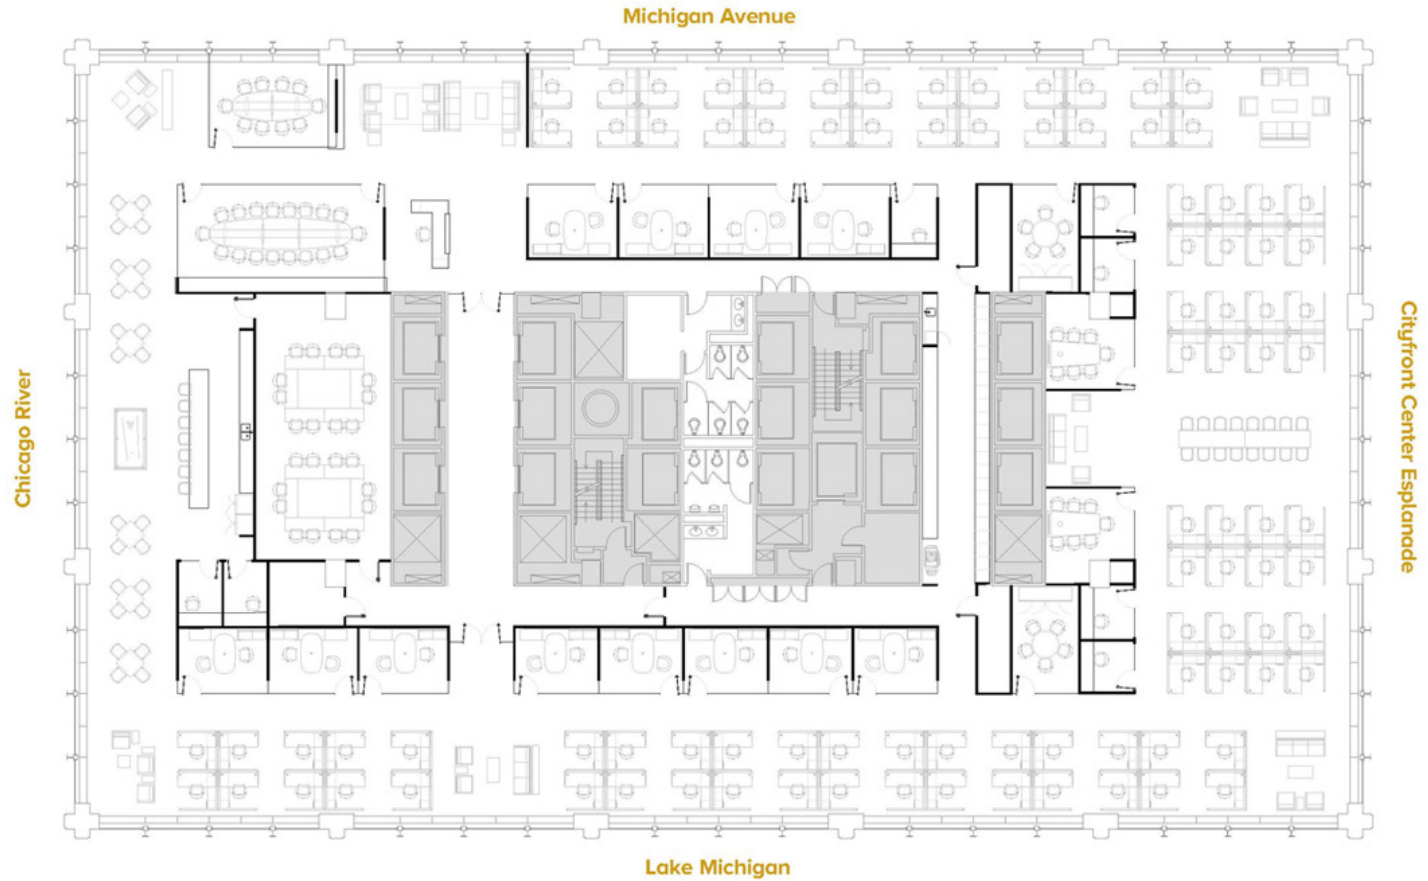

[Click to Watch the 401 Video](#)

401
NORTH MICHIGAN

CREATIVE / COLLABORATIVE LAYOUT

AREA AMENITIES

SUITE 1000 21,700 RSF

Headcount: 124 employees

Efficiency: 175 rsf/employee

Workplace

[Click to Watch the 401 Video](#)

401

NORTH MICHIGAN

INTERIOR OFFICE LAYOUT

AREA AMENITIES

SUITE 1000

21,700 RSF

Headcount: 107 employees

Efficiency: 203 rsf/employee

Workplace

- 12 private offices
- 95 workstations

Common

- kitchen/break area
- 2 board rooms
- 4 huddle rooms
- 1 training room
- 6 phone rooms
- IT/server room

Howard Meyer
312.229.8942
hmeyer.zeller.us

[Click to View the 401 Website](#)

[Click to Watch the 401 Video](#)

401

NORTH MICHIGAN

PERIMETER OFFICE LAYOUT

AREA AMENITIES

SUITE 1000 21,700 RSF

Headcount: 88 employees