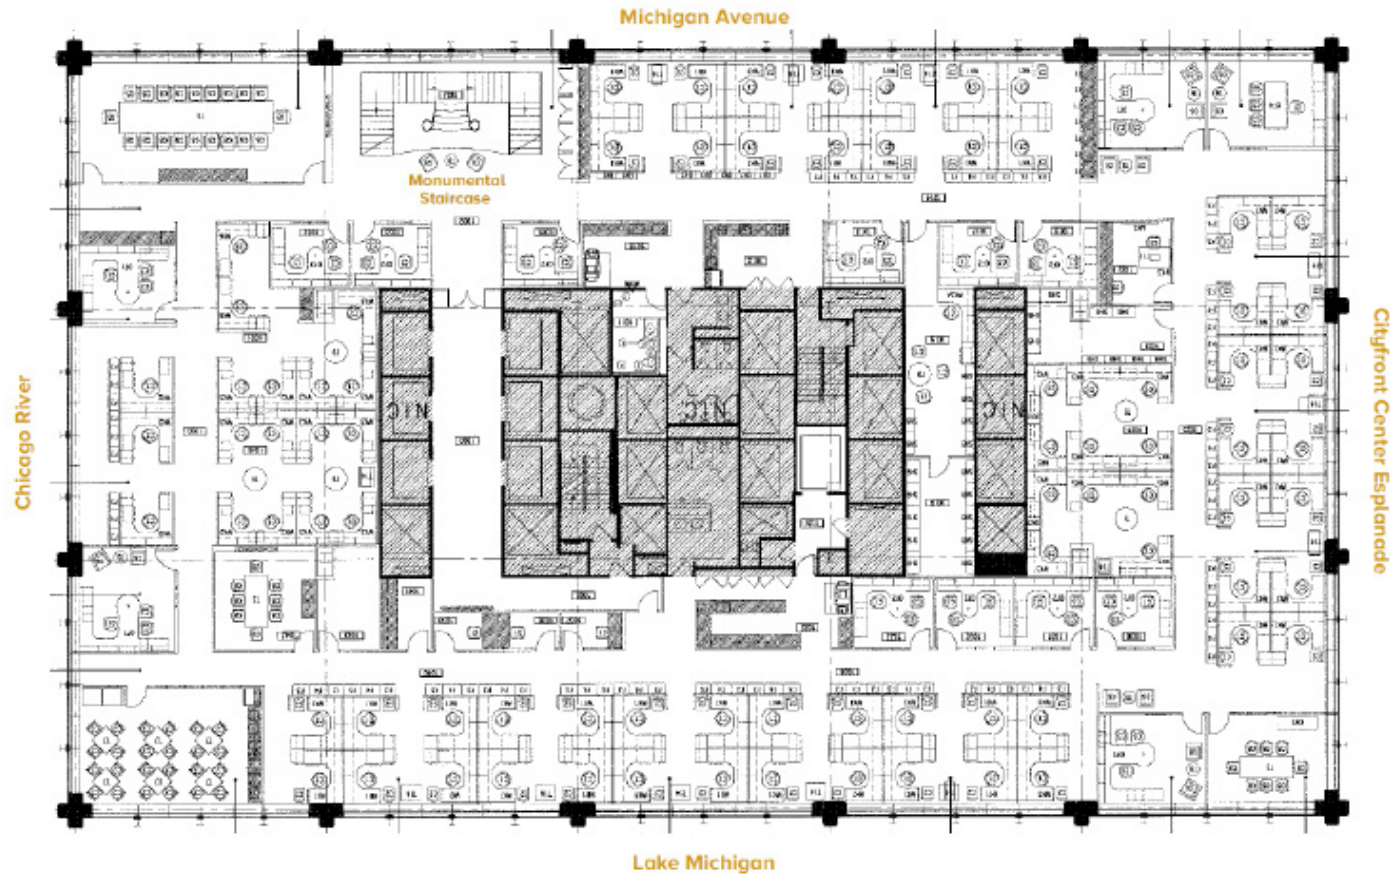

401

NORTH MICHIGAN

EXISTING CONDITIONS FULLY FURNISHED

AREA AMENITIES

SUITE 1000 21,700 RSF
SUITE 900 21,700 RSF
TOTAL 43,400 RSF

Headcount: 159 employees

Efficiency: 273 rsf/employee

Workplace

105 private offices
54 workstations

Common

2 board rooms
2 small conference rooms
kitchen/breakroom
telco & storage rooms
reception

Other

Monumental staircase

Howard Meyer
312.229.8942
hmeyer.zeller.us

[Click to View the 401 Website](#)

[Click to Watch the 401 Video](#)

401
NORTH MICHIGAN

CREATIVE / COLLABORATIVE LAYOUT

AREA AMENITIES

SUITE 1000 21,700 RSF

Headcount: 124 employees

Efficiency: 175 rsf/employee

Workplace

[Click to Watch the 401 Video](#)

401

NORTH MICHIGAN

INTERIOR OFFICE LAYOUT

AREA AMENITIES

SUITE 1000

21,700 RSF

Headcount: 107 employees