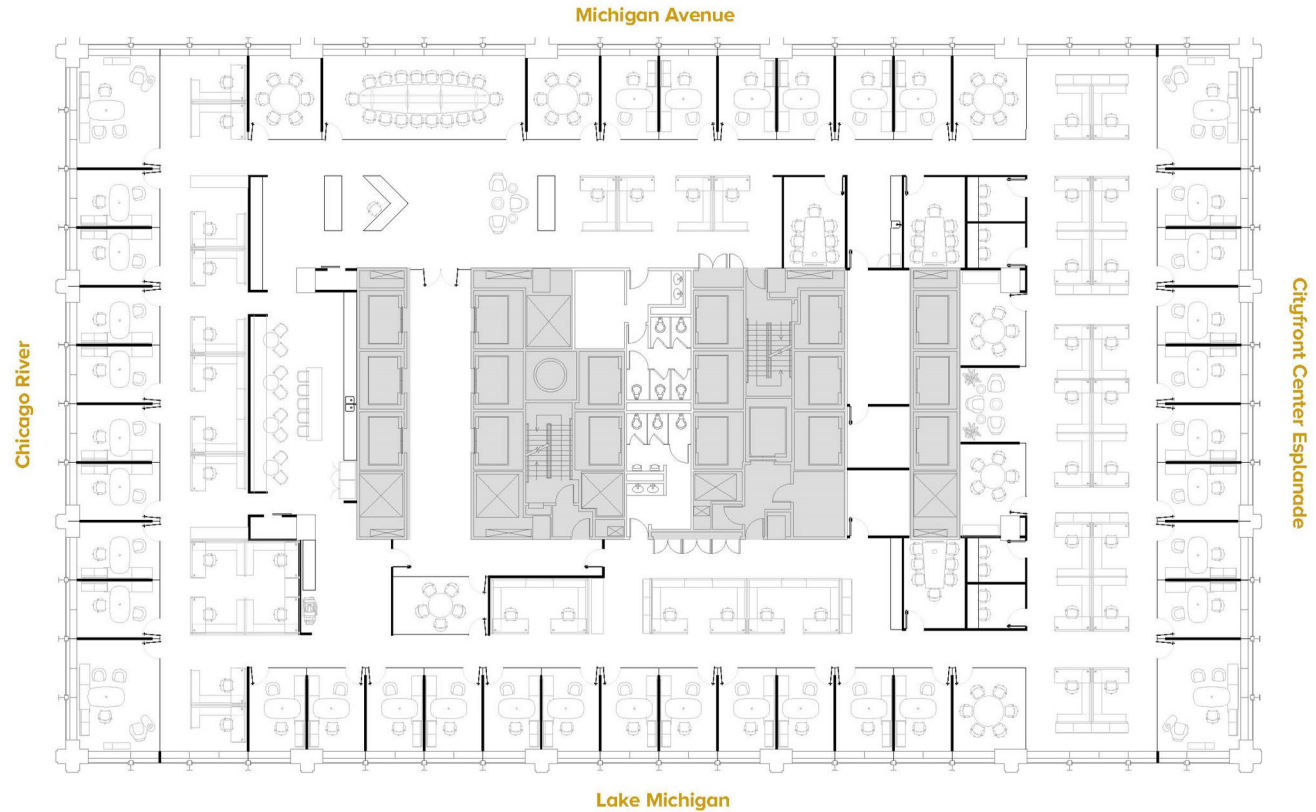

401

NORTH MICHIGAN

EXISTING CONDITIONS FULLY FURNISHED

AREA AMENITIES

SUITE 1000 21,700 RSF
SUITE 900 21,700 RSF
TOTAL 43,400 RSF

Headcount: 159 employees

Efficiency: 273 rsf/employee

Workplace

[Click to Watch the 401 Video](#)

401

NORTH MICHIGAN

INTERIOR OFFICE LAYOUT

AREA AMENITIES

SUITE 1000

21,700 RSF

Headcount: 107 employees

[Click to View the 401 Website](#)

[Click to Watch the 401 Video](#)

401

NORTH MICHIGAN

PERIMETER OFFICE LAYOUT

AREA AMENITIES

SUITE 1000 21,700 RSF

Headcount: 88 employees

Efficiency: 247 rsf/employee

Workplace

- 38 private offices
- 50 workstations

Common

- kitchen/break area
- 1 board room
- 6 huddle rooms
- 4 phone rooms
- IT/server room

Howard Meyer
312.229.8942
hmeyer.zeller.us