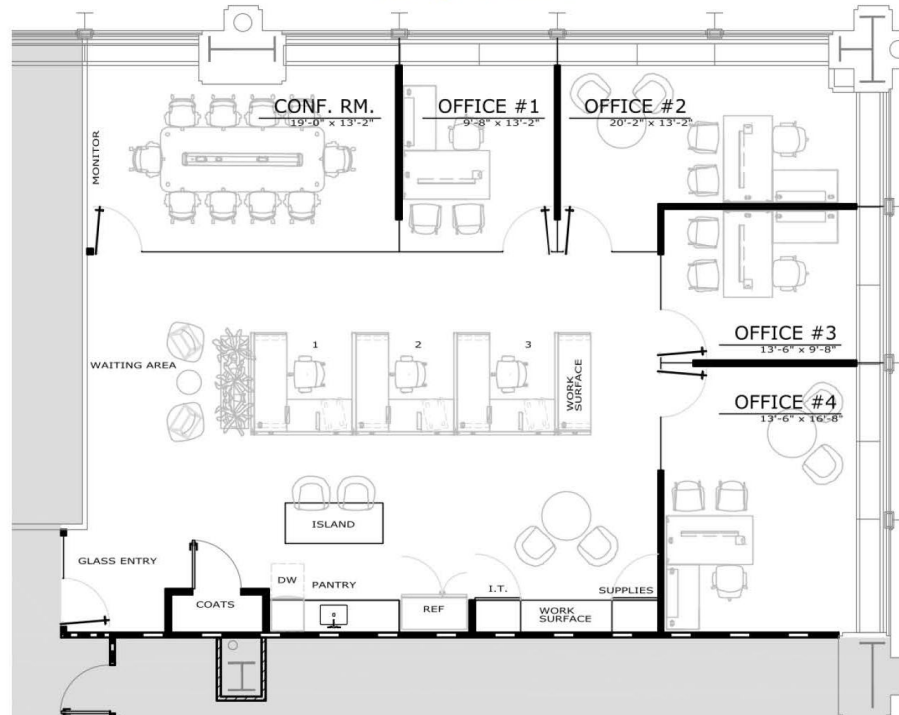

Michigan Avenue