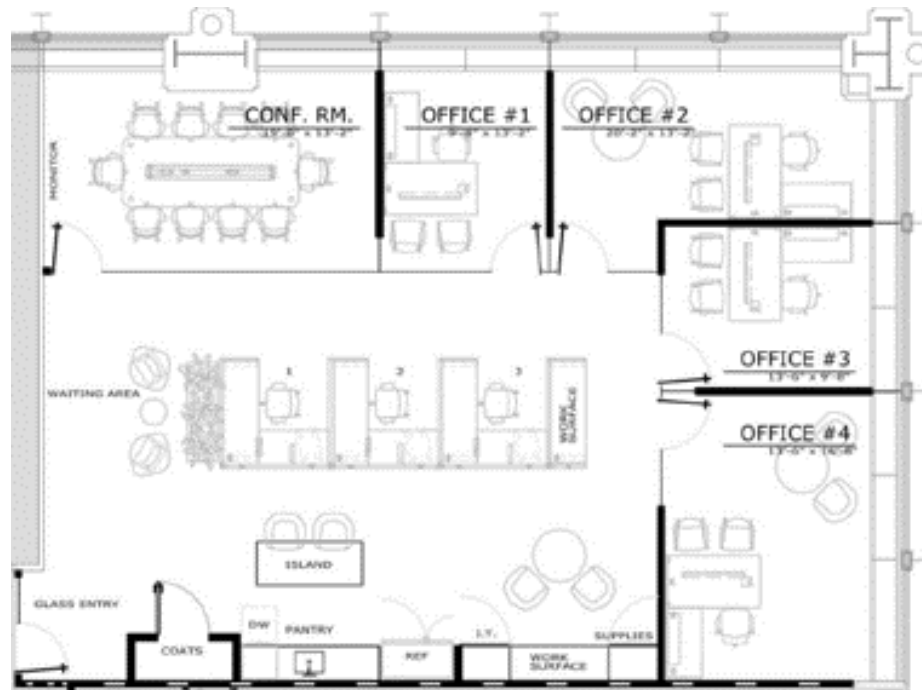

Howard Meyer
312.229.8942
hmeyer.zeller.us

[Click to View the 401 Website](#)

[Click to Watch the 401 Video](#)