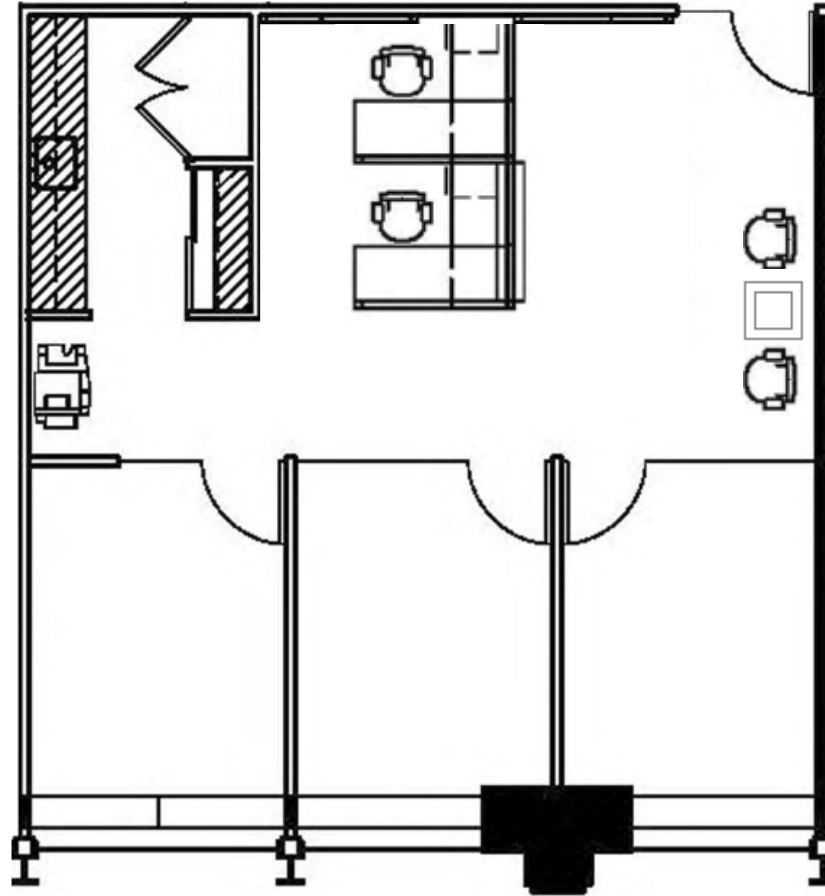

401

NORTH MICHIGAN

SUITE 1730

1,059 RSF

Headcount: 7 employees

Efficiency: 151 rsf/employee

Workplace

3 private offices

Common

kitchen/copy
reception
telco closet

Other

elevator ID
Lake Michigan views

Lake Michigan

Howard Meyer
312.229.8970
hmeyer@zeller.us

Erica Marshall
312.229.8942
emarshall@zeller.us

Virtual Tour of the Suite: <https://my.matterport.com/show/?m=KDijnaSS3kM>