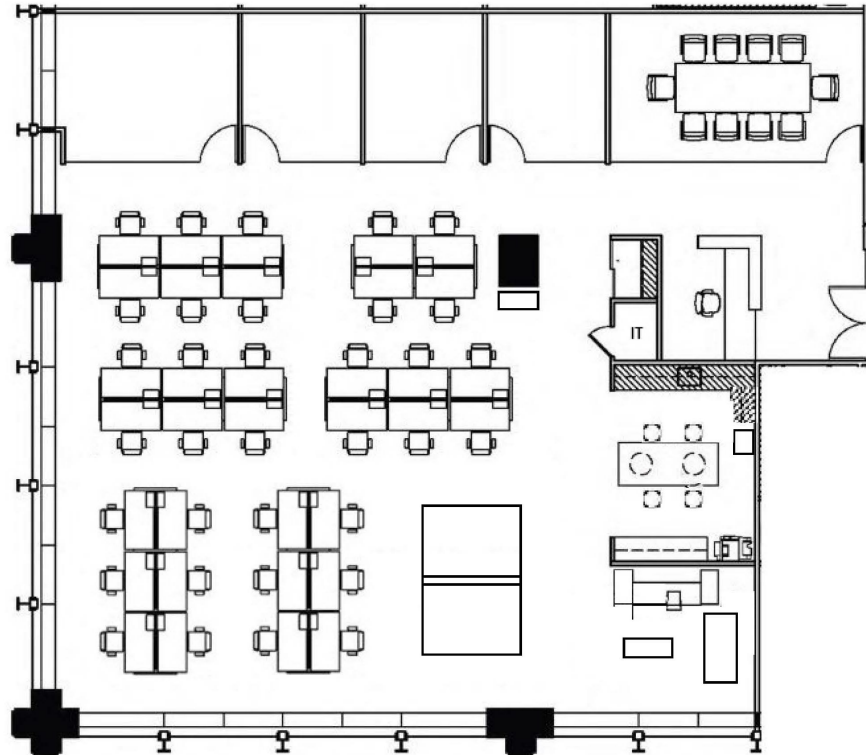

401

NORTH MICHIGAN

Suite 1725

4,507 RSF

Headcount: 39 employees

Efficiency: 116 rsf/employee

Workplace

- 4 perimeter offices
- 35 workstations
- Dedicated reception

Common

- 1 conference room
- 1 copy/file
- 1 kitchen
- 1 IT/server room

Other

- 1 collaboration area
- 1 ping pong table

Howard Meyer
312.229.8942
hmeyer@zeller.us

Erica Marshall
708.320.0226
Erica.marshall@streamrealty.com