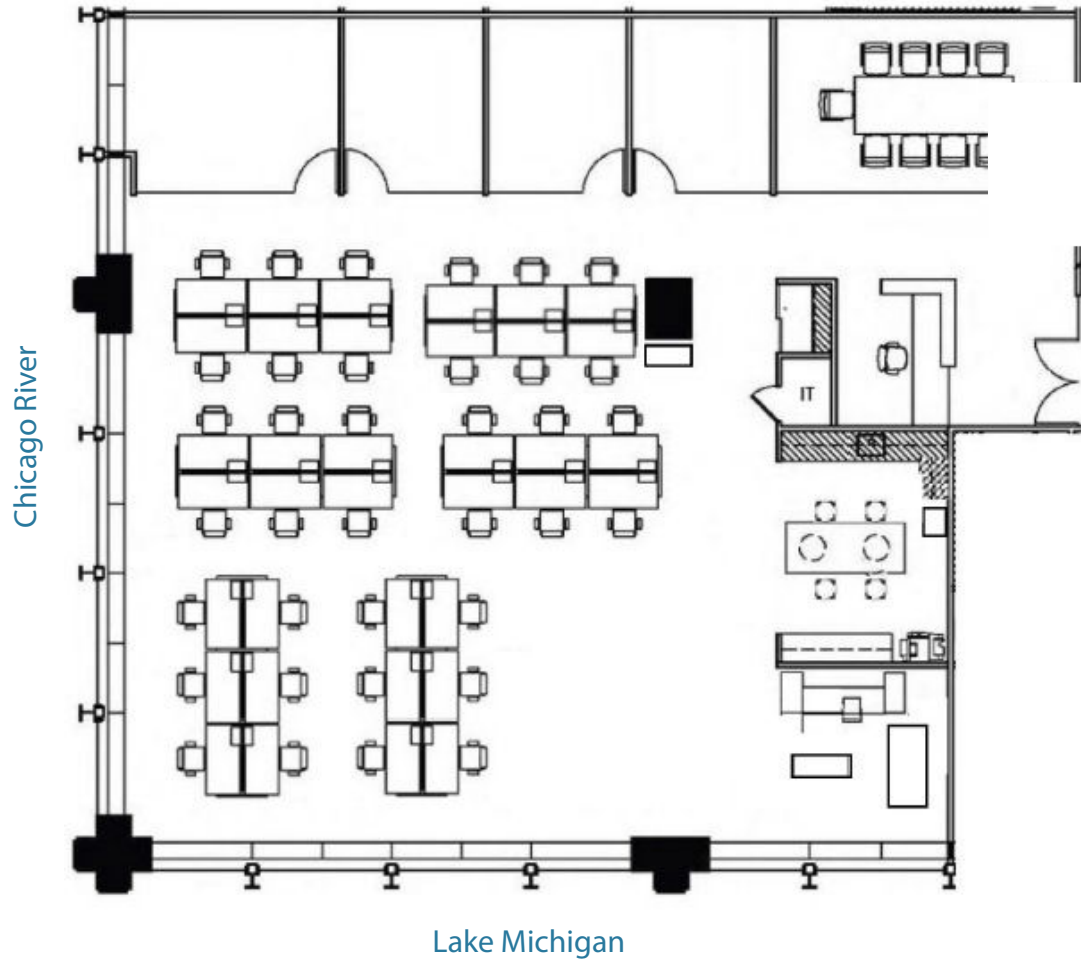

401

NORTH MICHIGAN

EXISTING CONDITIONS

AREA AMENITIES

SUITE VIRTUAL TOUR

SUITE LOCATION WITH VIEWS

SUITE 1725

4,507 RSF

Headcount: 40 employees

Efficiency: 112 rsf/employee

Workplace

4 private offices
36 workstations

Common

conference room (10)
kitchen / breakroom
IT/sever room
coat closet
open collab. area

Howard Meyer
312.229.8942
hmeyer.zeller.us

[Click to View the 401 Website](#)

ALTERNATE SPEC PLAN

AREA AMENITIES

SUITE VIRTUAL TOUR

SUITE LOCATION WITH VIEWS

SUITE 1725 4,507 RSF

Headcount: 31 employees
Efficiency: 145 rsf/employee

Workplace