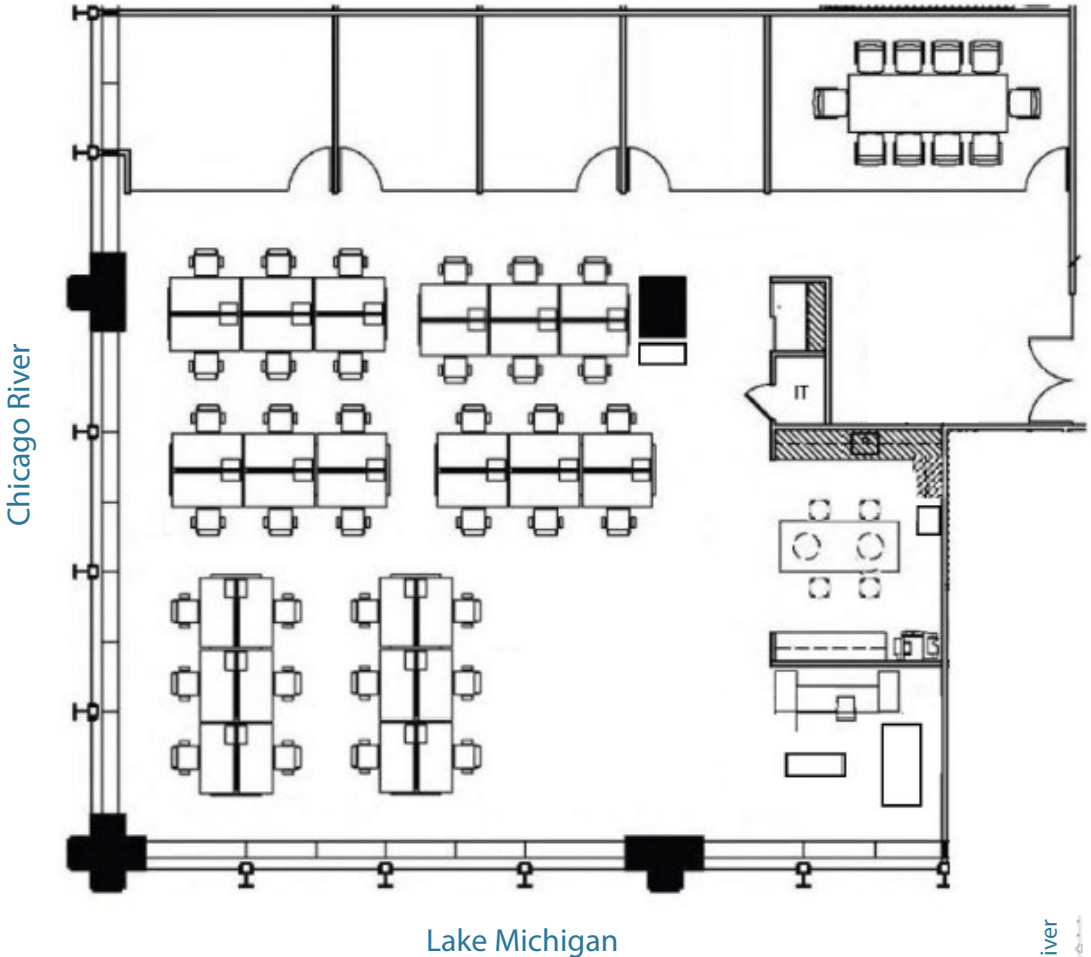

EXISTING CONDITIONS

AREA AMENITIES

SUITE VIRTUAL TOUR

SUITE LOCATION WITH VIEWS

SUITE 1725  
4,507 RSF

Headcount: 40 employees  
Efficiency: 112 rsf/employee

Workplace  
4 private offices  
36 workstations

Common  
conference room (10)  
kitchen / breakroom  
IT/sever room  
coat closet  
open collab. area

# ALTERNATE SPEC PLAN

AREA AMENITIES

SUITE VIRTUAL TOUR

SUITE LOCATION WITH VIEWS