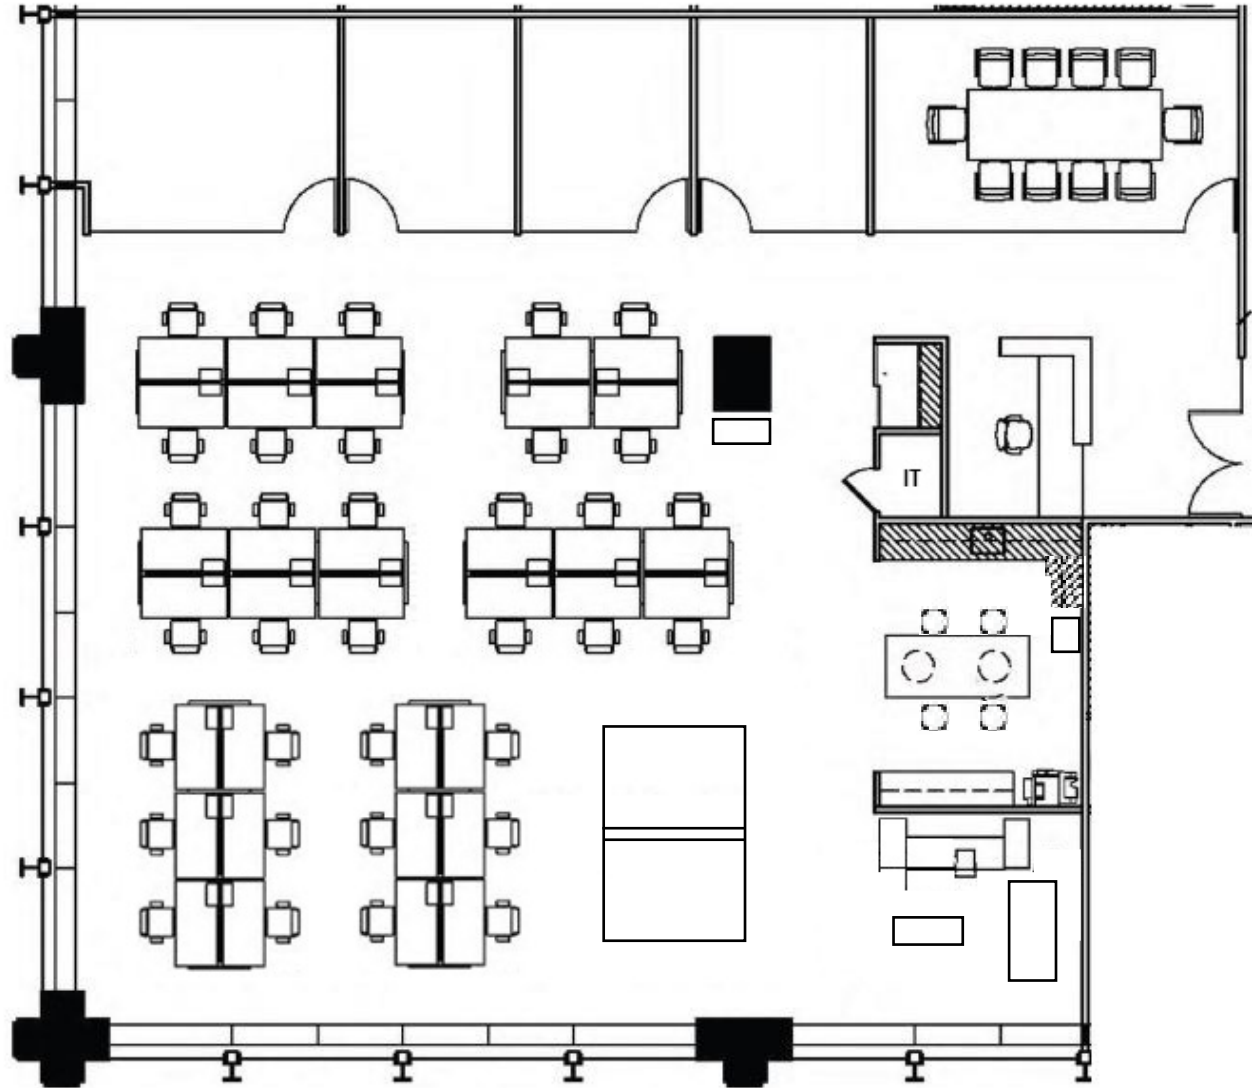

401

NORTH MICHIGAN

SUITE 1725

4,507 RSF

Headcount: 39 employees

Efficiency: 116 rsf/employee

Workplace

- 4 private offices
- 35 workstations
- reception

Common

- 1 conference room
- 1 copy/file
- 1 kitchen
- 1 IT/server room

Other

- 1 collaboration area
- 1 ping pong table

Howard Meyer
312.229.8970
hmeyer@zeller.us

Erica Marshall
312.229.8942
emarshall@zeller.us