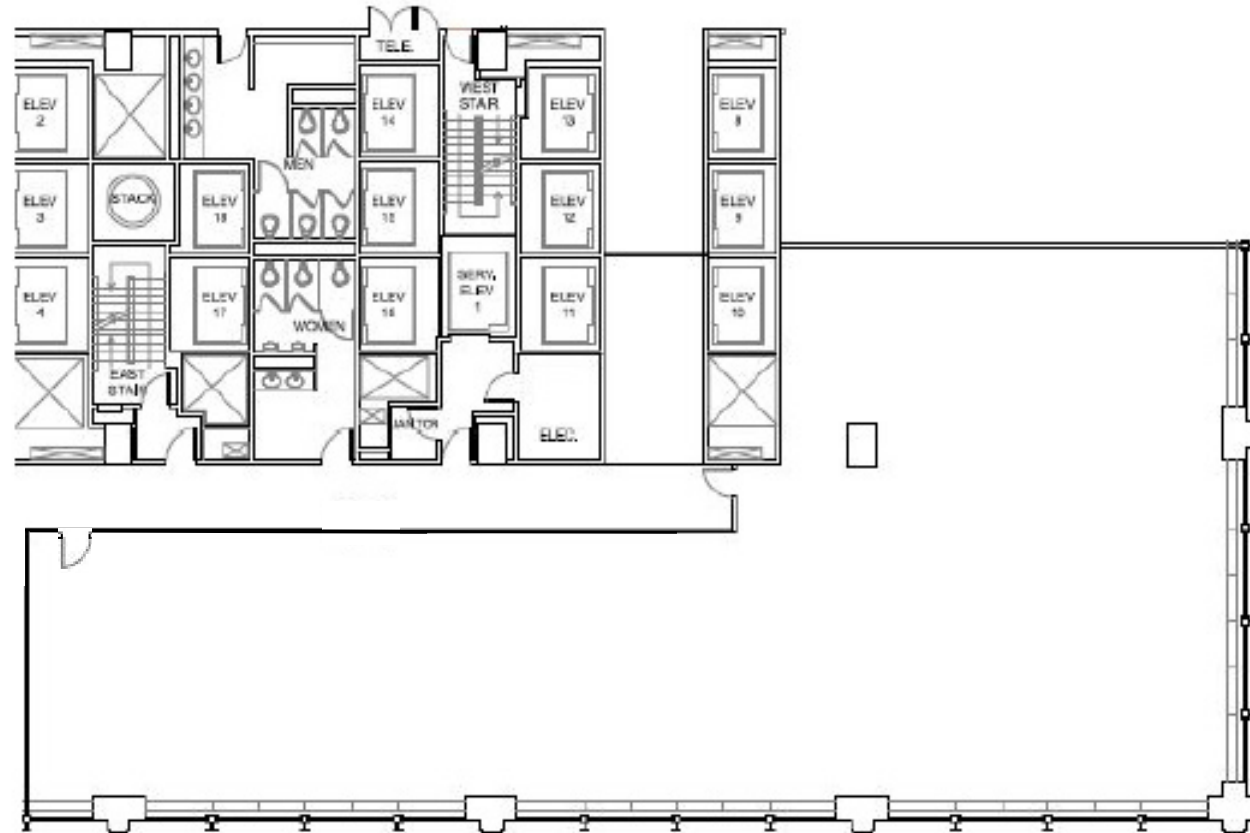

401

NORTH MICHIGAN

SUITE 1360

6,284 RSF

Other

Divisible to 1,000 RSF
Lake Michigan Views
Shell condition

Howard Meyer
312.229.8970
hmeyer@zeller.us

Erica Marshall
312.229.8942
emarshall@zeller.us

Suite Virtual Tour: <https://my.matterport.com/show/?m=WEfZB4SbnZN>

Building Website: <https://zeller.us/401nmichigan/>

401

NORTH MICHIGAN

13TH FLOOR SPEC PLANS

Speculative Demising of 13th Floor
Available 6,284 RSF is currently in "shell" condition