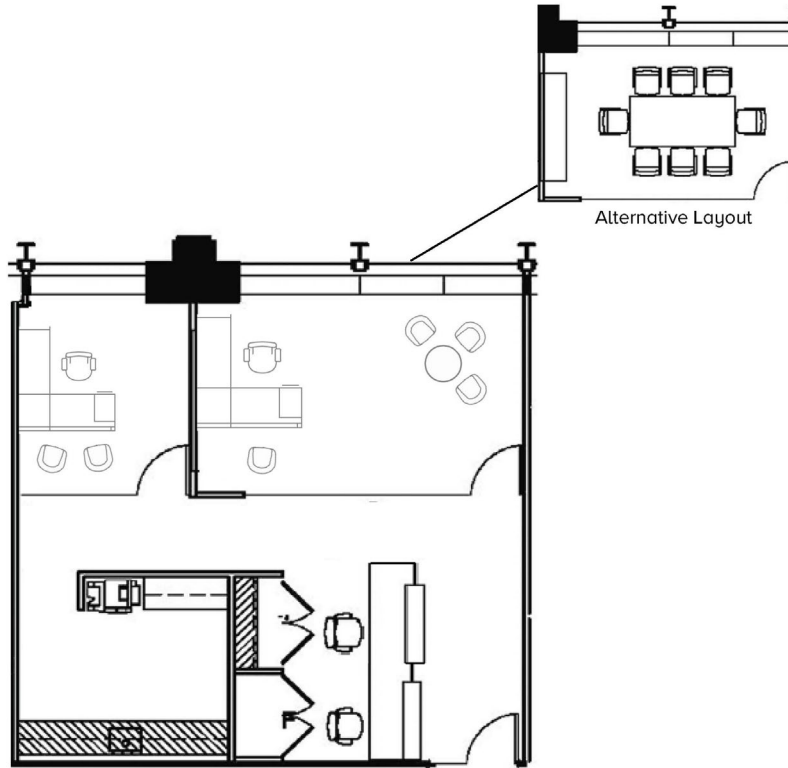

401
NORTH MICHIGAN

Suite 1710

1,069 RSF

Headcount: 4 employees
Efficiency: 267 rsf/employee

Workplace
2 perimeter offices
2 workstations

Common
1 kitchen
1 IT/server room

Other
Michigan Ave. & Chicago River views
Lake Michigan views