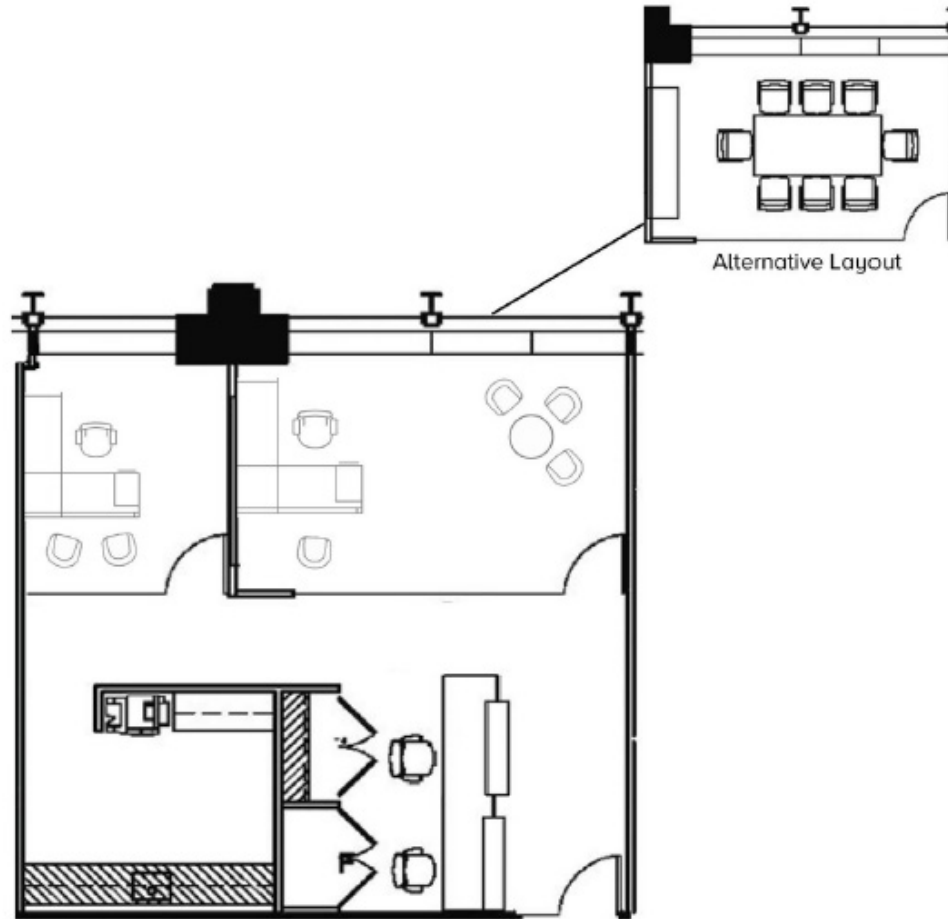

401
NORTH MICHIGAN

SUITE 1710
1,069 RSF

Headcount: 4 employees

Efficiency: 267 rsf/employee

Workplace

2 private offices
2 workstations

Common

1 kitchen
1 IT/server room

Other

Michigan Ave. & Chicago River views
Lake Michigan views

AREA AMENITIES

SUITE VIRTUAL TOUR

SUITE LOCATION WITH VIEWS

Howard Meyer
312.229.8942
hmeyer.zeller.us

[Click to View the 401 Website](#)

[Click to Watch the 401 Video](#)