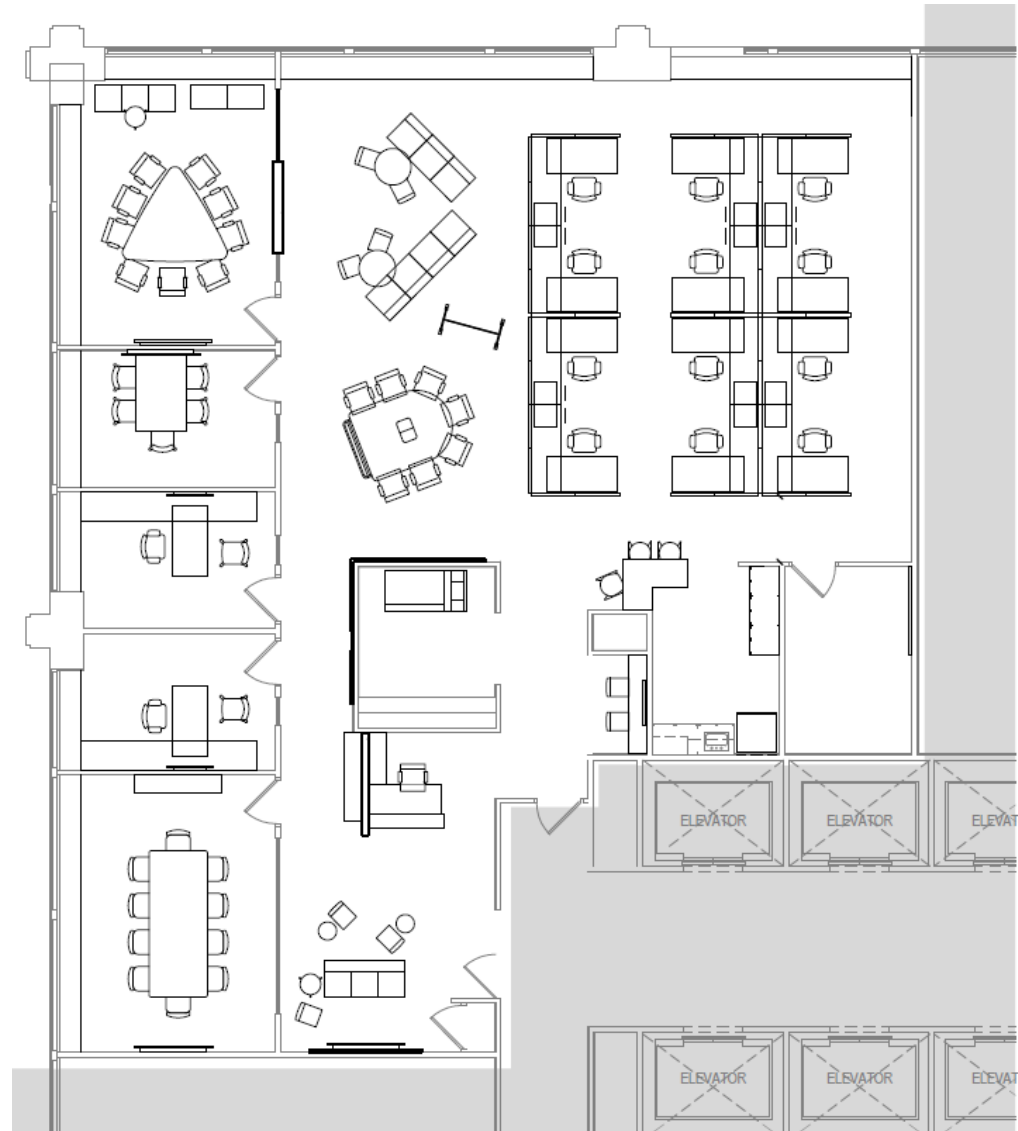

401

NORTH MICHIGAN

SUITE 1900

4,175 RSF

Headcount: 16 employees

Efficiency: 261 rsf/employee

Workplace

- 3 private offices
- 13 workstations

Common

- reception
- 2 collaborative areas
- 2 conference rooms
- kitchen/copy
- IT server room

Other

- elevator ID
- Michigan Ave. views

Howard Meyer
312.229.8970
hmeyer@zeller.us

Erica Marshall
312.229.8942
emarshall@zeller.us