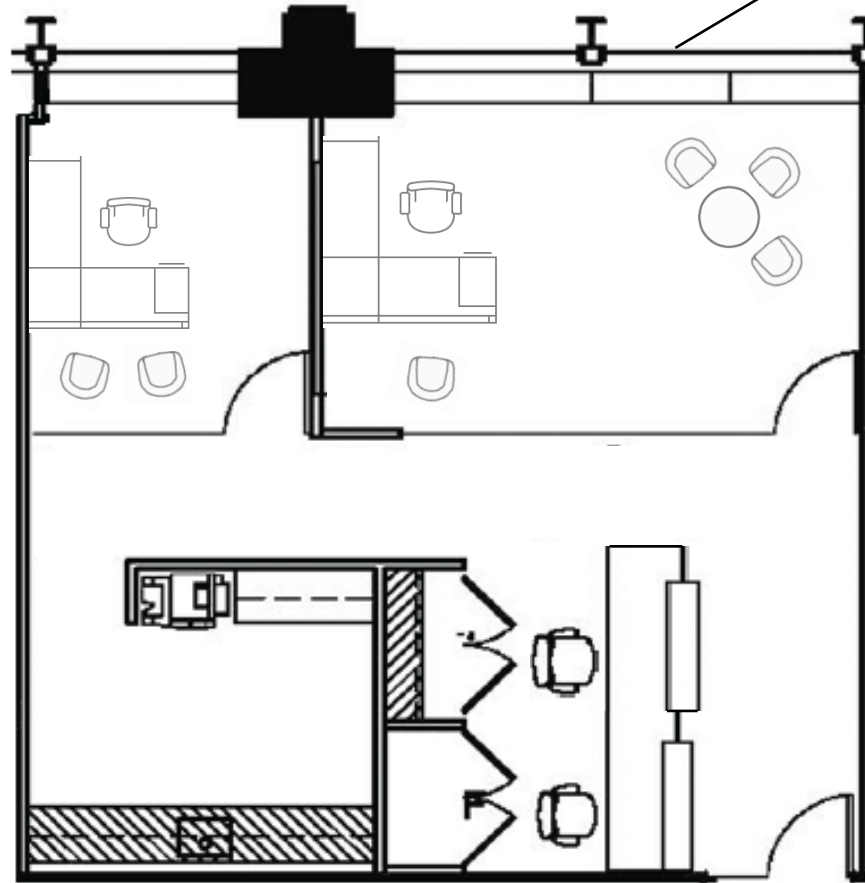

401
NORTH MICHIGAN

SUITE 1710
1,069 RSF

Headcount: 4 employees

Efficiency: 267 rsf/employee

Workplace

- 2 perimeter offices
- 2 workstations

Common

- 1 kitchen
- 1 IT/server room

Other

views of Michigan Ave + Chicago River

Howard Meyer
312.229.8970
hmeyer@zeller.us

Erica Marshall
312.229.8942
emarshall@zeller.us

Alternative Layout

Building Website: <https://zeller.us/401nmichigan/>