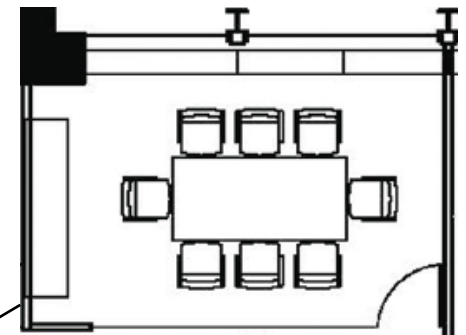

401
NORTH MICHIGAN

SUITE 1710
1,069 RSF

Headcount: 4 employees

Efficiency: 267 rsf/employee

Workplace

- 2 perimeter offices
- 2 workstations

Common

- 1 kitchen
- 1 IT/server room

Other

views of Michigan Ave + Chicago River

Howard Meyer
312.229.8970
hmeyer@zeller.us

Erica Marshall
312.229.8942
emarshall@zeller.us

Alternative Layout

Building Website: <https://zeller.us/401nmichigan/>