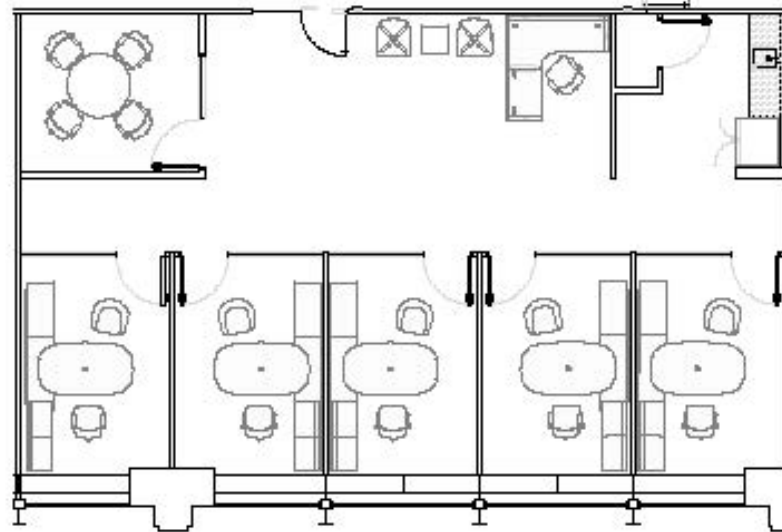

401

NORTH MICHIGAN

Suite 640

1,773 RSF

Headcount: 7 employees

Efficiency: 253 rsf/employee

Workplace

5 private offices
2 workstations

Common

kitchen/copy
reception
telco closet
conference room

Other

Chicago River views

Virtual Tour: <https://my.matterport.com/show/?m=DDVzNjUZt4m>

Howard Meyer
312.229.8942
hmeyer@zeller.us

Erica Marshall
708.320.0226
Erica.marshall@streamrealty.com