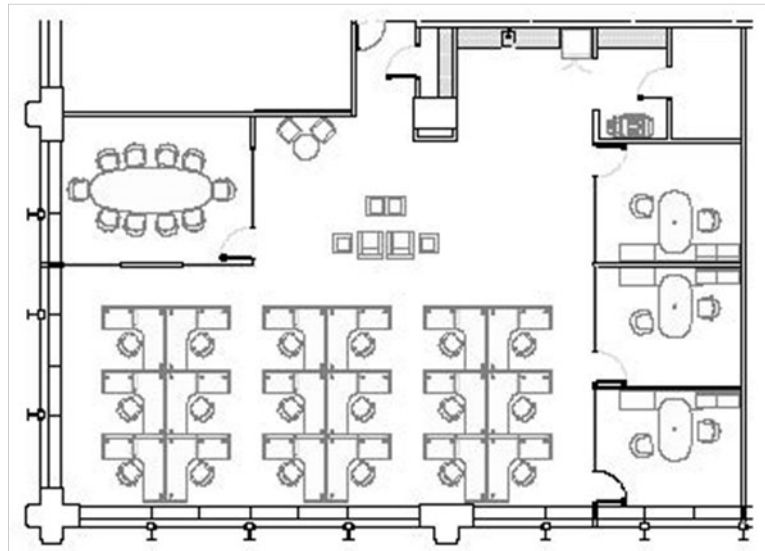

401

NORTH MICHIGAN

Suite 630

3,684 RSF

Headcount: 21 employees

Efficiency: 175 rsf/employee

Workplace

3 private offices
18 workstations

Common

kitchen/copy
reception
telco closet
conference room

Other

Lake Michigan views

Virtual Tour: <https://my.matterport.com/show/?m=af9p9WmhK5t>

Howard Meyer
312.229.8942
hmeyer@zeller.us

Erica Marshall
708.320.0226
Erica.marshall@streamrealty.com