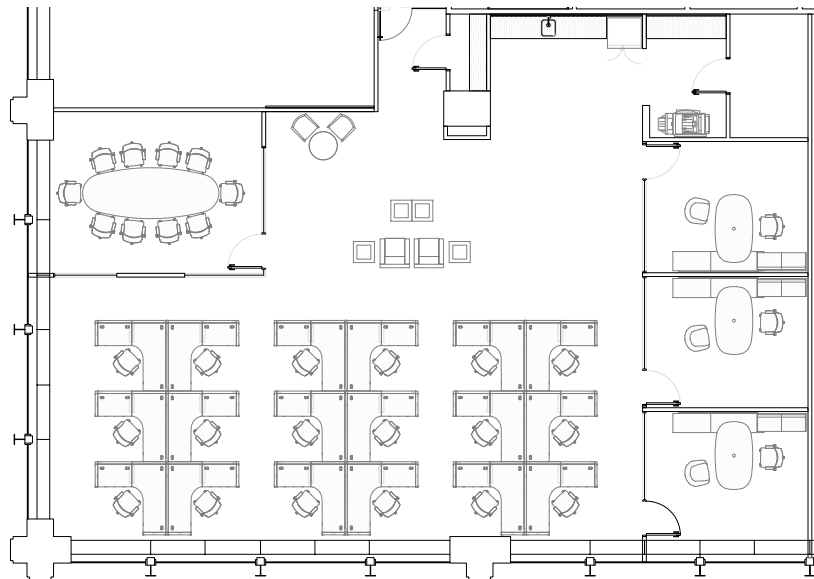

401

NORTH MICHIGAN

AREA AMENITIES

SUITE VIRTUAL TOUR

SUITE LOCATION WITH VIEWS

SUITE 630

3,684 RSF

Headcount: 21 employees

Efficiency: 175 rsf/employee

Workplace

3 private offices
18 workstations

Common

kitchen/copy
reception
telco/storage
conference room

Other

Lake Michigan views

Howard Meyer
312.229.8942
hmeyer.zeller.us