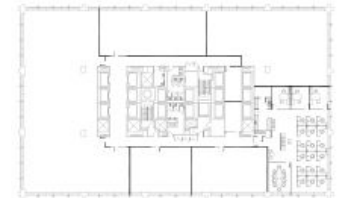

401

NORTH MICHIGAN

AREA AMENITIES

SUITE VIRTUAL TOUR

SUITE LOCATION WITH VIEWS

SUITE 630

3,684 RSF

Headcount: 21 employees

Efficiency: 175 rsf/employee

Workplace

3 private offices
18 workstations

Common

kitchen/copy
reception
telco/storage
conference room

Other

Lake Michigan views

Howard Meyer
312.229.8942
hmeyer.zeller.us