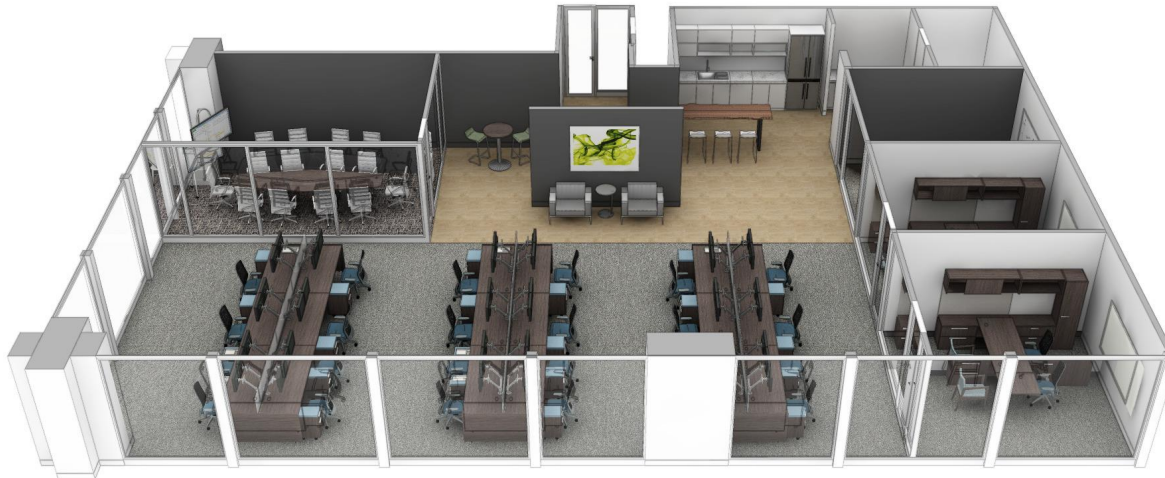

401

NORTH MICHIGAN

AREA AMENITIES

SUITE VIRTUAL TOUR

SUITE LOCATION WITH VIEWS

SUITE 630

3,684 RSF

Headcount: 21 employees

Efficiency: 175 rsf/employee

Workplace

3 private offices
18 workstations

Common

kitchen/copy
reception
telco/storage
conference room

Other

Lake Michigan views

Howard Meyer
312.229.8942
hmeyer.zeller.us