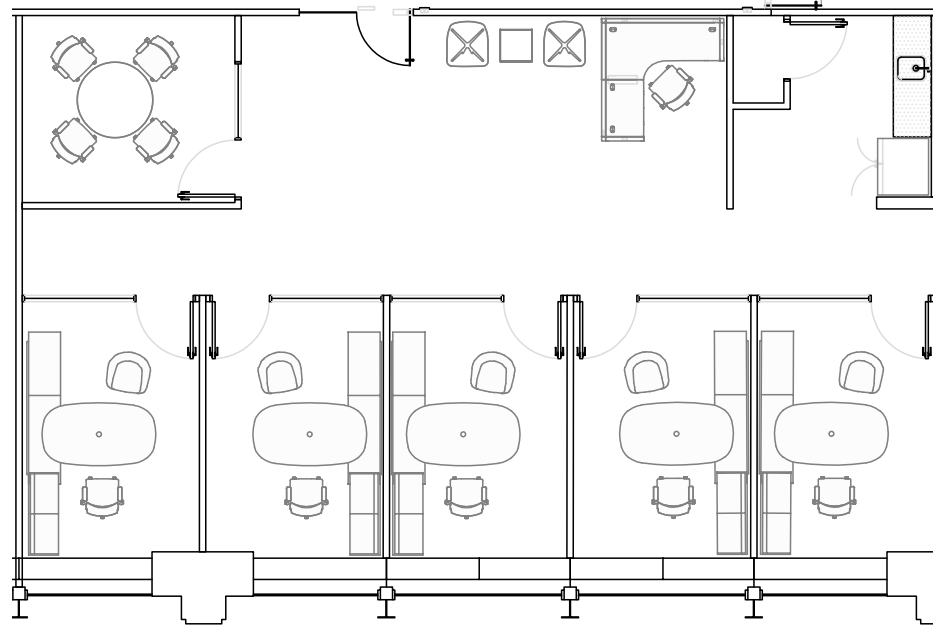

401
NORTH MICHIGAN

SUITE 640
1,773 RSF

Headcount: 7 employees

Efficiency: 253 rsf/employee

Workplace

- 5 private offices
- 2 workstations

Common

- kitchen/copy
- reception
- telco closet
- conference room

Other

- Chicago River views

Howard Meyer
312.229.8970
hmeyer@zeller.us

Erica Marshall
312.229.8942
emarshall@zeller.us

Suite Virtual Tour: <https://my.matterport.com/show/?m=1pAuoAnbGuT&brand=0>

Building Website: <https://zeller.us/401nmichigan/>