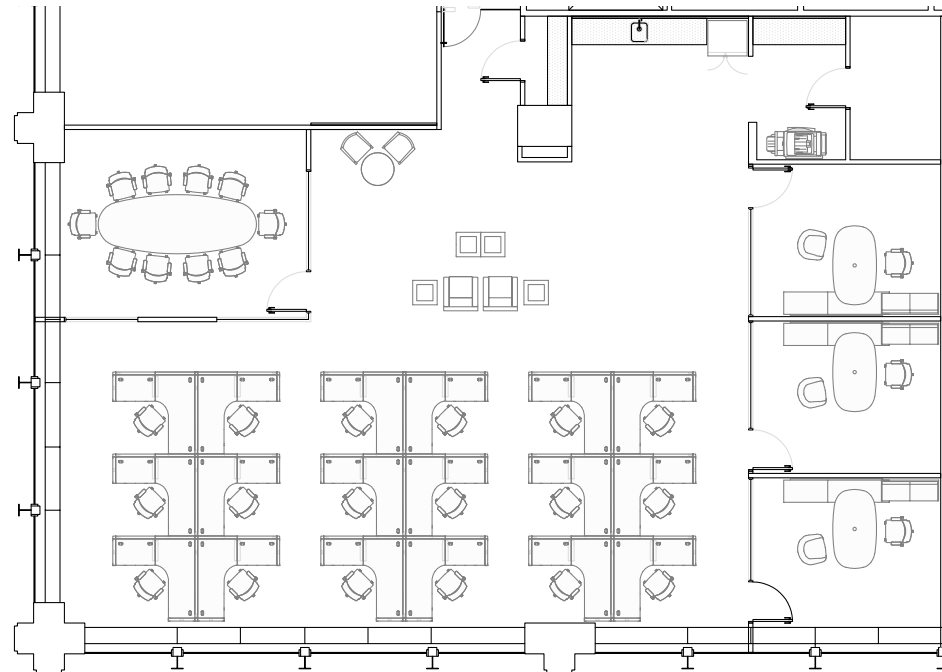

401
NORTH MICHIGAN

SUITE 630
3,684 RSF

Headcount: 21 employees

Efficiency: 175 rsf/employee

Workplace

3 private offices
18 workstations

Common

kitchen/copy
reception
telco closet
conference room

Other

Lake Michigan views

Howard Meyer
312.229.8970
hmeyer@zeller.us

Erica Marshall
312.229.8942
emarshall@zeller.us

Suite Virtual Tour: <https://my.matterport.com/show/?m=af9p9WmhK5t>

Building Website: <https://zeller.us/401nmichigan/>