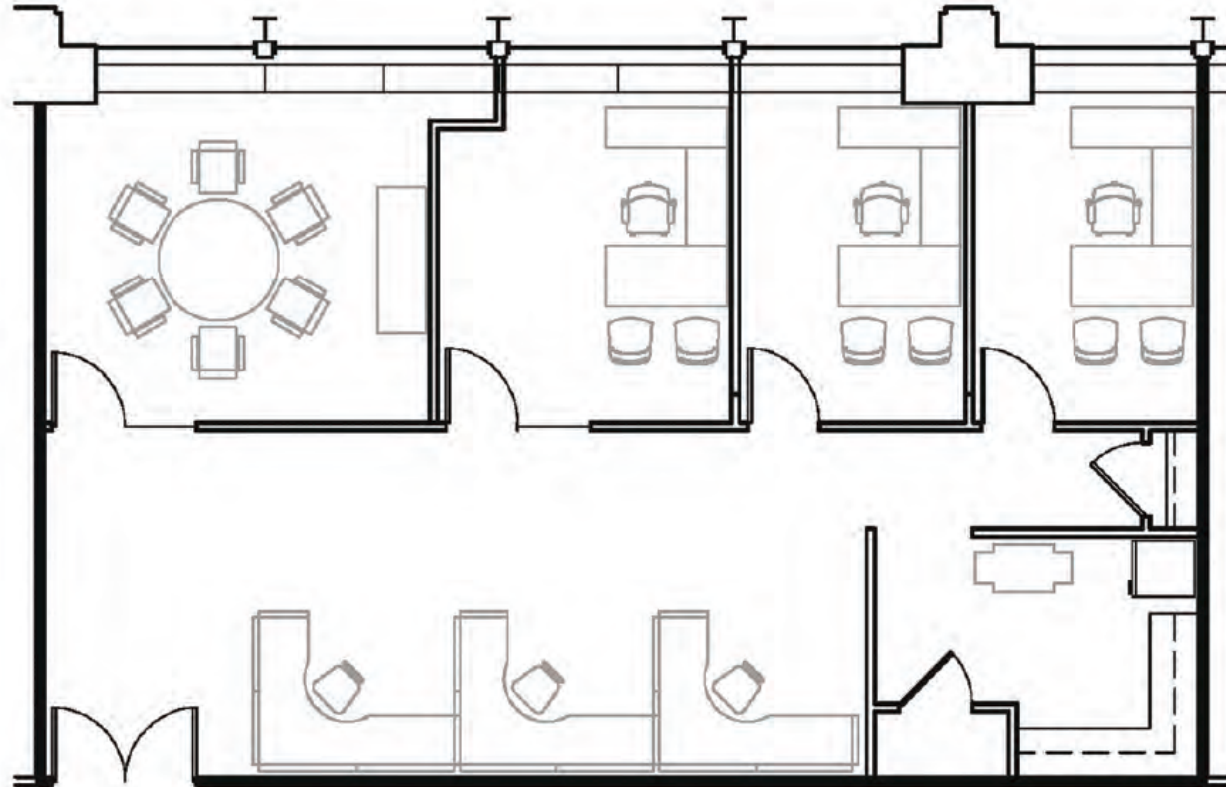

401

NORTH MICHIGAN

SUITE 1810

1,712 RSF

Headcount: 6 employees

Efficiency: 286 rsf/employee

Workplace

- 3 private offices
- 3 workstations

Common

- kitchen/copy
- telco closet
- conference room

Other

- Michigan Avenue views

Howard Meyer
312.229.8970
hmeyer@zeller.us

Erica Marshall
312.229.8942
emarshall@zeller.us