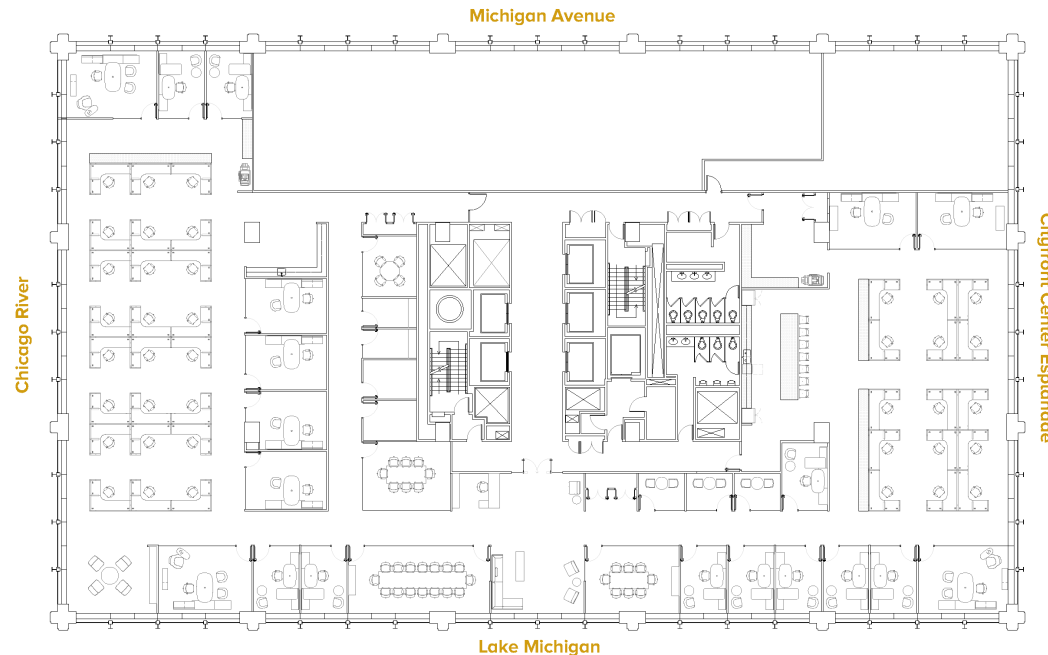

401
NORTH MICHIGAN

Suite 3200

17,198 RSF

Headcount: 59 employees
Efficiency: 291 rsf/employee

Workplace
19 private offices
40 workstations

Common
4 conference rooms
2 huddle areas
5 phone booths
kitchen / copy
telco & storage rooms

Other
elevator ID
Lake Michigan, Chicago River,
& city views

Speculative design
Space in shell condition

Suite Virtual Tour: <https://my.matterport.com/show/?m=3fQSHF7TX15>

Howard Meyer
312.229.8942
hmeyer@zeller.us