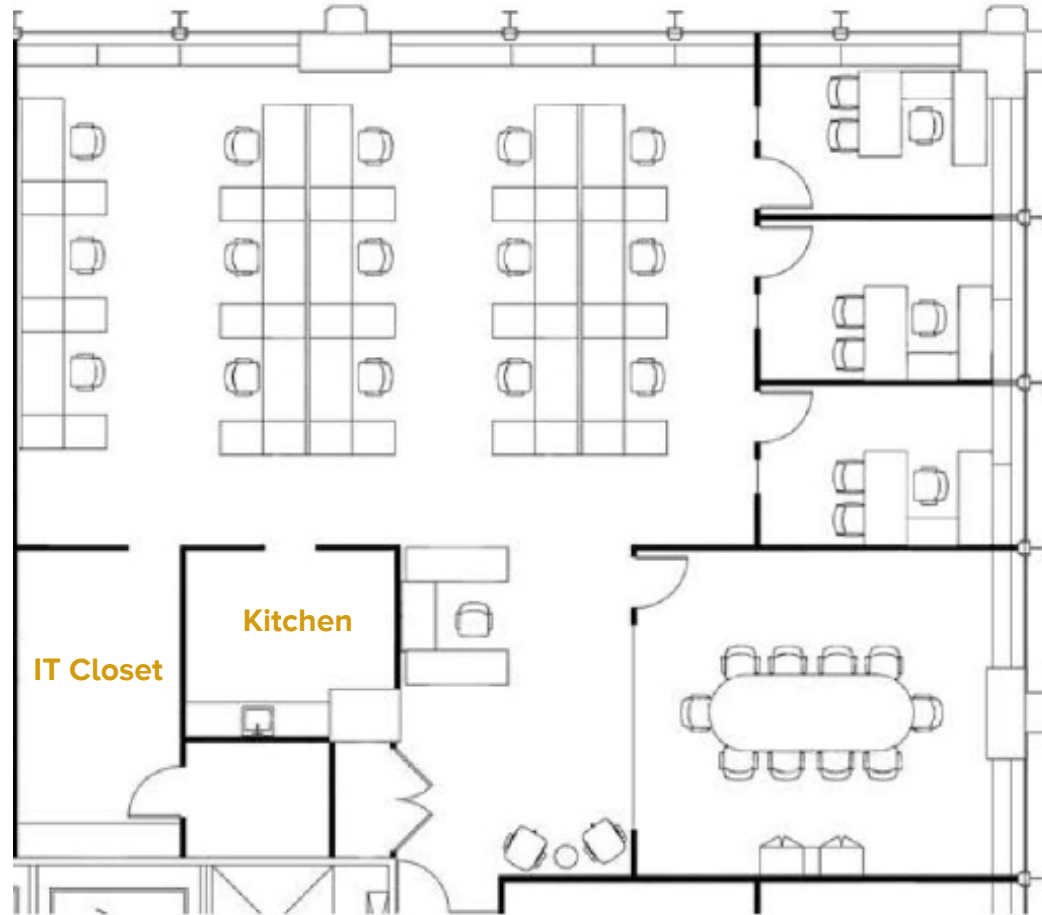

401
NORTH MICHIGAN

SUITE 1910
3,483 RSF

Headcount: 19 employees

Efficiency: 183 rsf/employee

Workplace

3 private offices
16 workstations

Common

kitchen/copy
telco closet- 2.5 tons supplemental AC
1 conference room

Other

corner location
furniture available

Howard Meyer
312.229.8970
hmeyer@zeller.us

Erica Marshall
312.229.8942
emarshall@zeller.us

Building Website: <https://zeller.us/401nmichigan/>