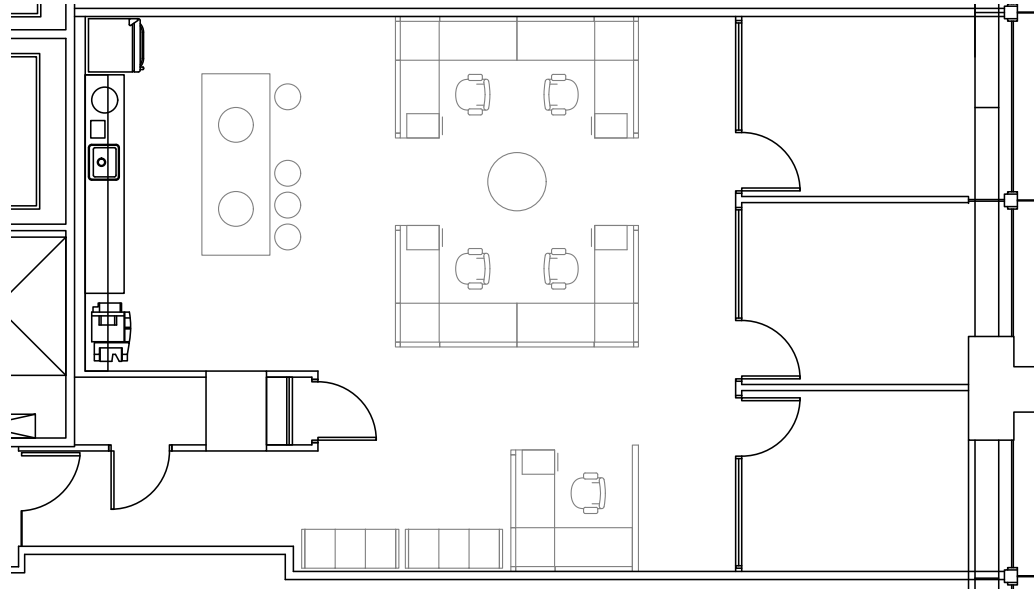

### Common

- 1 kitchen
- 1 IT / server room

### Other

- open loft style with  
11' 9" ceiling heights

**Howard Meyer**

312.229.8970

hmeyer@zeller.us

**Erica Marshall**

312.229.8942

emarshall@zeller.us