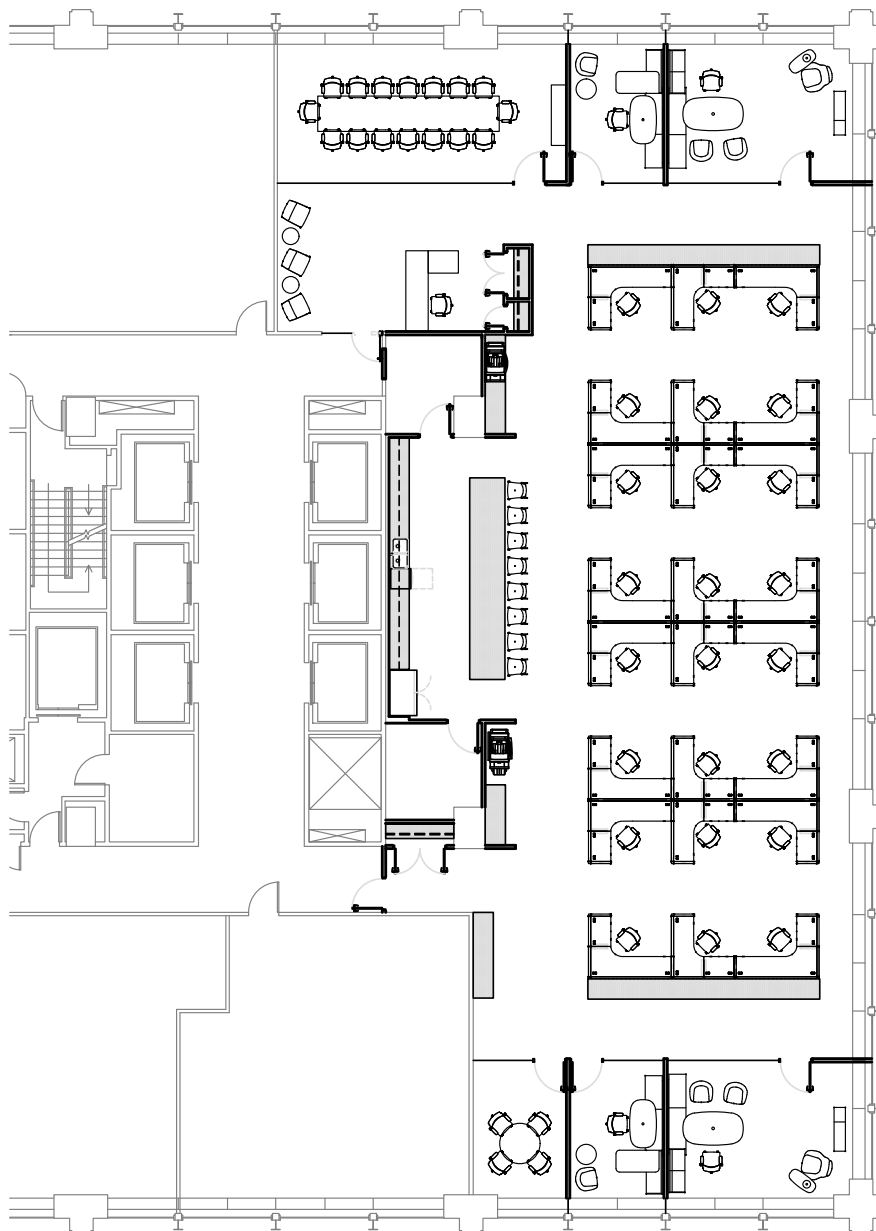

401  
NORTH MICHIGAN

SUITE 1650  
7,088 RSF

Headcount: 30 employees

Efficiency: 233 rsf/employee

Workplace

- 5 private offices
- 25 workstations

Common

- kitchen/copy
- reception
- telco closet
- conference room
- huddle room

Other

- elevator identity
- Michigan Ave. & Chicago River views
- Lake Michigan views

Howard Meyer  
312.229.8970  
hmeyer@zeller.us

Erica Marshall  
312.229.8942  
emarshall@zeller.us