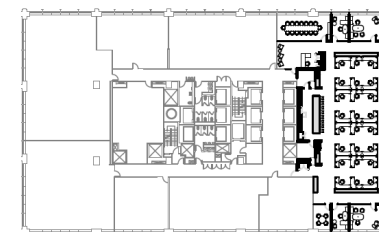

401  
NORTH MICHIGAN

SUITE 1650  
7,088 RSF

Headcount: 30 employees

Efficiency: 233 rsf/employee

Workplace

- 5 private offices
- 25 workstations

Common

- kitchen/copy
- reception
- telco closet
- conference room
- huddle room

Other

- elevator identity
- Michigan Ave. & Chicago River views
- Lake Michigan views

Howard Meyer  
312.229.8970  
hmeyer@zeller.us

Erica Marshall  
312.229.8942  
emarshall@zeller.us