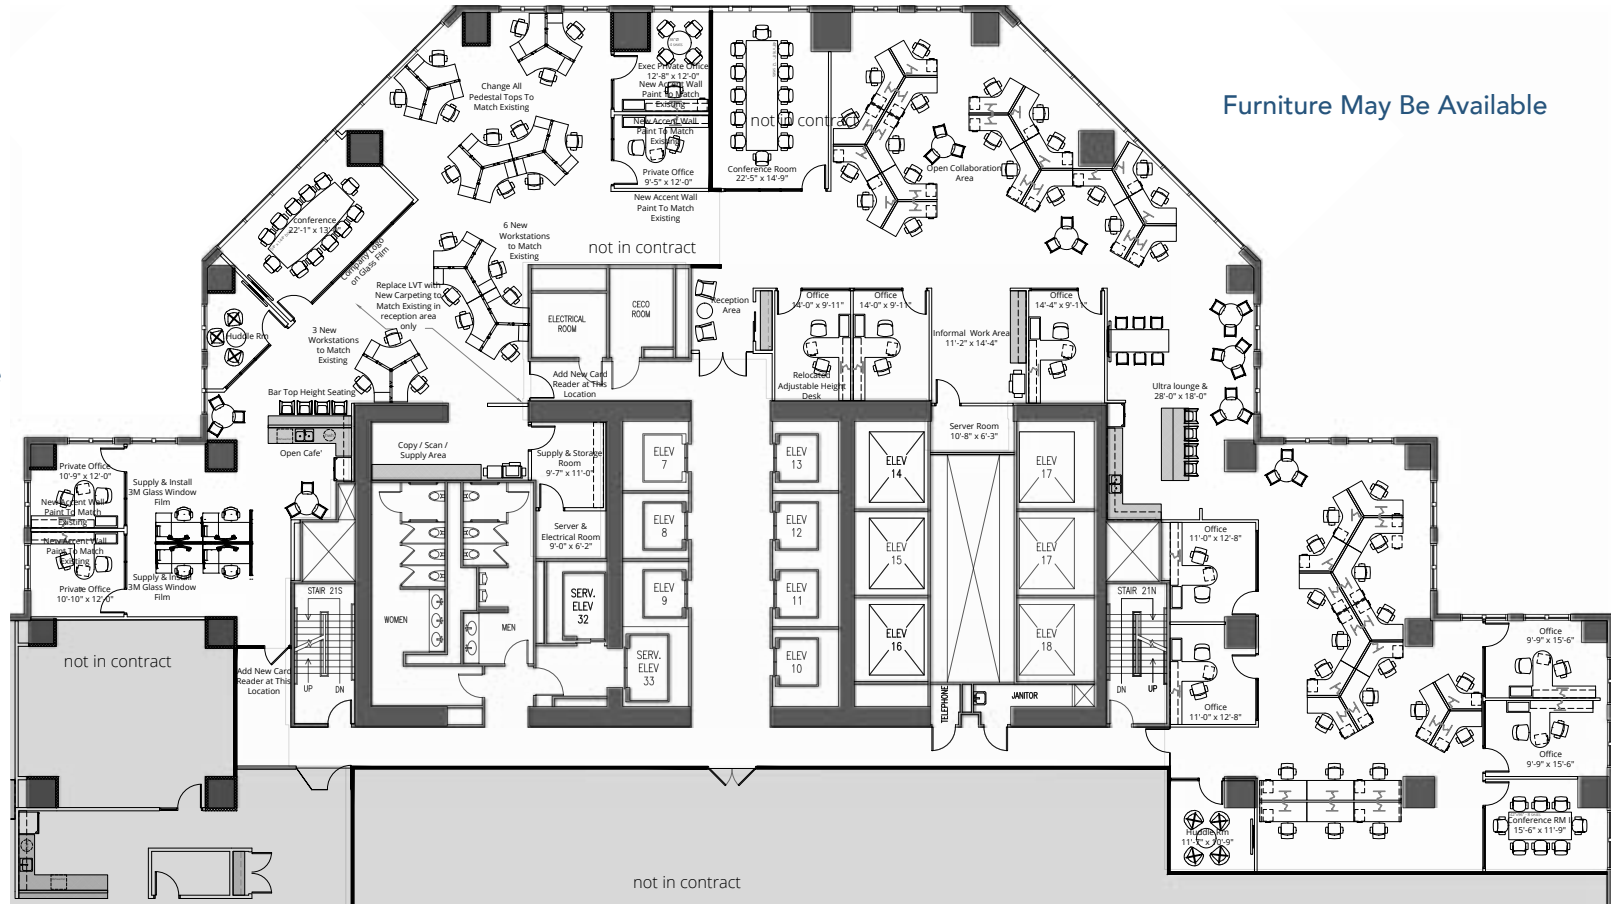

SUITE 2030

12,144 RSF

Headcount: 75
Efficiency: 162 RSF/Workspace

[CLICK HERE](#)
To Experience 311

Furniture May Be Available

Workspace

Private Offices:	9
Benching:	10
Workstations (120's):	56

Common

Conference/Huddle:	4
Kitchen	
Copy/Workroom	
IT Room	