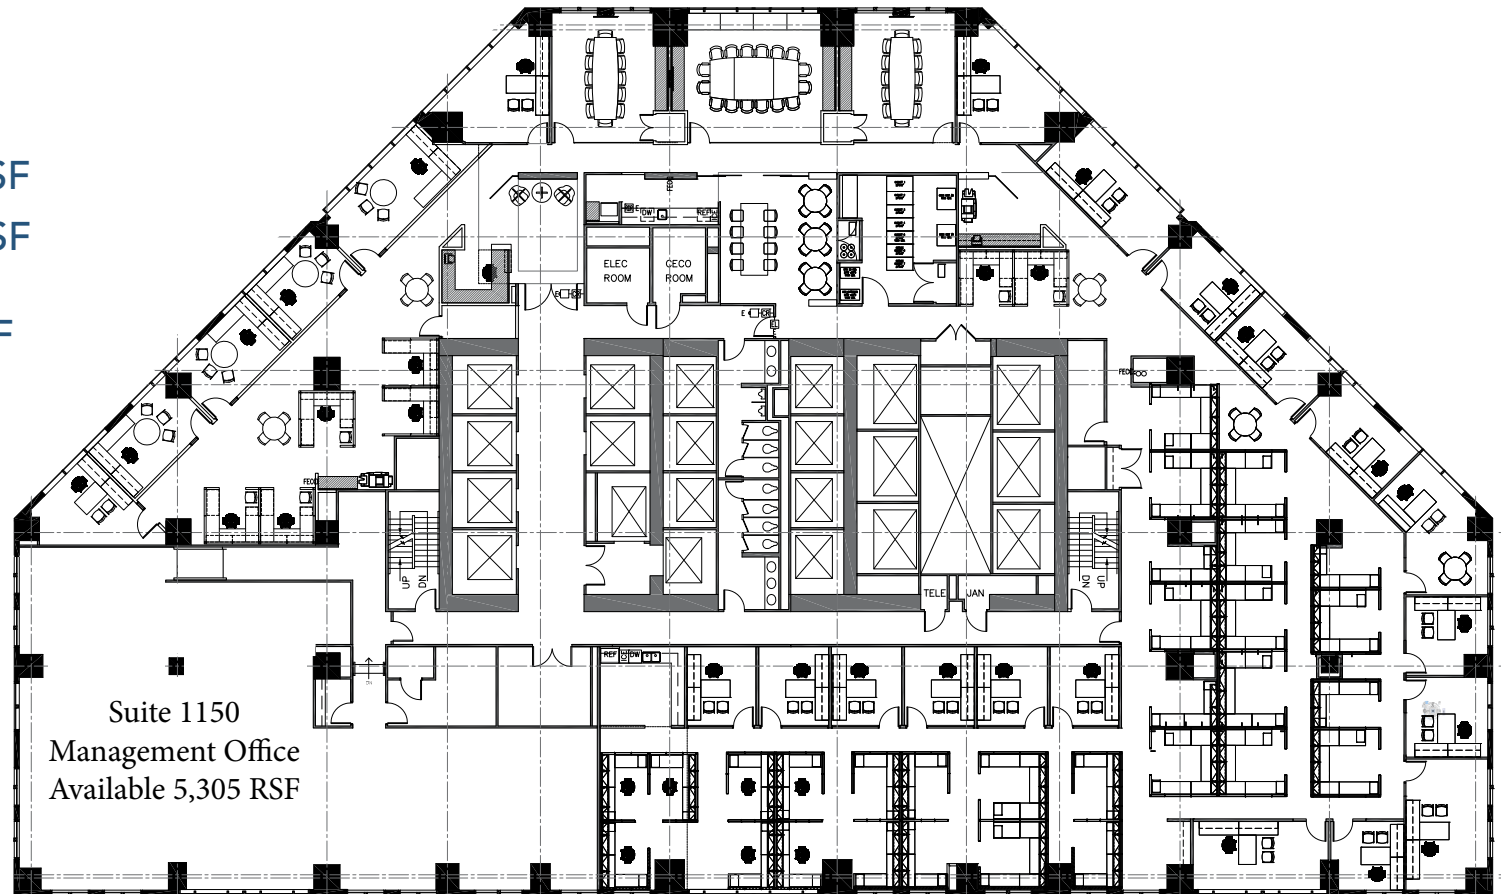

SUITE 1100: 18,207 RSF

SUITE 1150: 5,305 RSF

11th Floor: 23,512 RSF

[CLICK HERE](#)  
To Experience 311

Suite 1150  
Management Office  
Available 5,305 RSF