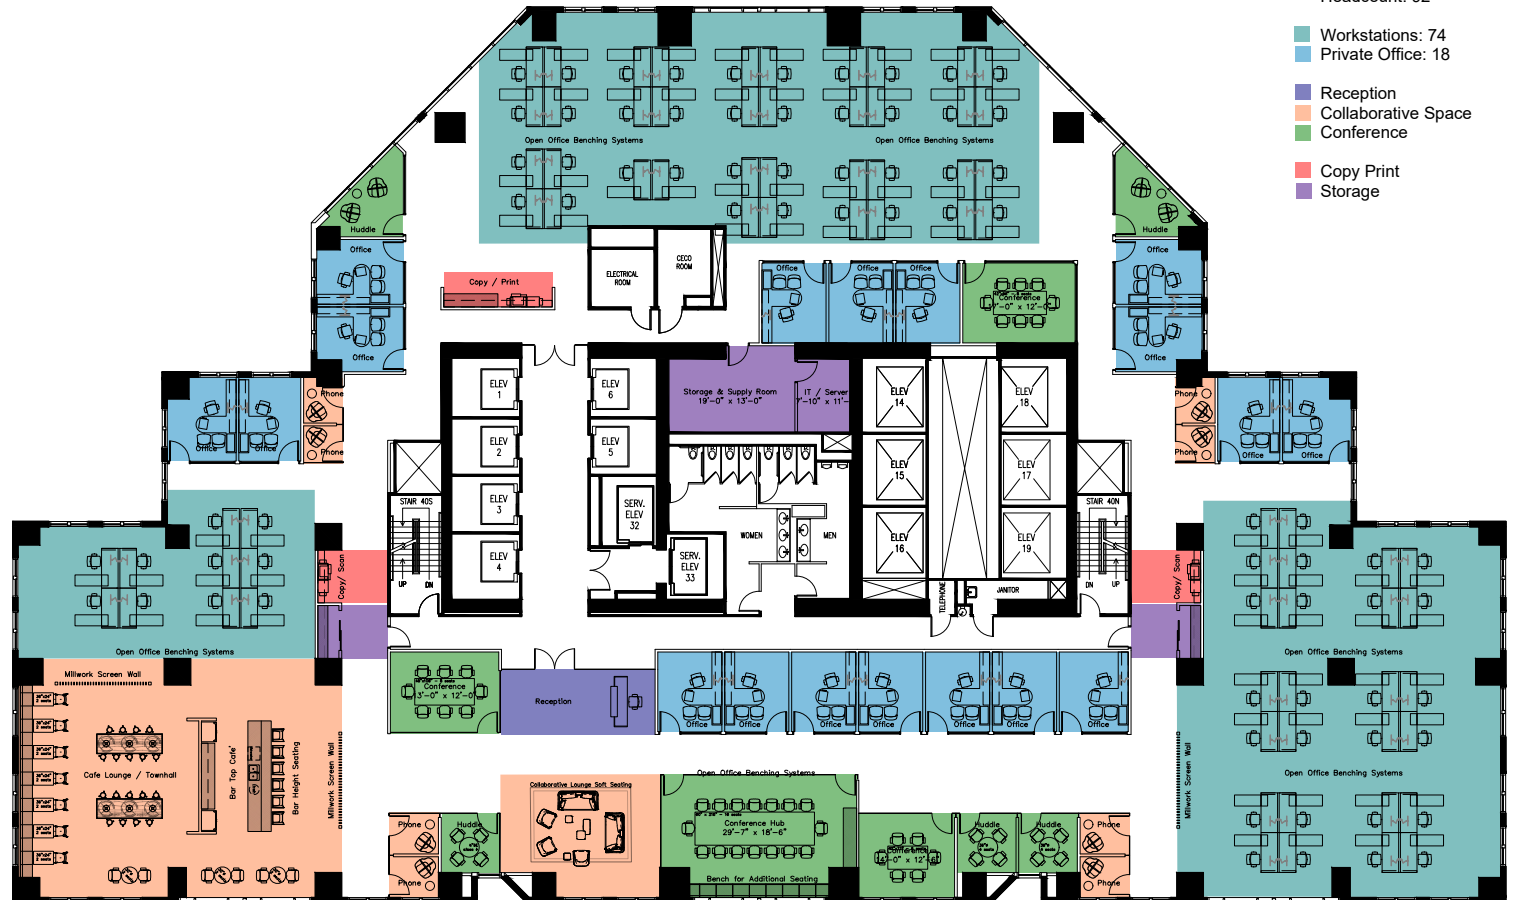

SUITE 4100

22,782 RSF

[CLICK HERE
To View Sample
Full Floor](#)

[CLICK HERE
To Experience 311](#)

Michael Lirtzman
(312) 612-5933
michael.lirtzman@colliers.com

Marina Zelenkova
(312) 777-2638
marina.zelenkova@colliers.com

CREATIVE MARKETING PLAN

[CLICK HERE
To View Sample
Full Floor](#)

[CLICK HERE
To Experience 311](#)

Michael Lirtzman
(312) 612-5933
michael.lirtzman@colliers.com

Marina Zelenkova
(312) 777-2638
marina.zelenkova@colliers.com

- Headcount: 92
- Workstations: 74
 - Private Office: 18
 - Reception
 - Collaborative Space
 - Conference
 - Copy Print
 - Storage

TRADITIONAL MARKETING PLAN

[CLICK HERE To View Sample Full Floor](#)

[CLICK HERE To Experience 311](#)