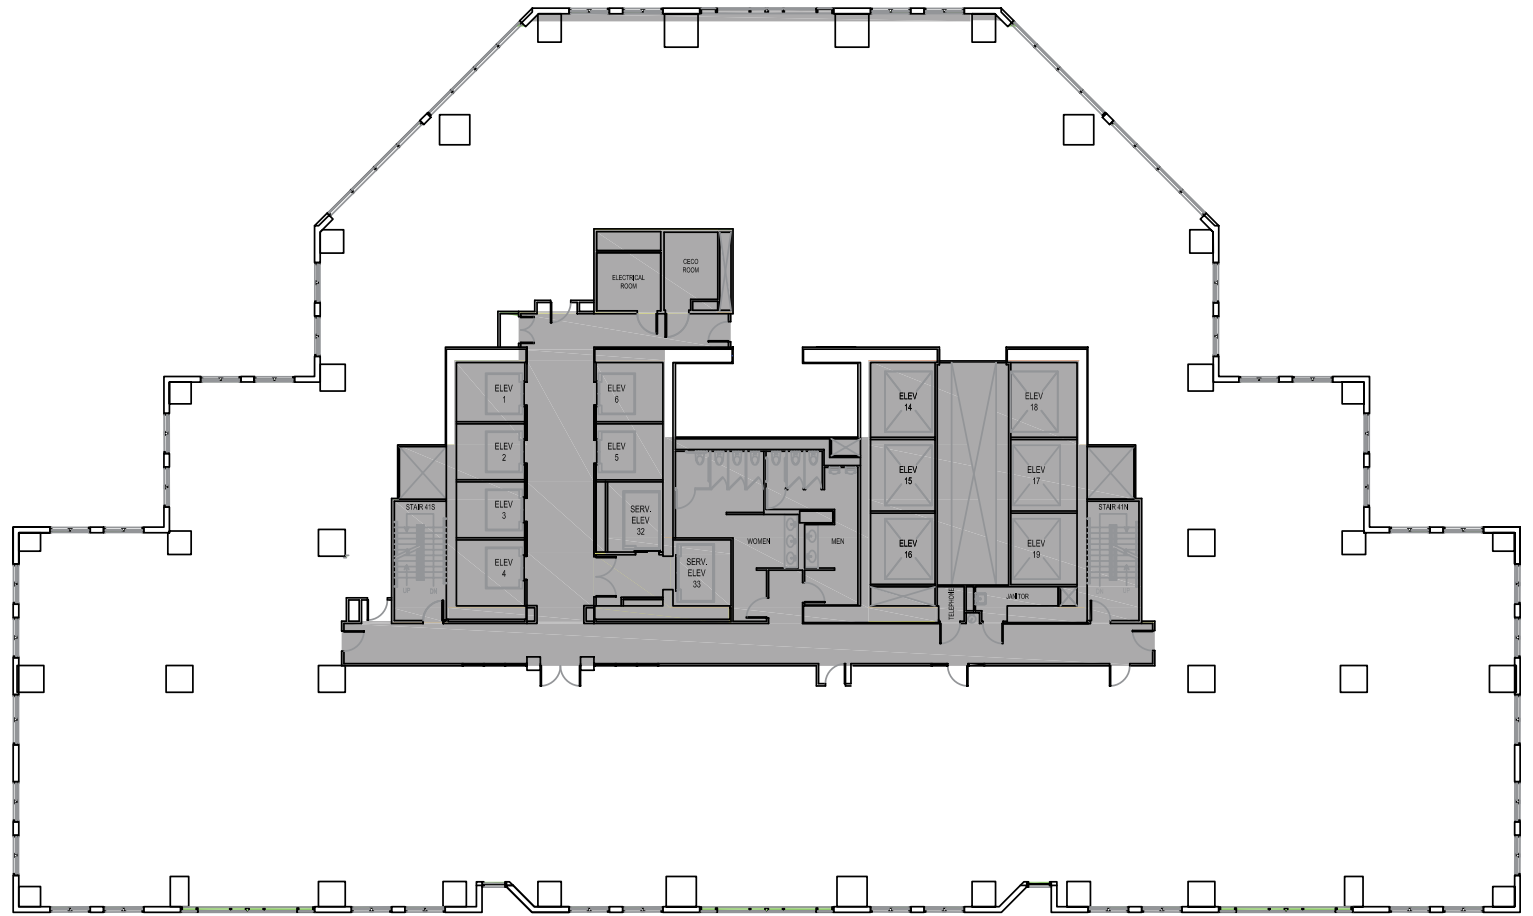

SUITE 4100

22,782 RSF

[CLICK HERE
To View Sample
Full Floor](#)

[CLICK HERE
To Experience 311](#)

Michael Lirtzman
(312) 612-5933
michael.lirtzman@colliers.com

Marina Zelenkova
(312) 777-2638
marina.zelenkova@colliers.com

- Headcount: 92
- Workstations: 74
 - Private Office: 18
 - Reception
 - Collaborative Space
 - Conference
 - Copy Print
 - Storage

TRADITIONAL MARKETING PLAN

[CLICK HERE To View Sample Full Floor](#)

[CLICK HERE To Experience 311](#)