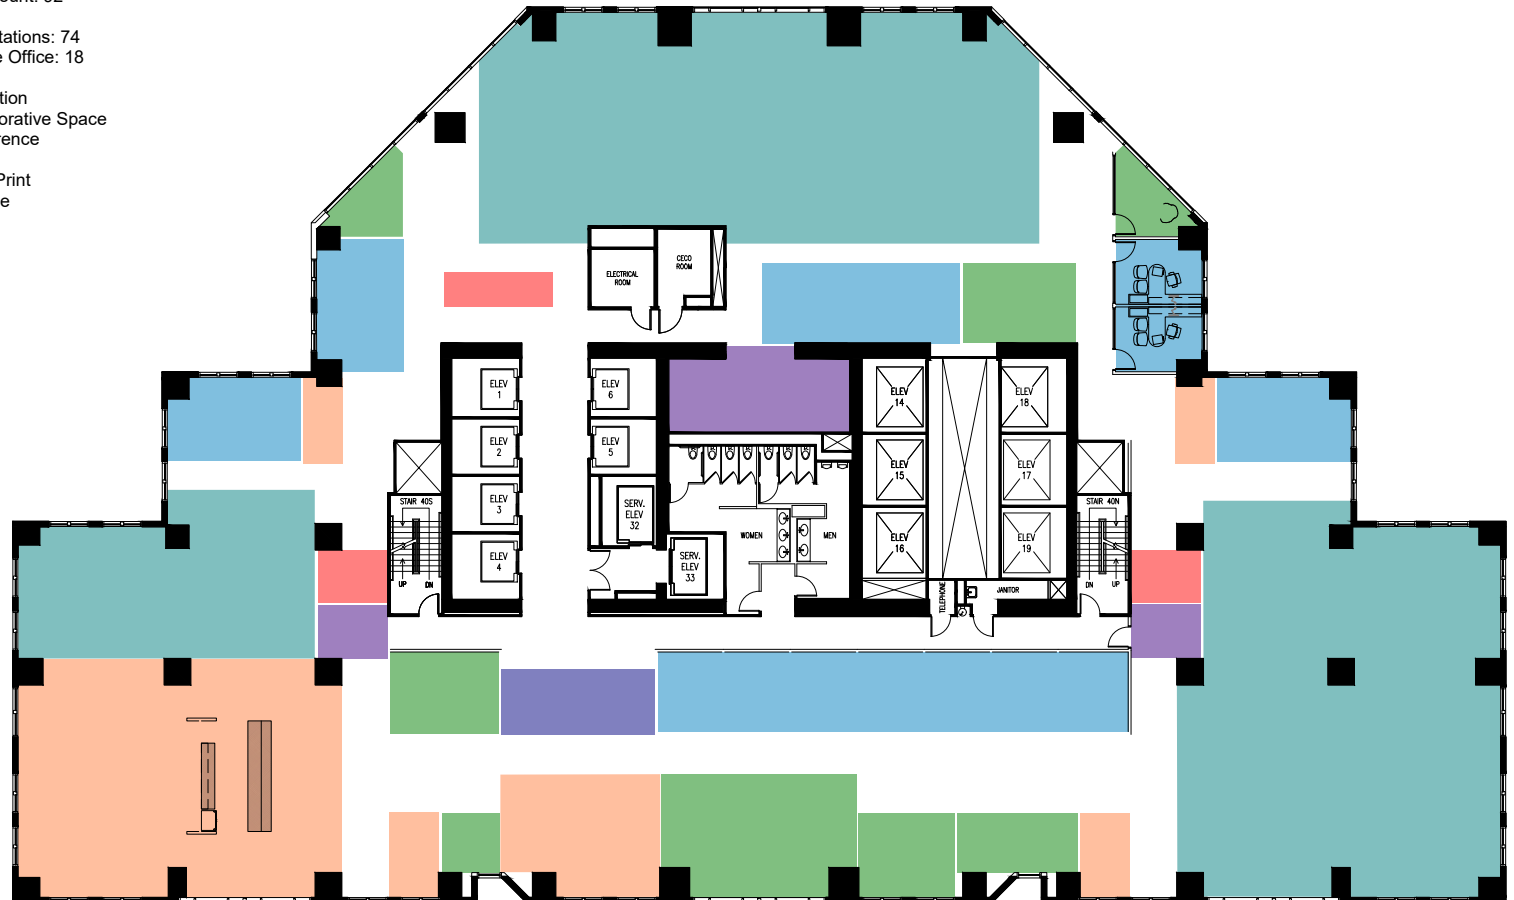

SUITE 4000

22,875 RSF

[CLICK HERE](#)
To View Sample
Full Floor

[CLICK HERE](#)
To Experience 311

Michael Lirtzman
(312) 612-5933
michael.lirtzman@colliers.com

Marina Zelenkova
(312) 777-2638
marina.zelenkova@colliers.com

Seatcount: 92

Forkstations: 74
Private Office: 18

Exception
Collaborative Space
Conference

Copy Print
Storage

[CLICK HERE
To View Sample
Full Floor](#)

[CLICK HERE
To Experience 311](#)

Michael Lirtzman
(312) 612-5933
michael.lirtzman@colliers.com