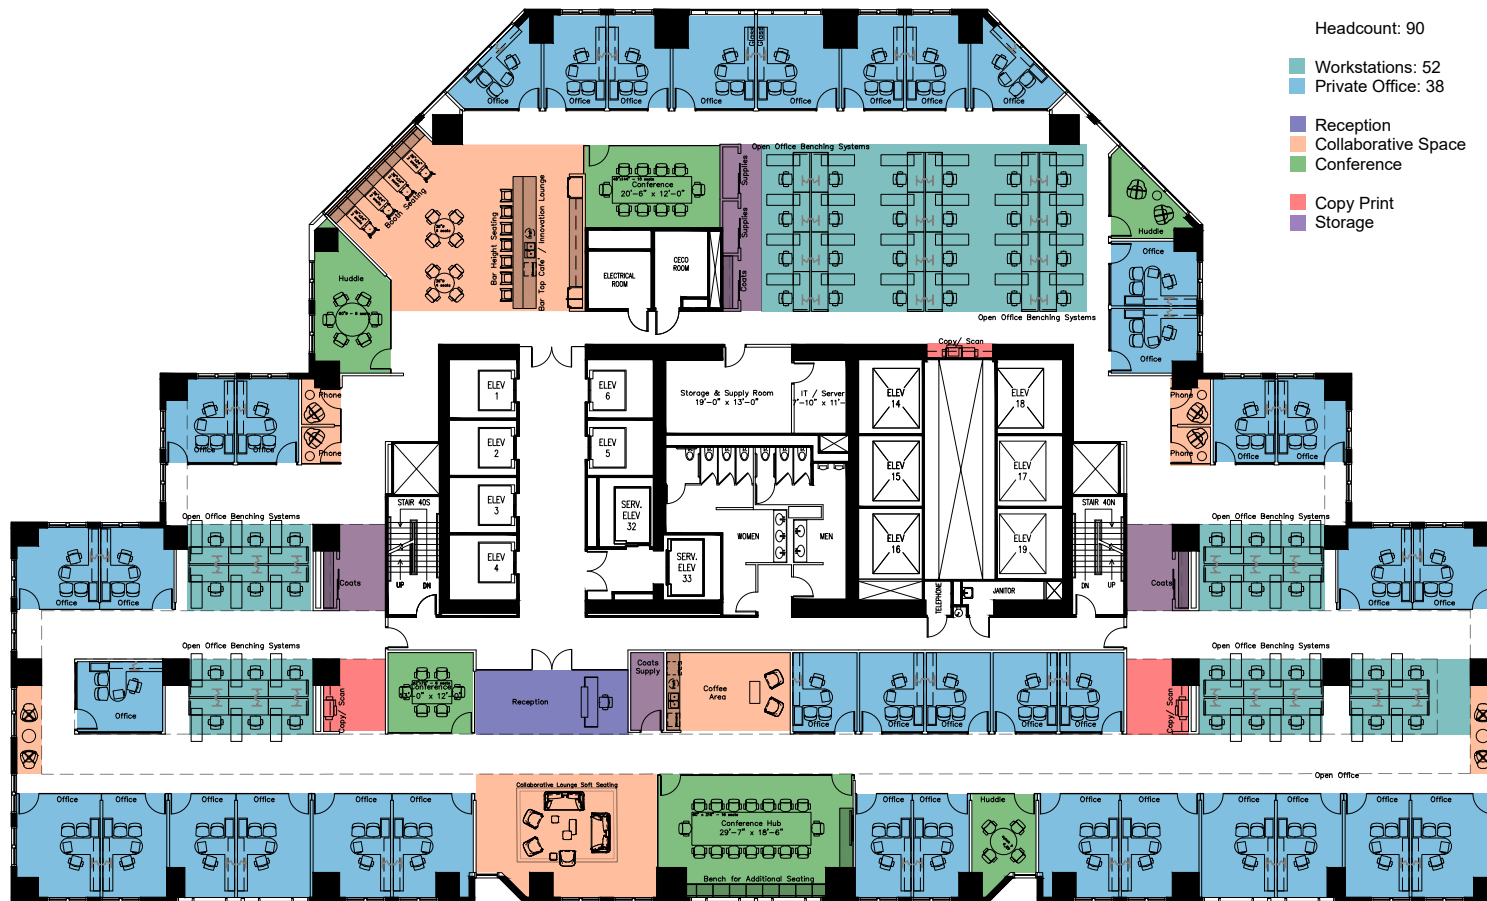

1. Headcount: 90
2. Workstations: 52
   - Private Office: 38
   - Reception
   - Collaborative Space
   - Conference
   - Copy Print Storage