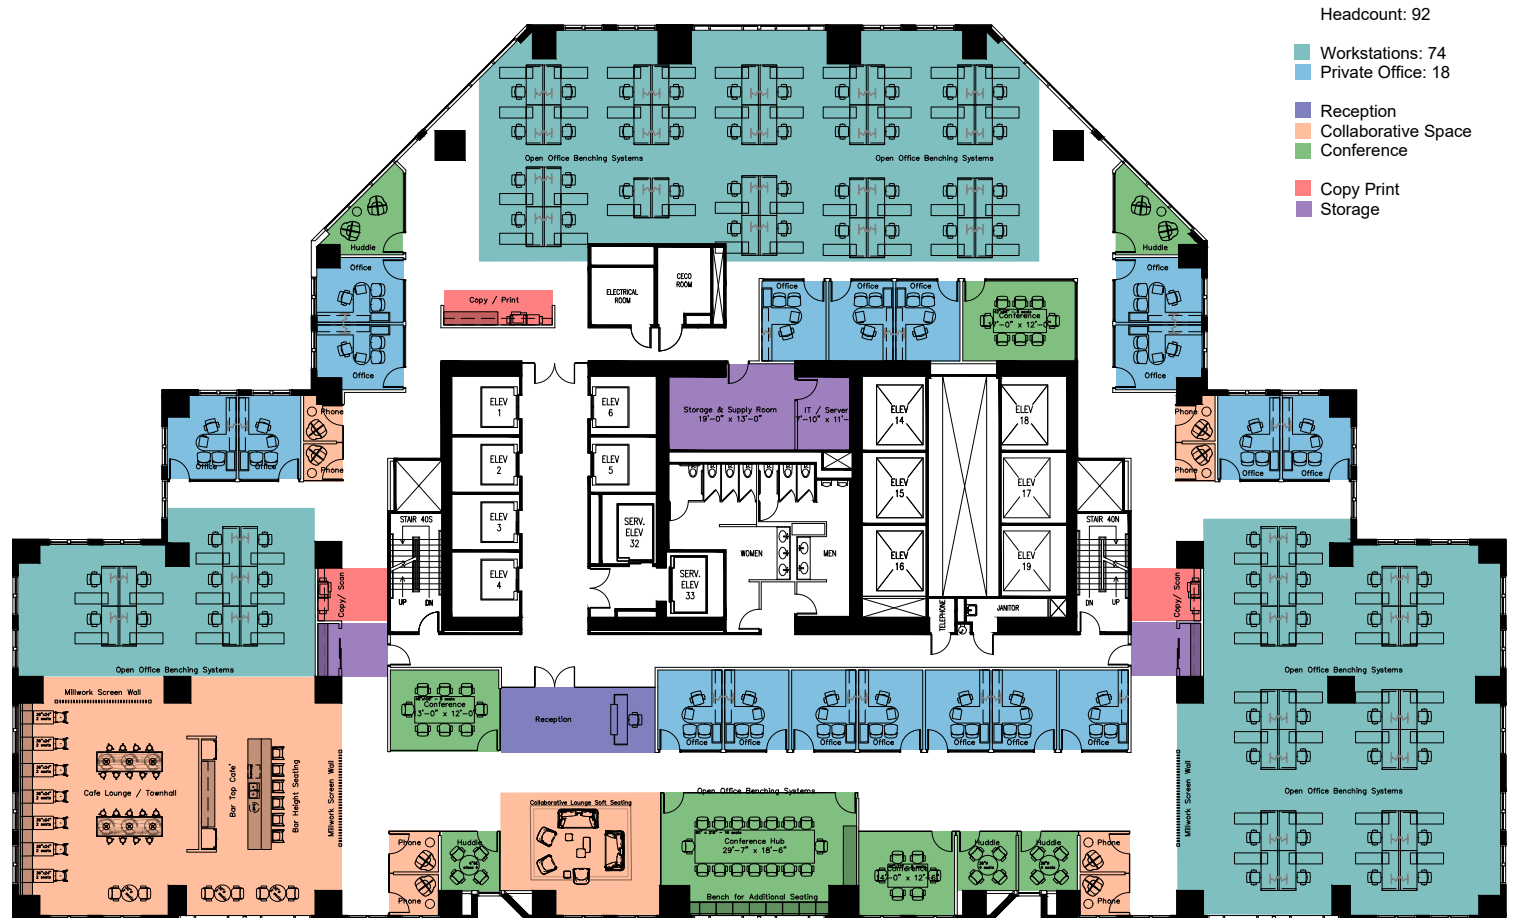

## SUITE 3600

23,033 RSF

[CLICK HERE To View Sample Full Floor](#)

[CLICK HERE To Experience 311](#)

Michael Lirtzman  
 (312) 612-5933  
 michael.lirtzman@colliers.com

Marina Zelenkova  
 (312) 777-2638  
 marina.zelenkova@colliers.com

# CREATIVE MARKETING PLAN

[CLICK HERE  
To View Sample  
Full Floor](#)

[CLICK HERE  
To Experience 311](#)

Michael Lirtzman  
(312) 612-5933  
michael.lirtzman@colliers.com

Marina Zelenkova  
(312) 777-2638  
marina.zelenkova@colliers.com

- Headcount: 90
- Workstations: 52
  - Private Office: 38
  - Reception
  - Collaborative Space
  - Conference
  - Copy Print Storage