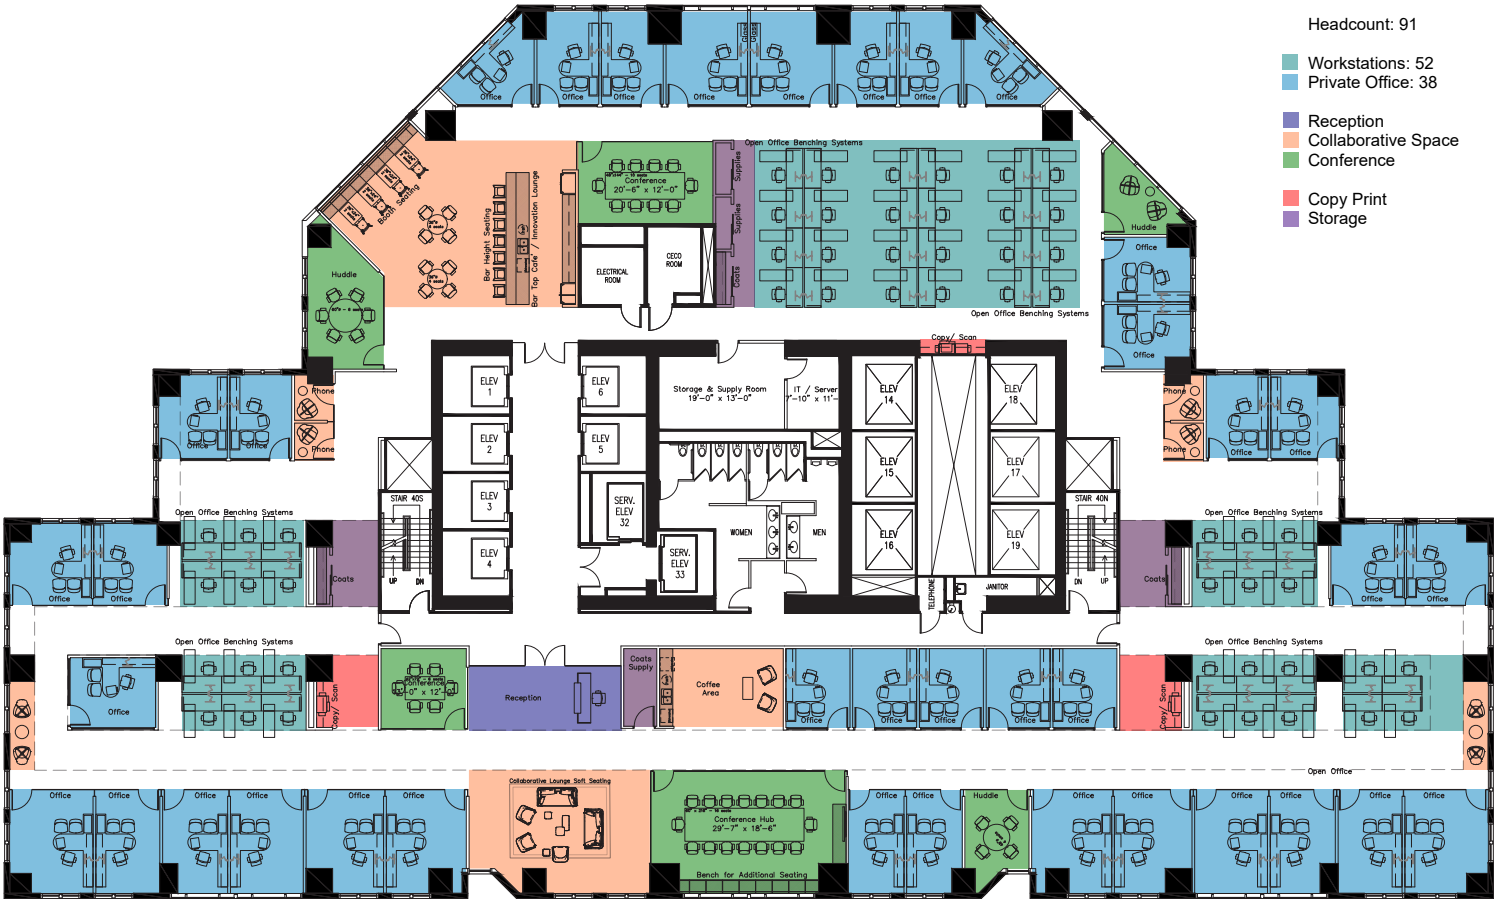

## SUITE 4100

22,782 RSF

[CLICK HERE](#)  
To View Sample  
Full Floor

[CLICK HERE](#)  
To Experience 311

Mark Gunderson  
(312) 819-1263  
mark.gunderson@cushwake.com

Jack McKinney, Jr.  
(312) 819-4404  
jack.mckinneyjr@cushwake.com

# CREATIVE MARKETING PLAN Floors 32-42

[CLICK HERE  
To View Sample  
Full Floor](#)

[CLICK HERE  
To Experience 311](#)

Mark Gunderson  
(312) 819-1263  
mark.gunderson@cushwake.com

Jack McKinney, Jr.  
(312) 819-4404  
jack.mckinneyjr@cushwake.com

# TRADITIONAL MARKETING PLAN Floors 32-42

[CLICK HERE  
To View Sample  
Full Floor](#)

[CLICK HERE  
To Experience 311](#)

Mark Gunderson  
(312) 819-1263  
mark.gunderson@cushwake.com

Jack McKinney, Jr.  
(312) 819-4404  
jack.mckinneyjr@cushwake.com