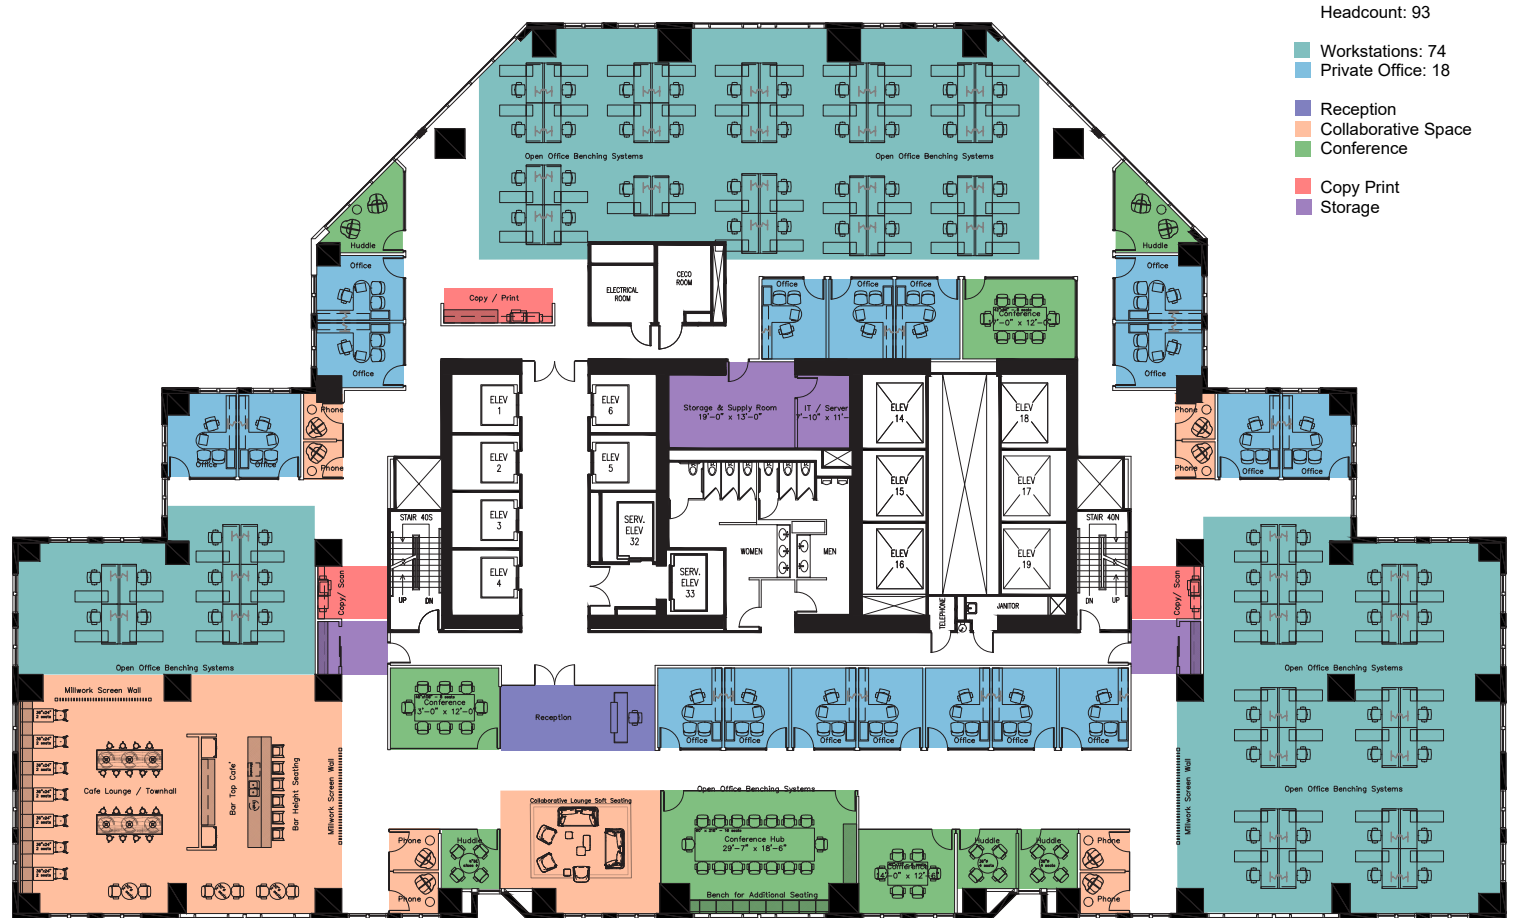

## SUITE 4100

22,782 RSF

[CLICK HERE](#)  
To View Sample  
Full Floor

[CLICK HERE](#)  
To Experience 311

Mark Gunderson  
(312) 819-1263  
mark.gunderson@cushwake.com

Jack McKinney, Jr.  
(312) 819-4404  
jack.mckinneyjr@cushwake.com

# CREATIVE MARKETING PLAN Floors 32-42

[CLICK HERE  
To View Sample  
Full Floor](#)

[CLICK HERE  
To Experience 311](#)

Mark Gunderson  
(312) 819-1263  
mark.gunderson@cushwake.com

Jack McKinney, Jr.  
(312) 819-4404  
jack.mckinneyjr@cushwake.com