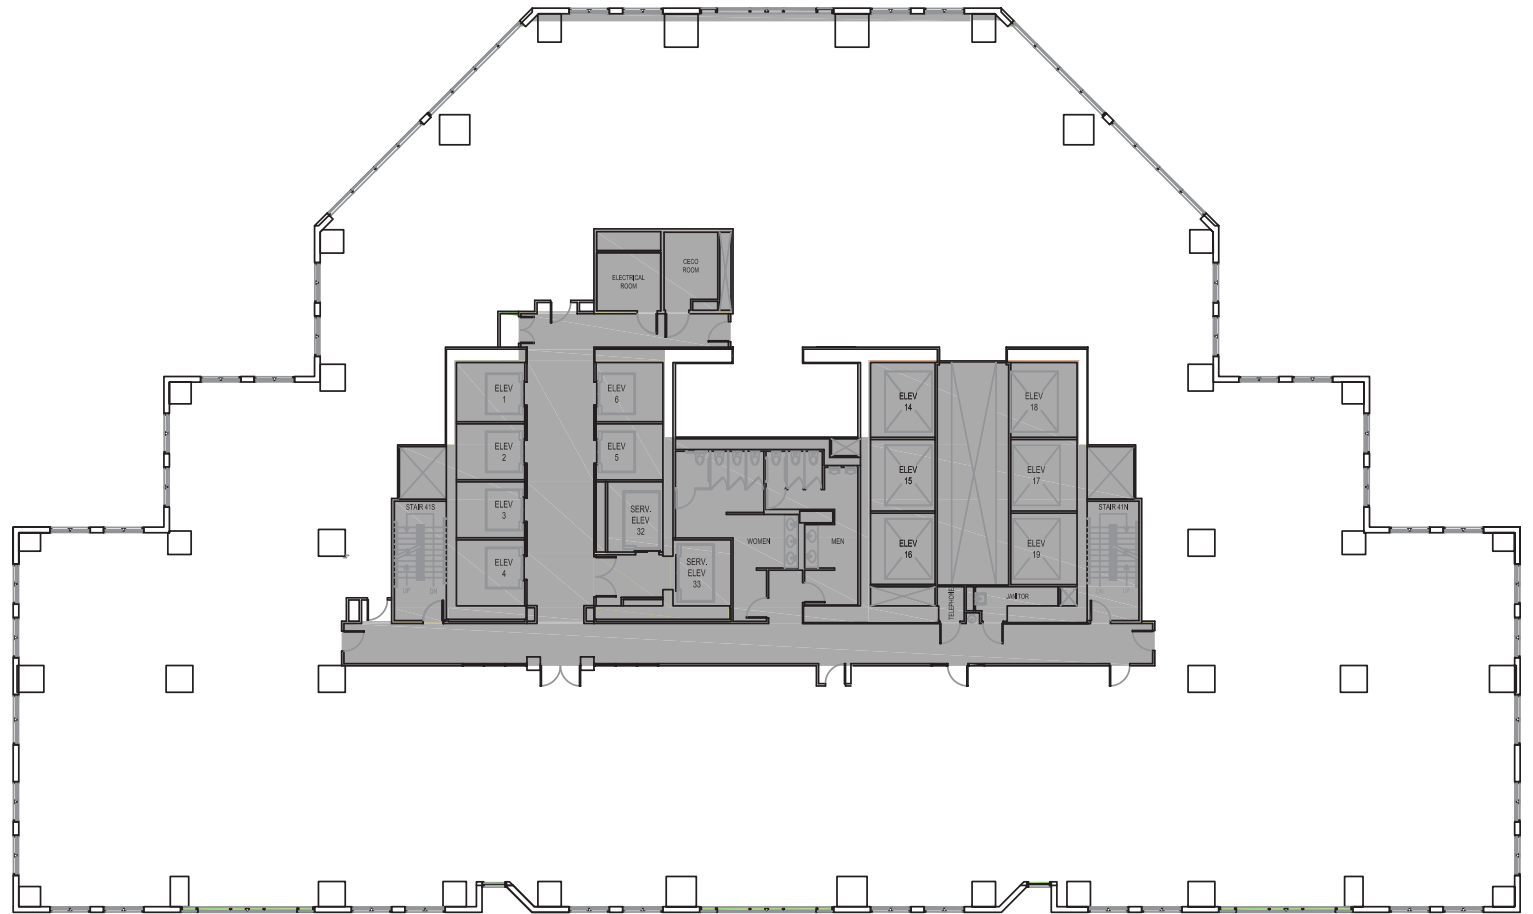

## SUITE 4100

22,782 RSF

[CLICK HERE](#)  
To View Sample  
Full Floor

[CLICK HERE](#)  
To Experience 311

Mark Gunderson  
(312) 819-1263  
mark.gunderson@cushwake.com

Jack McKinney, Jr.  
(312) 819-4404  
jack.mckinneyjr@cushwake.com

# CREATIVE MARKETING PLAN Floors 32-42

[CLICK HERE  
To View Sample  
Full Floor](#)

[CLICK HERE  
To Experience 311](#)

Mark Gunderson  
(312) 819-1263  
mark.gunderson@cushwake.com

Jack McKinney, Jr.  
(312) 819-4404  
jack.mckinneyjr@cushwake.com