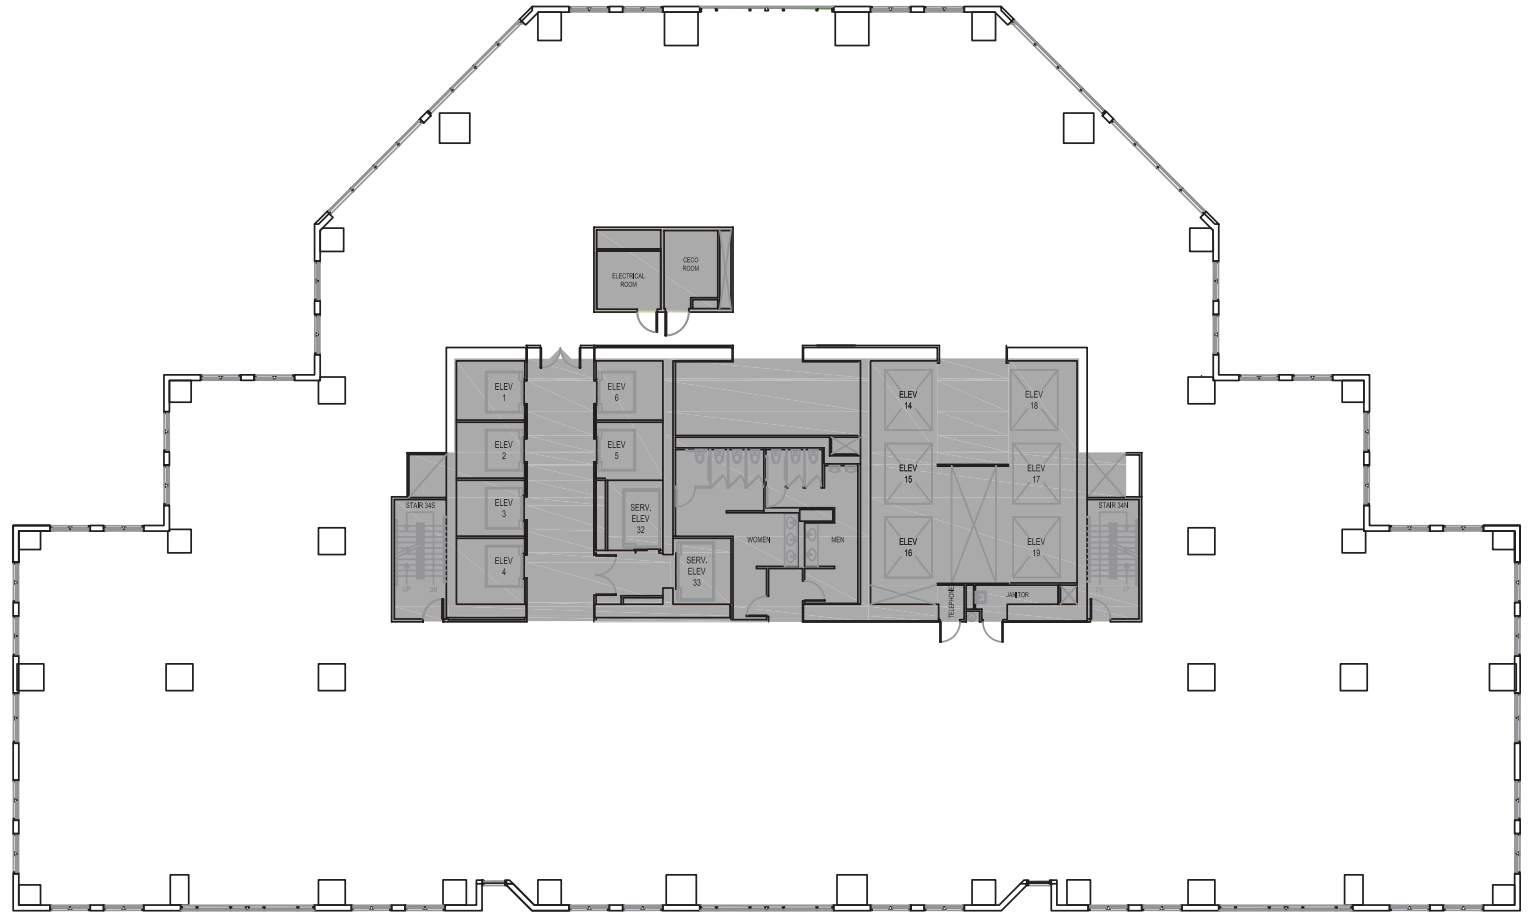

## SUITE 3400

23,107 RSF

[CLICK HERE](#)  
To View Sample  
Full Floor

[CLICK HERE](#)  
To Experience 311

Mark Gunderson  
(312) 819-1263  
mark.gunderson@cushwake.com

Jack McKinney, Jr.  
(312) 819-4404  
jack.mckinneyjr@cushwake.com

# CREATIVE MARKETING PLAN Floors 32-42

[CLICK HERE  
To View Sample  
Full Floor](#)

[CLICK HERE  
To Experience 311](#)

Mark Gunderson  
(312) 819-1263  
mark.gunderson@cushwake.com

Jack McKinney, Jr.  
(312) 819-4404  
jack.mckinneyjr@cushwake.com