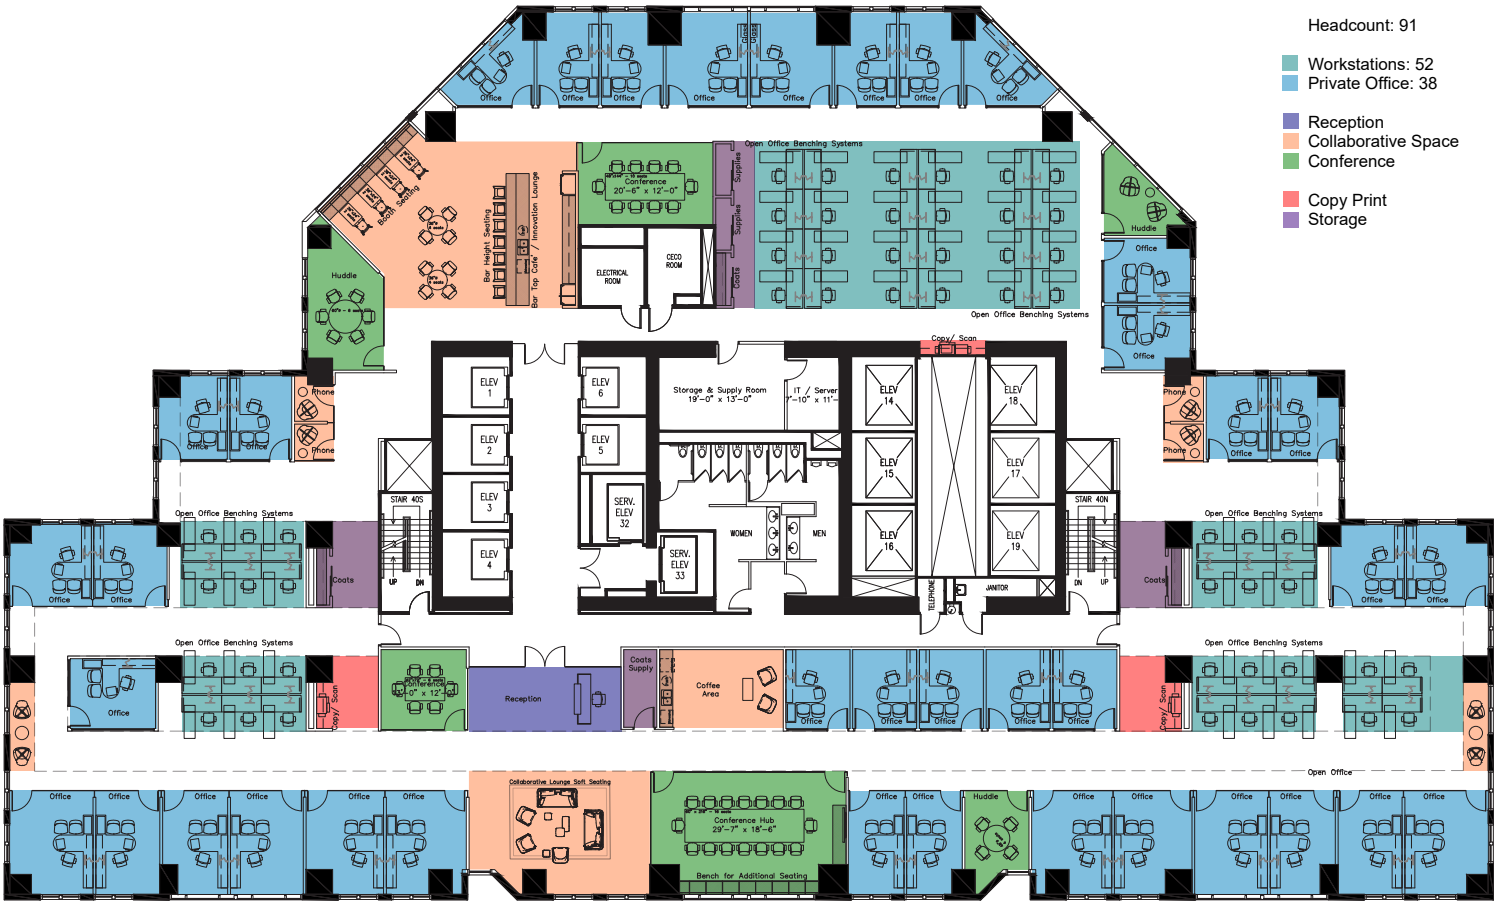

# CREATIVE MARKETING PLAN Floors 32-42

[CLICK HERE  
To View Sample  
Full Floor](#)

[CLICK HERE  
To Experience 311](#)

Mark Gunderson  
(312) 819-1263  
mark.gunderson@cushwake.com

Jack McKinney, Jr.  
(312) 819-4404  
jack.mckinneyjr@cushwake.com

# TRADITIONAL MARKETING PLAN Floors 32-42

[CLICK HERE  
To View Sample  
Full Floor](#)

[CLICK HERE  
To Experience 311](#)

Mark Gunderson  
(312) 819-1263  
mark.gunderson@cushwake.com

Jack McKinney, Jr.  
(312) 819-4404  
jack.mckinneyjr@cushwake.com