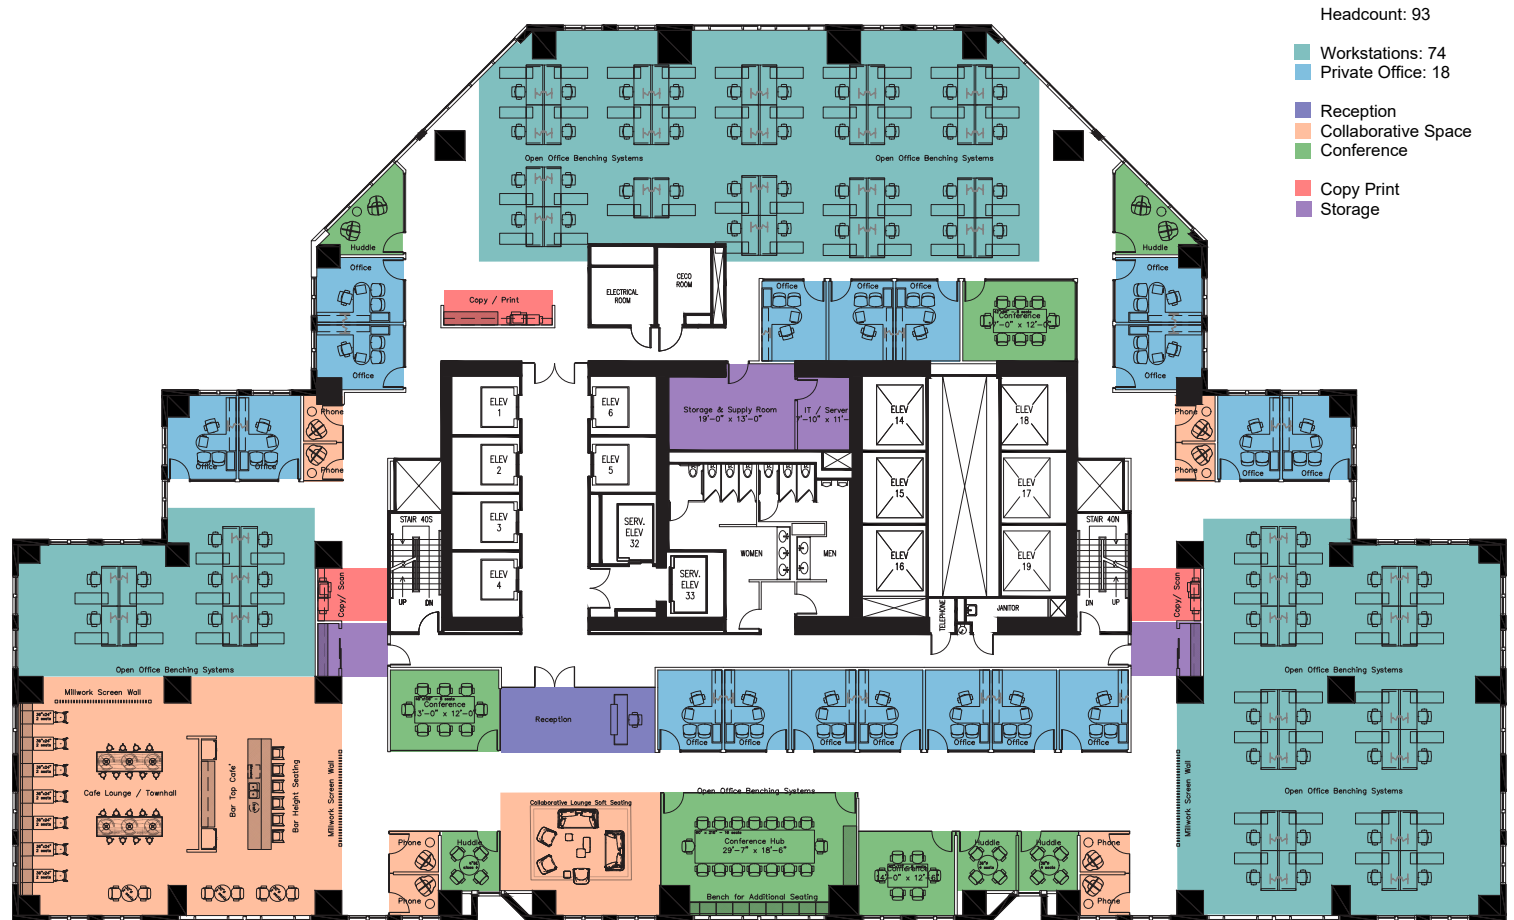

## SUITE 3400

23,107 RSF

[CLICK HERE](#)  
To View Sample  
Full Floor

[CLICK HERE](#)  
To Experience 311

Mark Gunderson  
(312) 819-1263  
mark.gunderson@cushwake.com

Jack McKinney, Jr.  
(312) 819-4404  
jack.mckinneyjr@cushwake.com

# CREATIVE MARKETING PLAN Floors 32-42

[CLICK HERE  
To View Sample  
Full Floor](#)

[CLICK HERE  
To Experience 311](#)

Mark Gunderson  
(312) 819-1263  
mark.gunderson@cushwake.com

Jack McKinney, Jr.  
(312) 819-4404  
jack.mckinneyjr@cushwake.com