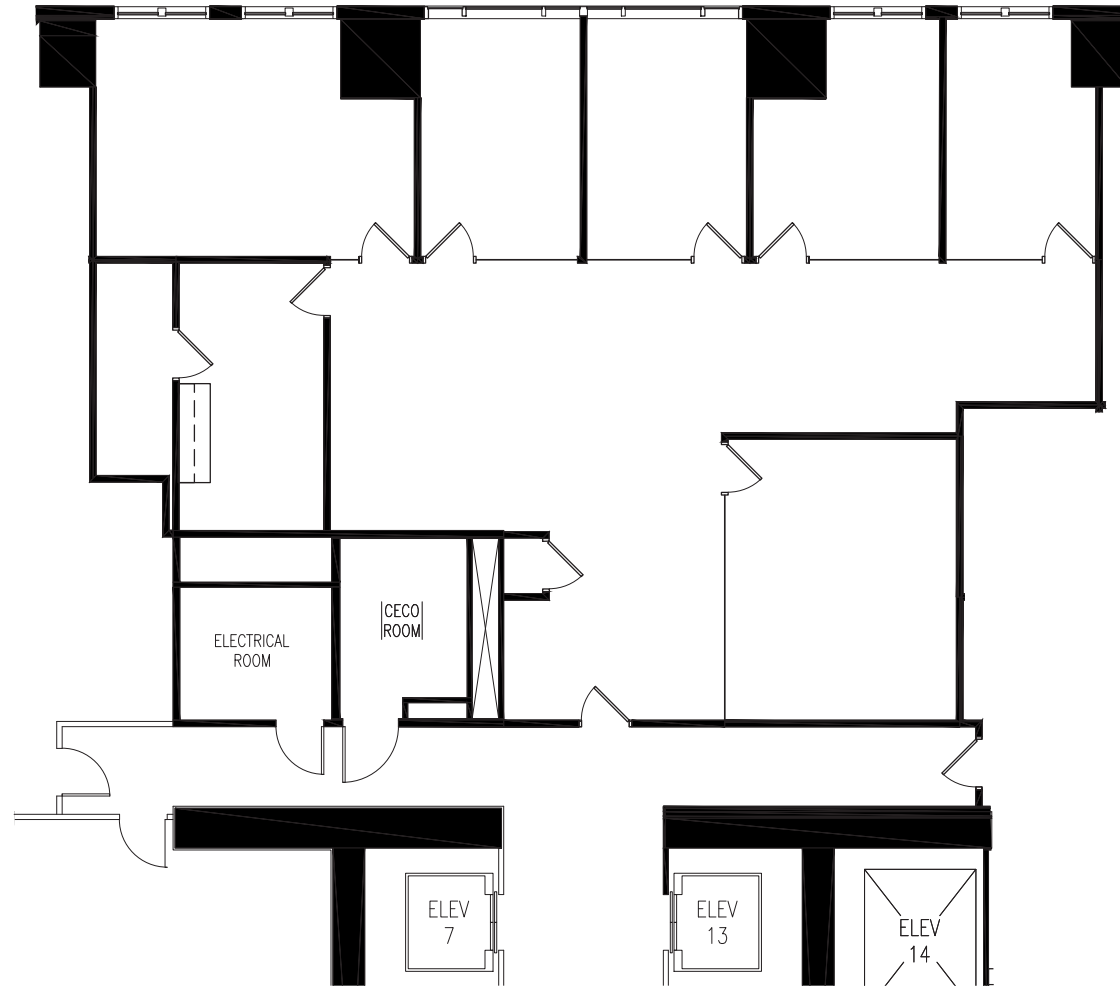

SUITE 2550

2,952 RSF

[CLICK HERE](#)
To Experience 311

Mark Gunderson
(312) 819-1263
mark.gunderson@cushwake.com

Jack McKinney, Jr.
(312) 819-4404
jack.mckinneyjr@cushwake.com