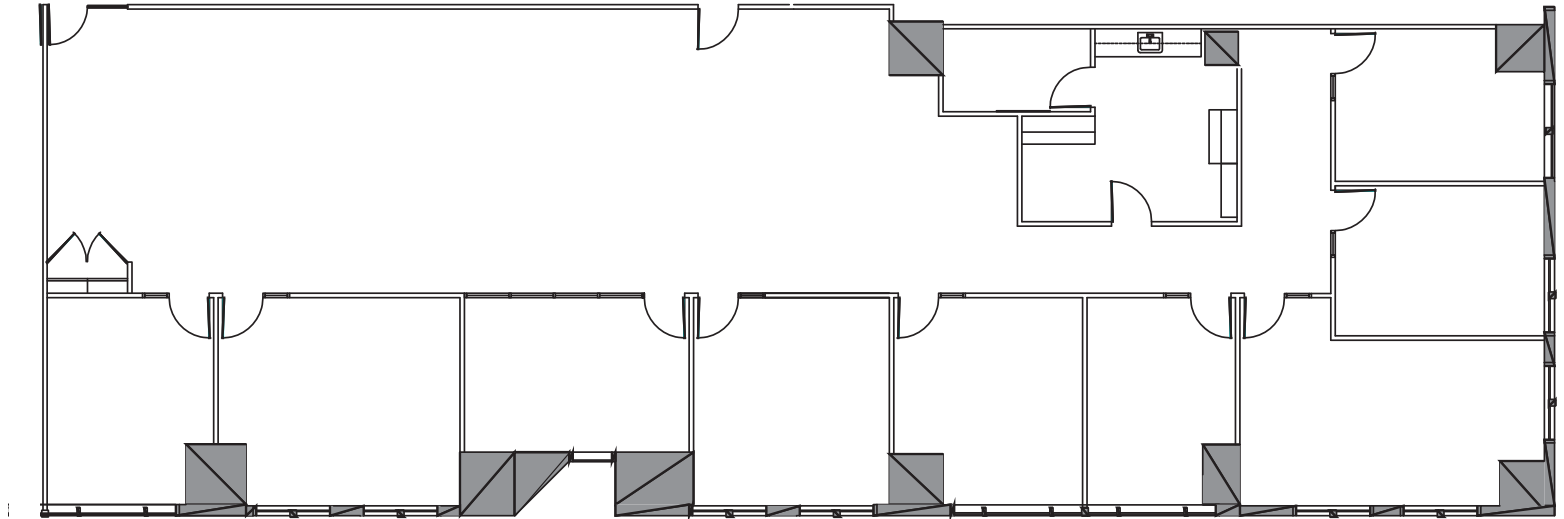

SUITE 2350

5,200 RSF

[CLICK HERE](#)
To Experience 311

Mark Gunderson
(312) 819-1263
mark.gunderson@cushwake.com

Jack McKinney, Jr.
(312) 819-4404
jack.mckinneyjr@cushwake.com